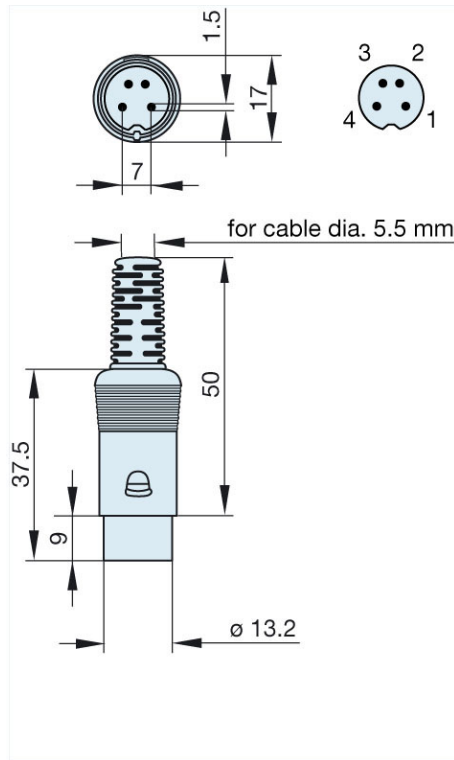

Picture
Drawing

Belden Deutschland GmbH
Im Gewerbepark 2
58579 Schalksmühle
Germany
Phone: +49 7127/14-1806
E-Mail: icos-sales@belden.com

The information published in the websites has been compiled as carefully as possible. It is subject to alteration without notice in technical as well as in price-related/commercial respect. The complete information and data were available on user documentation. Mandatory information can only be obtained by a concrete query.