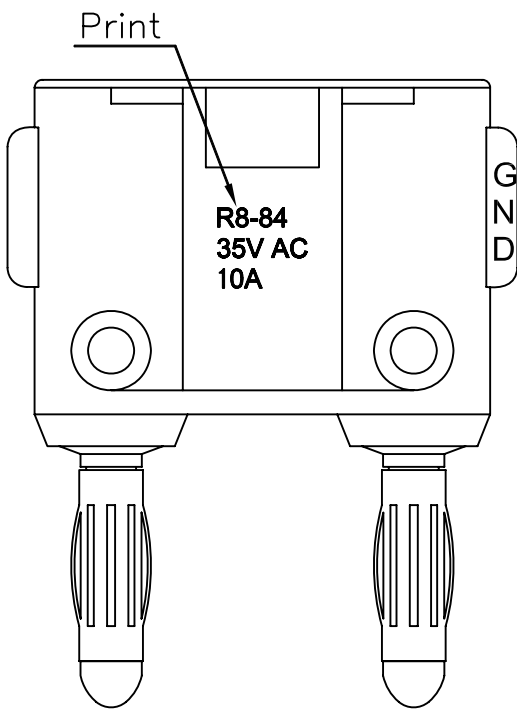

Rating	10A 35V AC/70V DC
Insulation Resistance	DC 500V 100M ohm Min.
Dielectric Strength	AC 1500V 1 minute
Operation Temperature	-20°C~+80°C
Color	Red/Black

Color	SCI BOM No.
Red	1540626
Black	1540627

							△
							△
Date		Name		Description			NO
Drawn	Checked	Approved	SCI BOM No.	SEE TABLE	Model Name	DUAL TEST ADAPTER	
			Customer No.		Model No.	R8-84	REV.
			Unit	mm			0