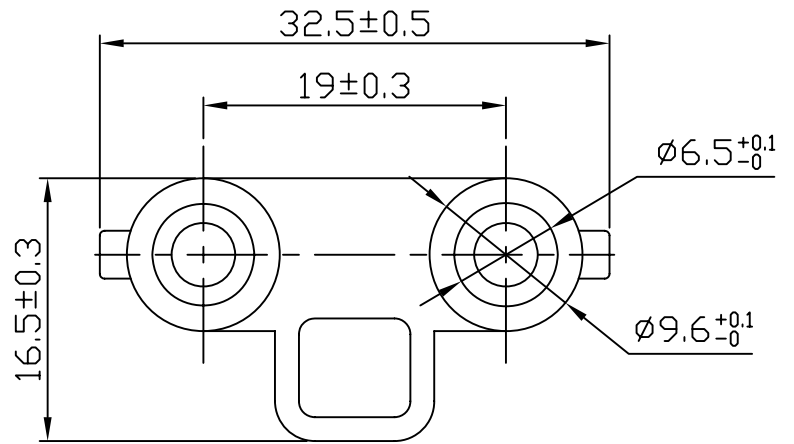

Rating	10A 35V AC/70V DC
Insulation Resistance	DC 500V 100M ohm Min.
Dielectric Strength	AC 1500V 1 minute
Operation Temperature	-20°C~+80°C
Color	Red/Black

Color	SCI BOM No.
Red	1540626
Black	1540627

							△
							△
Date		Name		Description			NO
Drawn	Checked	Approved	SCI BOM No.	SEE TABLE	Model Name	DUAL TEST ADAPTER	
			Customer No.		Model No.	R8-84	REV.
			Unit	mm			0