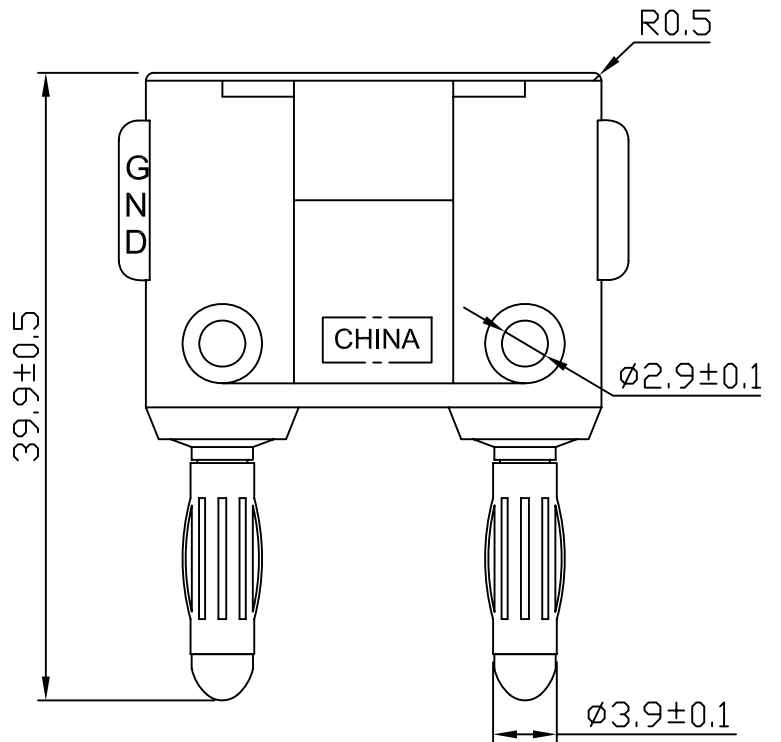

Rating	10A 35V AC/70V DC
Insulation Resistance	DC 500V 100M ohm Min.
Dielectric Strength	AC 1500V 1 minute
Operation Temperature	-20°C~+80°C
Color	Red/Black

Color	SCI BOM No.
Red	1540626
Black	1540627

							△
							△
Date		Name		Description			NO
Drawn	Checked	Approved	SCI BOM No.	SEE TABLE	Model Name	DUAL TEST ADAPTER	
			Customer No.		Model No.	R8-84	REV.
			Unit	mm			0