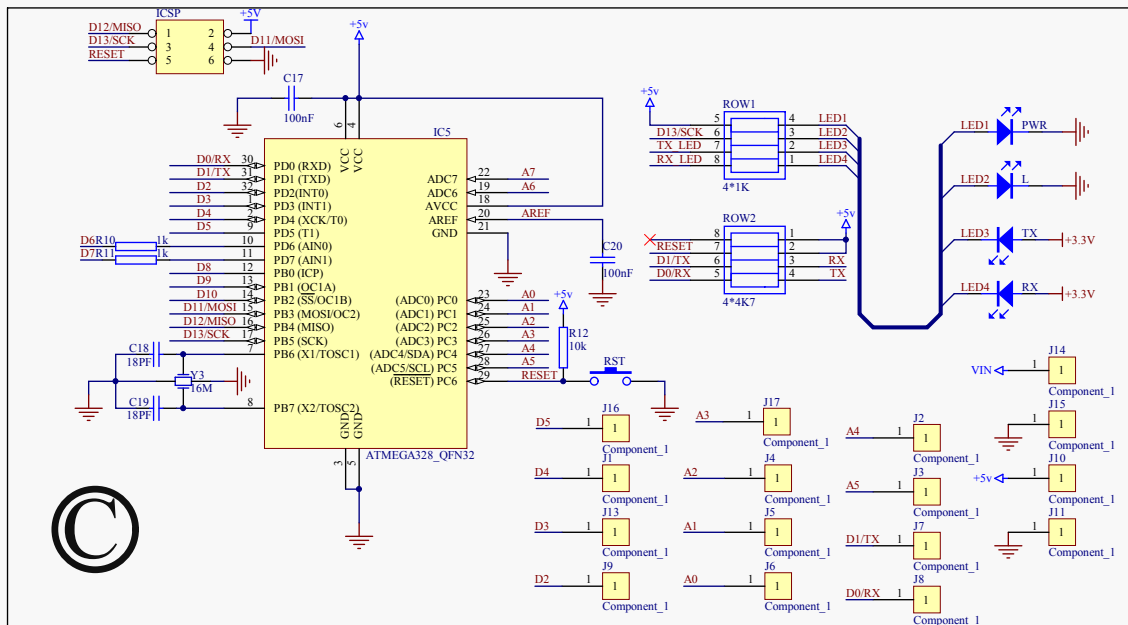

(A)

(B)

(C)

- (A)** --- Power
- (B)** --- Bluetooth
- (C)** --- MCU&I/O

DFROBOT DRIVE THE FUTURE	
Title: Bluno beetle	Revision: 1.0
File Name:	Size: A3
Drawn: DFROBOT-(CD)	Page: 1 of 1
	Date: 2014-11-7