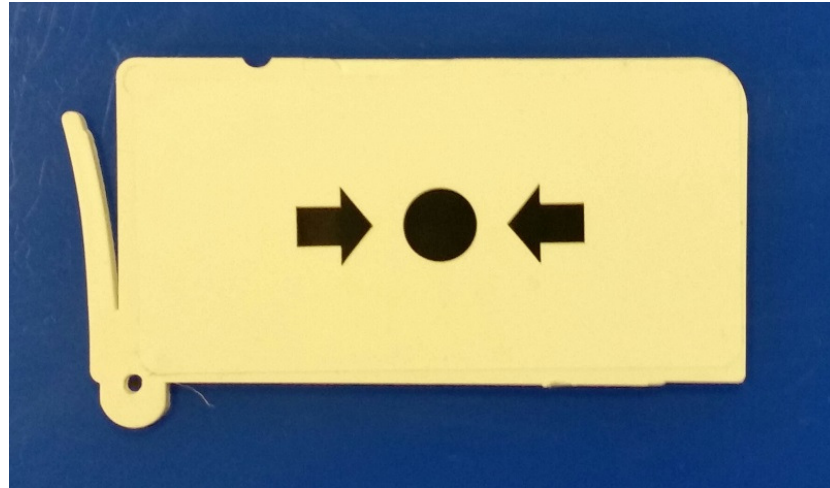

PICTURE

✓ RoHS Compliant

SPECIFICATION

Plastic insert element for all non waterproof CP call points

Note, notch on tope edge, non waterproof type only

Available as a pack on 10

For Use with

- CP Series call points.
- All CP waterproof call points.
- Red Fire and Blue Gas call points.
- Can be used with Green access call points.

Other CP Range Products

- Spare rest keys.
- Red Fire, Blue gas and Green access call points.
- Single, double and quadrupole pole call points available.
- Resettable and Waterproof call points.