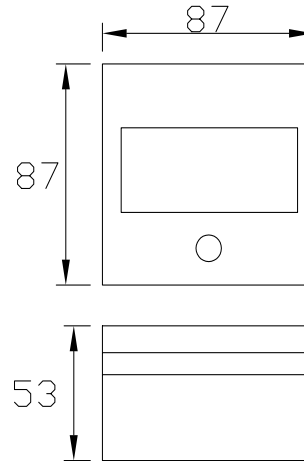

PICTURE	DIMENSIONS
---------	------------

Drawings not to scale
 All dimensions in mm nominal

SPECIFICATION

Like glass plate insert.
Single pole.
Surface mount
Without LED
87 x 87 x 53
CP004 replacement break plates 10 pack

Features	Options
----------	---------

- | | |
|--|---|
| <ul style="list-style-type: none"> Easy glass resetting. Supplied with key. 15mm cable entry hole Slotted mounting holes for easy alignment. | <ul style="list-style-type: none"> Blue, red, Green or White versions. Waterproof type available. Key only reset types LED indicator models available |
|--|---|