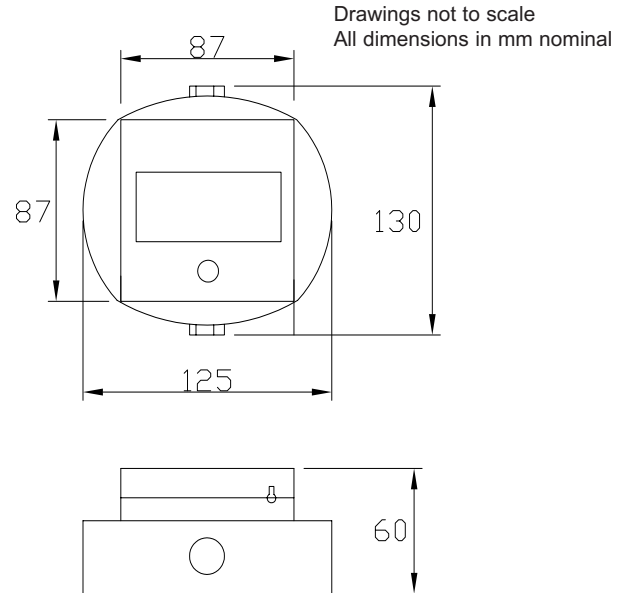

**Green Waterproof Emergency Door Release Point (Like glass)**  
**Part Number :CP57SWG**  
**Product Data Sheet**

### DIMENSIONS

### SPECIFICATION

Like glass plate insert.
Single pole.
Surface mount
Without LED
Waterproof housing
CP005 replacement break plates 10 pack
Dual key, resets and opens front cover