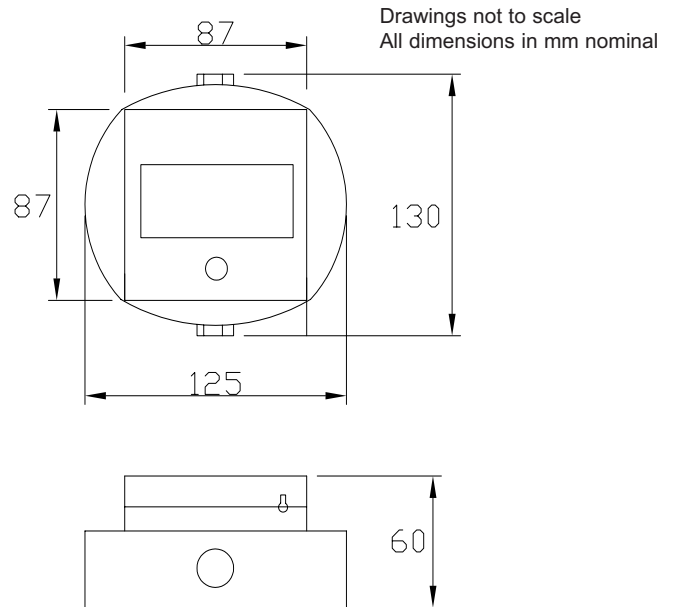

Green Waterproof Door Release Point - (Resettable with LED)
Part Number :CP78DWG
Product Data Sheet

PICTURE

DIMENSIONS

SPECIFICATION

Resettable break plate insert.
Double pole.
Surface mount
With LED
Waterproof housing
CP004 replacement plates available 10 pack

Features **Options**

- | | |
|---|--|
| <ul style="list-style-type: none"> • Easy glass resetting. • Waterproof housing. • 15mm cable entry hole • Slotted mounting holes for easy alignment. | <ul style="list-style-type: none"> • Other colours available. • Single, Double and Quadruple pole types available. • Key only reset types • LED indicator models available |
|---|--|