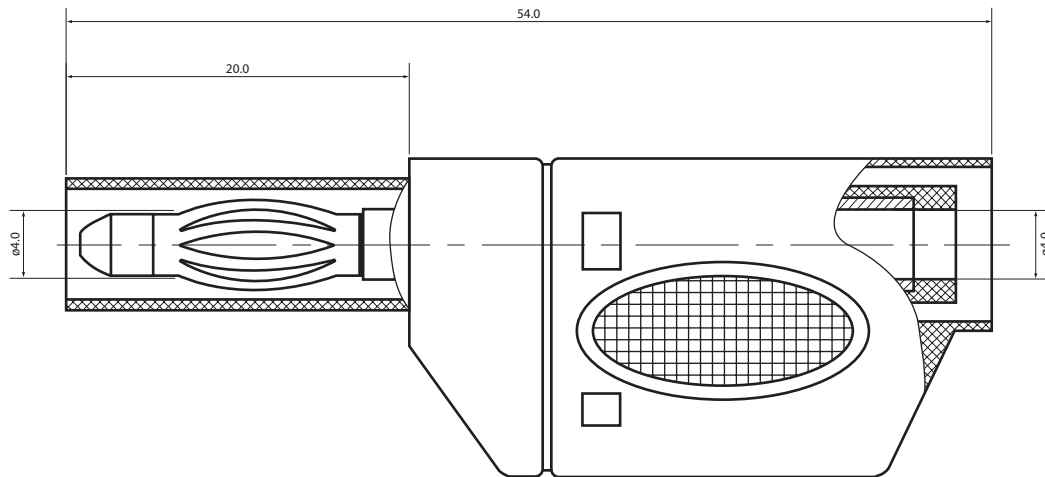

4mm Shrouded Stackable Banana Plugs

Black: **17-2621**
Blue: **17-2622**
Green: **17-2624**
Grey: **17-2625**
Red: **17-2626**
White: **17-2627**
Yellow: **17-2628**

Stackable 4mm safety plug with a rigid insulating sleeve for self-assembly of test lead.

Material:

Socket body: brass
Spring: beryllium copper
Surface treatment: nickel
Insulation: PA

Ratings:

Rated voltage & current: 1000V/max. 32A
Max. cable diameter: 4mm
Connection type: solder