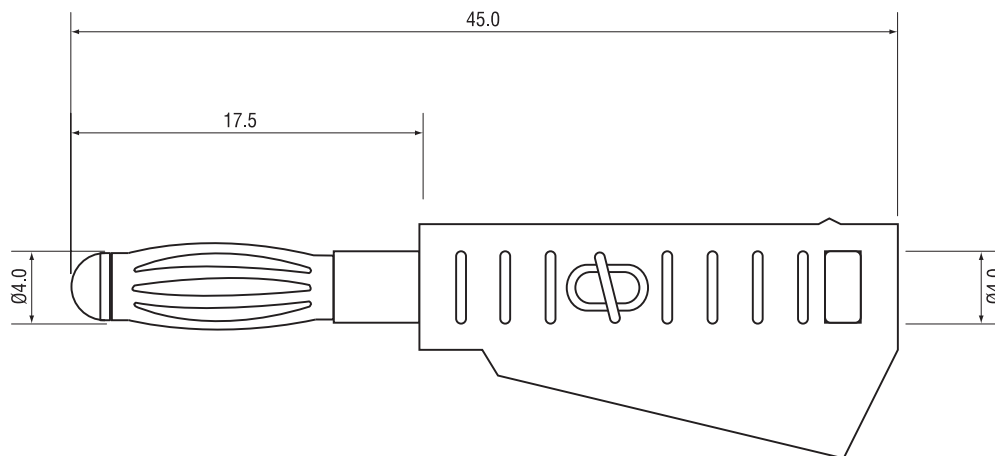

4mm Stackable Test Plug

Black: **17-2635**
Blue: **17-2636**
Green: **17-2637**
Red: **17-2638**
Yellow: **17-2640**

Stackable 4mm safety plug especially popular in the educational sector.

Material:

Plug body: brass
Spring: Beryllium copper
Insulation: PE

Ratings:

Rated voltage & current: 30VAC - 60VDC/max. 19A
Max. cable diameter: 3.5mm
Connection type: solder