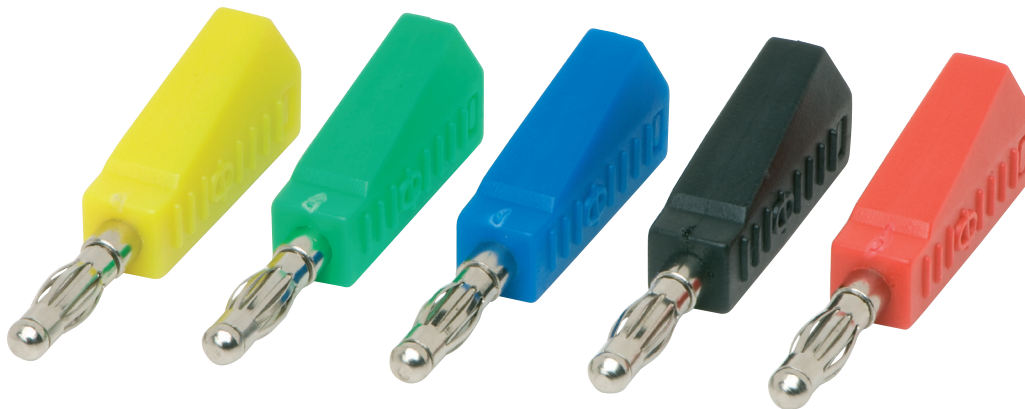

4mm Stackable Test Plug

Black: **17-2635**
Blue: **17-2636**
Green: **17-2637**
Red: **17-2638**
Yellow: **17-2640**

Stackable 4mm safety plug especially popular in the educational sector.

Material:

Plug body: brass
Spring: Beryllium copper
Insulation: PE

Ratings:

Rated voltage & current: 30VAC - 60VDC/max. 19A
Max. cable diameter: 3.5mm
Connection type: solder