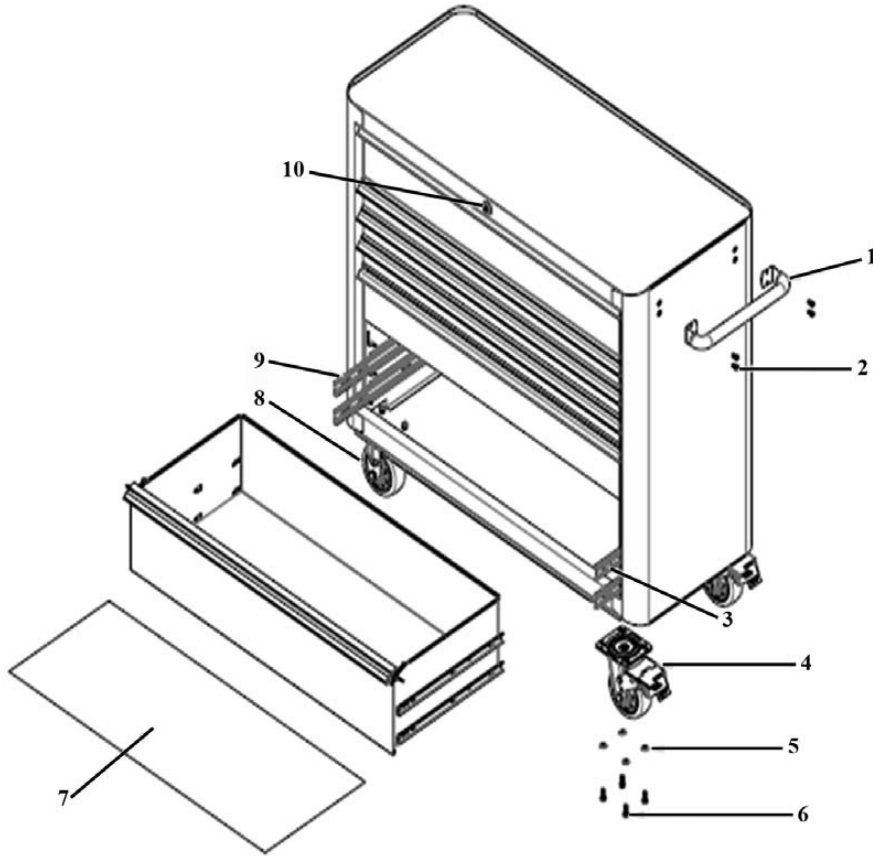

Parts Information:  
**Rollcab 6 Drawer Wide Retro Style - Blue with White Stripes**  
**Model No: AP41206BWS**

Item	Part No.	Description
1	AP41206BWS.01	CABINET HANDLE
2	SS612.S	HEX HEAD SET SCREW M6x12mm SINGLE
3	PTB-300023	BEARING SLIDE (R)
4	AP41206BWS.04	WHEEL,SWIVEL CASTOR (W/BRAKE) (125x13x45x)
5	PTB-324002	WASHER

Item	Part No.	Description
6	PTB-321024	HEX BOLT (M8x20)
7	AP41206BWS.07	DRAWER LINER
8	AP41206BWS.08	WHEEL, FIXED CASTOR (125x13x45x170)
9	PTB-300022	BEARING SLIDE (L)
10	PTB-304007	LOCK AND KEY (NUMBER 1201)