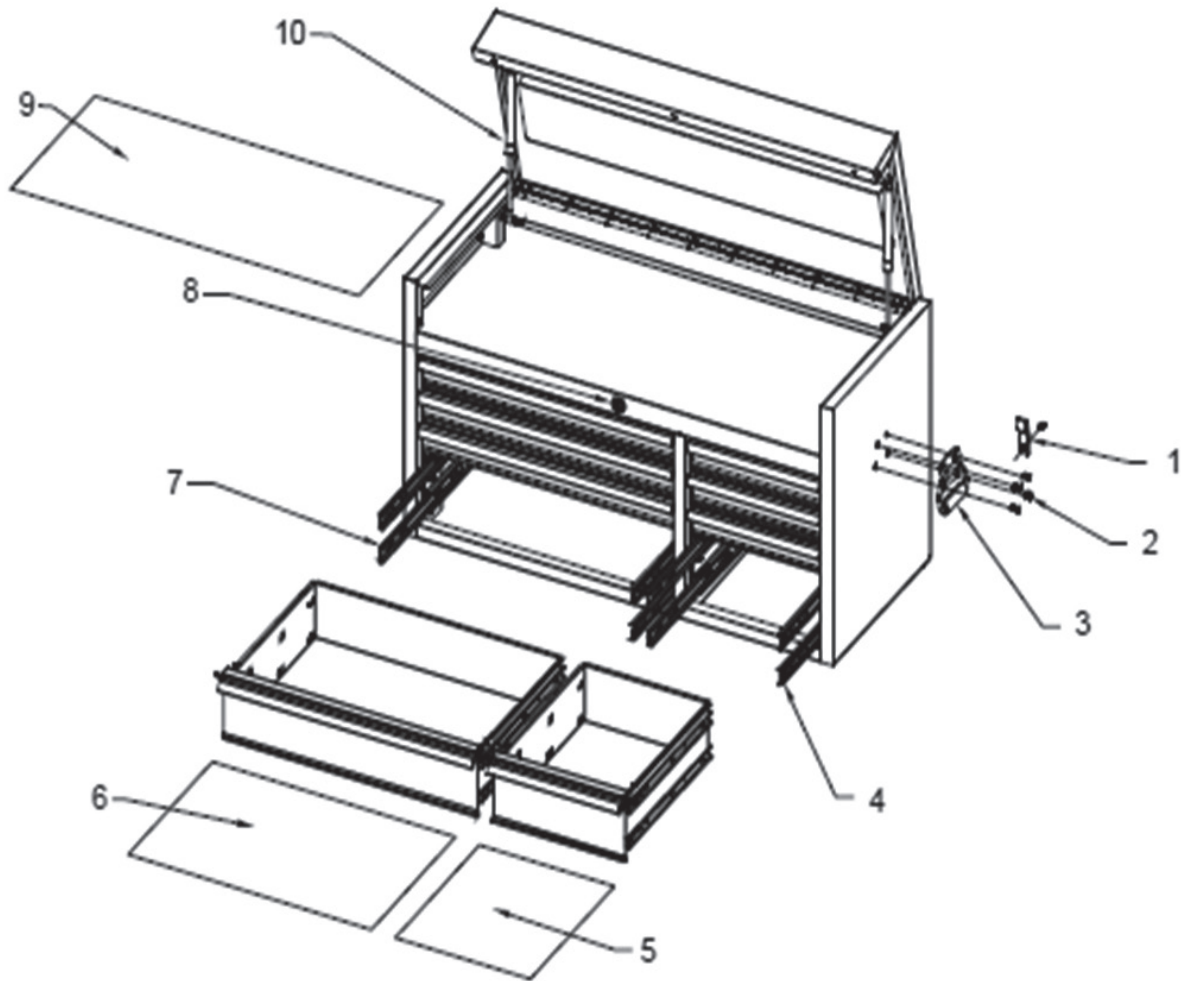

Parts Information:  
**Topchest 8 Drawer 1055mm Stainless Steel  
 Heavy-Duty  
 Model No: PTB104008SS**

Item	Part No.	Description
1	PTB-222794	CONNECTOR
2	SS612.S	HEX HEAD SET SCREW M6x12mm SINGLE
3	PTB-306000	CHEST HANDLE
4	PTB-300023	BEARING SLIDE (R)
5	PTB-550274	DRAWER LINER 395x295mm
6	PTB-550156	DRAWER LINER 590x395mm
7	PTB-300022	BEARING SLIDE (L)
8	PTB-304007	LOCK AND KEY (NUMBER 1201)

Item	Part No.	Description
--	PTB-304007A	LOCK AND KEY (NUMBER 1202)
--	PTB-304007B	LOCK AND KEY (NUMBER 1203)
--	PTB-304007C	LOCK AND KEY (NUMBER 1204)
9	PTB-551603	TOP LINER
10	PTB-303157	GAS STRUT
--	PTB-310157	SEALEY ZINC BADGE ( <b>not shown</b> )
--	PTB-310158	PREMIER ZINC BADGE ( <b>not shown</b> )