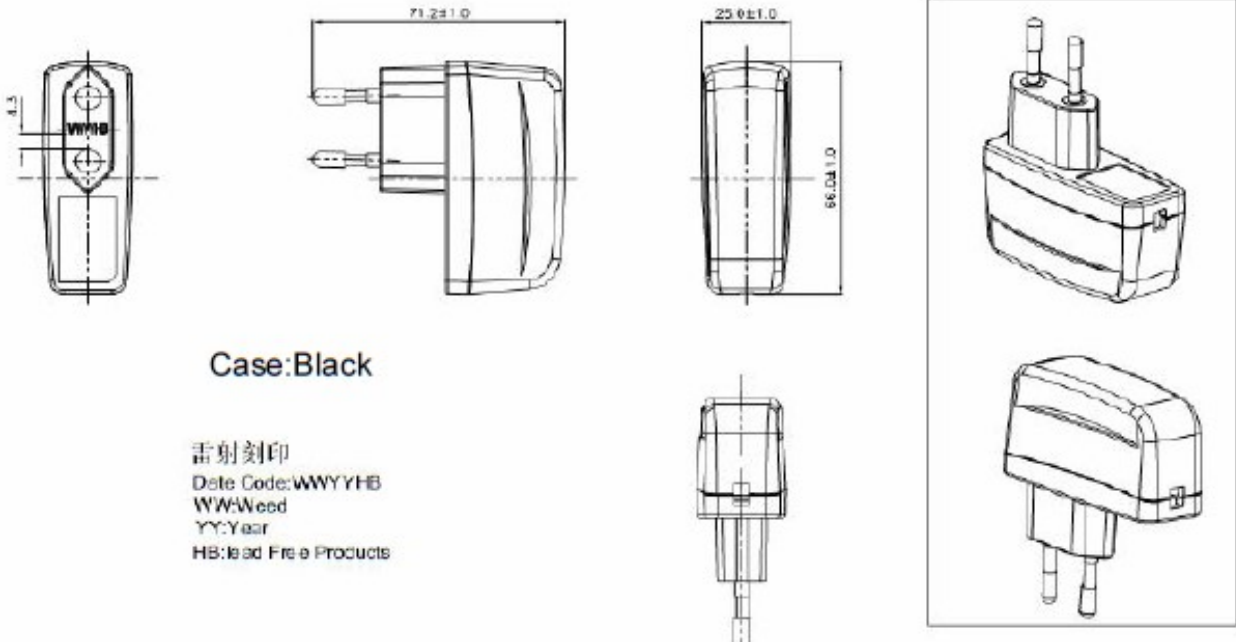

EUROPEAN 2-PIN PLUG-IN POWER SUPPLY 5VDC 5WATT

T6350ST

Diagrams

Case:Black

雷射刻印
Date Code:WWYYHB
WW:Week
YY:Year
HB:Lead Free Products