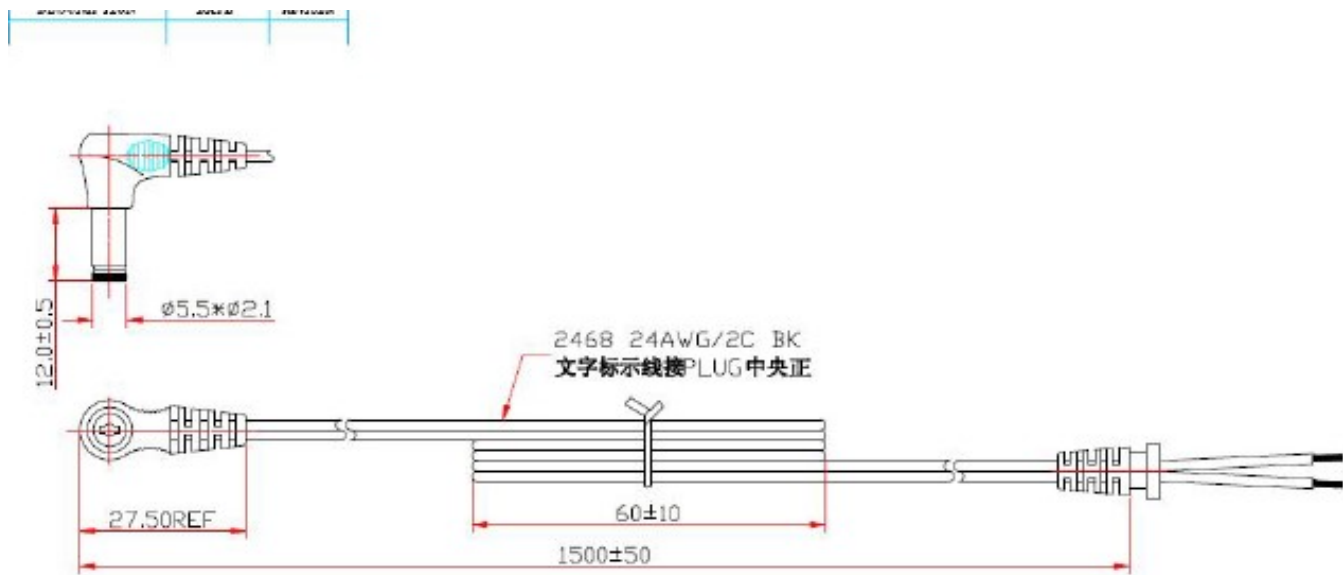

General Note
TT Electronics reserves the right to make changes in product specification without notice or liability. All information is subject to TT Electronics' own data and is considered accurate at time of going to print.

TT Electronics | Stontronics Ltd
Chancerygate Business Centre, Cradock Road, Reading RG2 0AH, UK
t: +44 (0) 118 931 1199