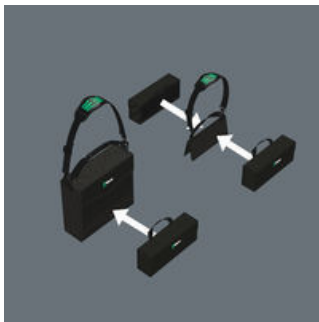

Wera 2go 3 – The inside packer

Permanently dimensionally stable thanks to the fabric-lined plastic panels  
 High resistance against cuts and stabs  
 High protection of the tools transported against damage and moisture  
 Can be individually equipped

**Designed for storage and transportation**

Tools and small parts can be compactly stored in the Wera 2go Tool Box. The handle makes the box a practical partner for all mobile applications.

**Robust and dimensionally stable**

The robust and dimensionally stable material is very resistant against cuts and stabs. The tools carried are protected against damage and moisture. This enhances the service life of the tool box.

**Perfect system supplement**

Thanks to its hook and loop fastener zone, the Tool Box can be docked with the Wera 2go 1 Tool Carrier and with the Wera 2go 2 Tool Container.

**More variants of this product family:**

mm

mm

mm

05004352001