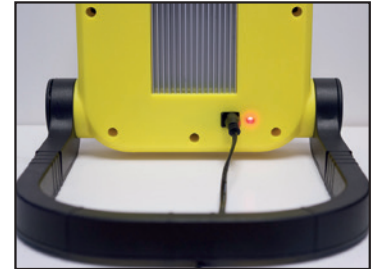

Powerful, Affordable Rechargeable LED Work Light

Simple operation
Click button to set light mode

Galaxy-1000 battery charging indicator

Key features:

- 2 Light modes: 1000 lumens (HIGH) - 500 lumens (HALF)
- Runtime: 1.4 hours (HIGH) - 3.2 hours (HALF)
- Up to 10m flood beam
- Rechargeable Li-ion work light
- Designed to meet IP54
- Battery 7.4V Lithium-ion 1800mAh
- Fold flat design for compact storage
- Supplied with: 230V AC + Vehicle charger
- High impact ABS housing and shatterproof polycarbonate lens
- Can be wall/tripod mounted

Handle and stand

GALAXY 1000

7.4V
1800mAh

4HRS CHARGE TIME

Light coverage

0m 5m 10m

Optional Accessories:
• 1.7m Tripod

PRODUCT CODE	DESCRIPTION
SPTRIPOD1.7	1.7M TRIPOD