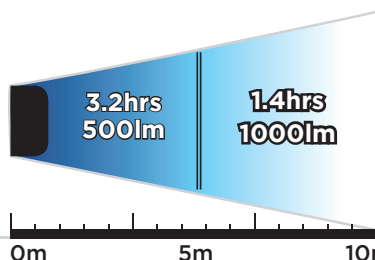

Powerful, Affordable Rechargeable LED Work Light

Simple operation
Click button to set light mode

Galaxy-1000 battery charging indicator

Key features:

- 2 Light modes: 1000 lumens (HIGH) - 500 lumens (HALF)
- Runtime: 1.4 hours (HIGH) - 3.2 hours (HALF)
- Up to 10m flood beam
- Rechargeable Li-ion work light
- Designed to meet IP54
- Battery 7.4V Lithium-ion 1800mAh
- Fold flat design for compact storage
- Supplied with: 230V AC + Vehicle charger
- High impact ABS housing and shatterproof polycarbonate lens
- Can be wall/tripod mounted

Handle and stand

GALAXY 1000

7.4V
1800mAh

4HRS CHARGE TIME

Light coverage

0m 5m 10m

Optional Accessories:
• 1.7m Tripod

PRODUCT CODE	DESCRIPTION
SPTRIPOD1.7	1.7M TRIPOD

PRODUCT CODE	DIMENSIONS
NSGALAXY1000	(L)193.5x(W)230.4x(D)63.3mm