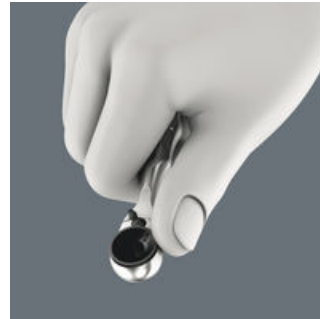

Bicycle Set 3

Bicycle Set 3

Bicycle Set 3 is a practical assortment for the independent execution of assembly work and repairs on road bikes, mountain bikes and e-bikes. Especially useful: a Bit-Check (empty) is also included, which can be equipped individually with tools on the way: less weight on bike rides.

Rapid screwdriving

High working speeds can be attained with the Zyklop Mini bit ratchet. The thumb wheel is important, enabling more rapid screwdriving, and the lever of the Zyklop Mini only needs to be used for the final tightening of the screw.