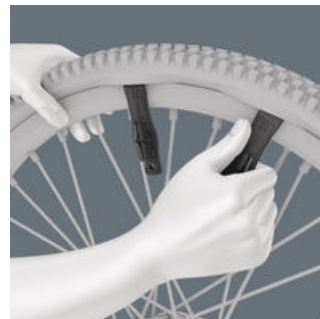

Rapid screwdriving

High working speeds can be attained with the Zyklop Mini bit ratchet. The thumb wheel is important, enabling more rapid screwdriving, and the lever of the Zyklop Mini only needs to be used for the final tightening of the screw.

Simple direction change

Simple switching between left/right operations.

TZ-Bits

TZ-Bits are tough viscous bits with a torsion zone. Torsion bits absorb the damaging peak torque loads in the torsion zone. This prevents premature wear and enhances the service life of the bits.

The Zyklop sockets

The Zyklop sockets are suitable for manual and machine-operated tools (non impact). They feature a ball stop groove and knurling at the rear end for manageability during manual use. They are made of chrome-vanadium, dull chromed. Take it easy tool finder: Colour coding by size as well as size stamping - to help you find the required socket quickly and easily.

Safely lever the tyres off of the rim

With the glass fibre reinforced plastic tyre levers, the tyres can be safely levered off the rim without damaging the rim. Lift off of the rim with one tyre lever, hook into a spoke and pull off the tyre with the second tyre lever. The two tyre levers can be clicked together and are therefore not lost individually.