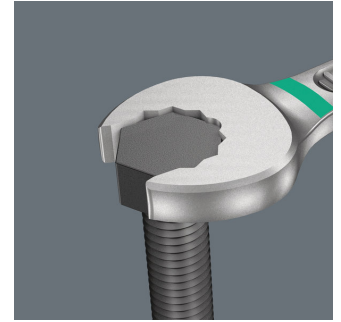

Wera Werkzeuge GmbH  
Korzter Straße 21-25  
D-42349 Wuppertal  
Tel: +49 (0)2 02 / 40 45-0  
E-Mail: [info@wera.de](mailto:info@wera.de)

For very tight spaces

The Joker 6003 ring spanner with its special mouth geometry - a mouth side pivoted by 7.5° and the double hexagon geometry - doubles the placement possibilities when repeatedly turning the wrench 180° around the longitudinal axis. Bolts and screw heads can be "taken" every 15°. The Joker 6003 will automatically find the respective placement point after every turn.

For pivoting angles under 30°

Thanks to the mouth side pivoted by 7.5°, double hexagon geometry and an adjusted application method (placement – screwdriving – turning – replacement – screwdriving – turning, etc), even screwdriving challenges allowing a pivoting angle of less than 30° can be solved.

Double-hex geometry

The double hexagon geometry on the mouth and ring sides secures the positive connection with the screw head or bolt and reduces the risk of slipping.

Angled ring side

The ring side is angled at 15° to the tool axis to prevent injury.