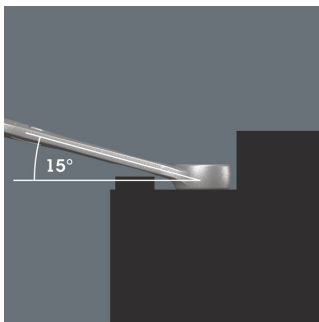

- Especially suitable for tight spaces
- The special mouth geometry expands the placement possibilities of the tool
- The low return angle in the mouth "takes" the screw every 15°
- Slim ring side angled by 15°
- With Take it easy tool finder: colour coding by size

Wera Werkzeuge GmbH  
Korzter Straße 21-25  
D-42349 Wuppertal  
Tel: +49 (0)2 02 / 40 45-0  
E-Mail: [info@wera.de](mailto:info@wera.de)

For very tight spaces

The Joker 6003 ring spanner with its special mouth geometry - a mouth side pivoted by 7.5° and the double hexagon geometry - doubles the placement possibilities when repeatedly turning the wrench 180° around the longitudinal axis. Bolts and screw heads can be "taken" every 15°. The Joker 6003 will automatically find the respective placement point after every turn.

For pivoting angles under 30°

Thanks to the mouth side pivoted by 7.5°, double hexagon geometry and an adjusted application method (placement – screwdriving – turning – replacement – screwdriving – turning, etc), even screwdriving challenges allowing a pivoting angle of less than 30° can be solved.

Double-hex geometry

The double hexagon geometry on the mouth and ring sides secures the positive connection with the screw head or bolt and reduces the risk of slipping.

Angled ring side

The ring side is angled at 15° to the tool axis to prevent injury.