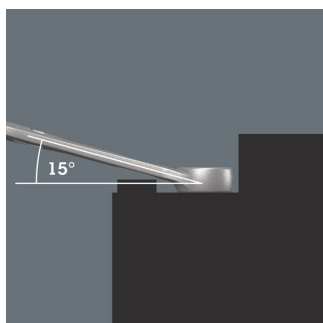

## 6003 Joker ring spanner, 12 x 148 mm

Tools for bicycles and e-bikes

<b>EAN:</b>	4013288212566	<b>Size:</b>	226x50x23 mm
<b>Part number:</b>	05020203001	<b>Weight:</b>	68 g
<b>Article number:</b>	6003 Joker	<b>Country of origin:</b>	CZ
		<b>Customs tariff number:</b>	82041100

Wera Werkzeuge GmbH  
Korzter Straße 21-25  
D-42349 Wuppertal  
Tel: +49 (0)2 02 / 40 45-0  
E-Mail: [info@wera.de](mailto:info@wera.de)

For very tight spaces

The Joker 6003 ring spanner with its special mouth geometry - a mouth side pivoted by 7.5° and the double hexagon geometry - doubles the placement possibilities when repeatedly turning the wrench 180° around the longitudinal axis. Bolts and screw heads can be "taken" every 15°. The Joker 6003 will automatically find the respective placement point after every turn.

For pivoting angles under 30°

Thanks to the mouth side pivoted by 7.5°, double hexagon geometry and an adjusted application method (placement – screwdriving – turning – replacement – screwdriving – turning, etc), even screwdriving challenges allowing a pivoting angle of less than 30° can be solved.

Double-hex geometry

The double hexagon geometry on the mouth and ring sides secures the positive connection with the screw head or bolt and reduces the risk of slipping.

Angled ring side

The ring side is angled at 15° to the tool axis to prevent injury.