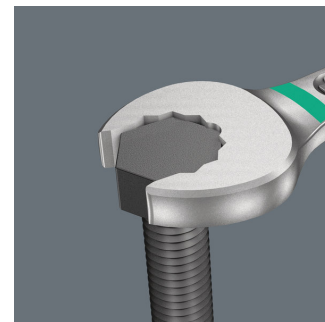

## 6003 Joker ring spanner, 12 x 148 mm

Tools for bicycles and e-bikes

<b>EAN:</b>	4013288212566	<b>Size:</b>	226x50x23 mm
<b>Part number:</b>	05020203001	<b>Weight:</b>	68 g
<b>Article number:</b>	6003 Joker	<b>Country of origin:</b>	CZ
		<b>Customs tariff number:</b>	82041100

Wera Werkzeuge GmbH  
Korzter Straße 21-25  
D-42349 Wuppertal  
Tel: +49 (0)2 02 / 40 45-0  
E-Mail: [info@wera.de](mailto:info@wera.de)

For very tight spaces

The Joker 6003 ring spanner with its special mouth geometry - a mouth side pivoted by 7.5° and the double hexagon geometry - doubles the placement possibilities when repeatedly turning the wrench 180° around the longitudinal axis. Bolts and screw heads can be "taken" every 15°. The Joker 6003 will automatically find the respective placement point after every turn.

For pivoting angles under 30°

Thanks to the mouth side pivoted by 7.5°, double hexagon geometry and an adjusted application method (placement – screwdriving – turning – replacement – screwdriving – turning, etc), even screwdriving challenges allowing a pivoting angle of less than 30° can be solved.

Double-hex geometry

The double hexagon geometry on the mouth and ring sides secures the positive connection with the screw head or bolt and reduces the risk of slipping.

Angled ring side

The ring side is angled at 15° to the tool axis to prevent injury.