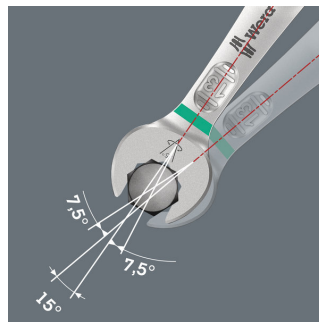

For pivoting angles under 30°

Thanks to the mouth side pivoted by 7.5°, double hexagon geometry and an adjusted application method (placement – screwdriving – turning – replacement – screwdriving – turning, etc), even screwdriving challenges allowing a pivoting angle of less than 30° can be solved.