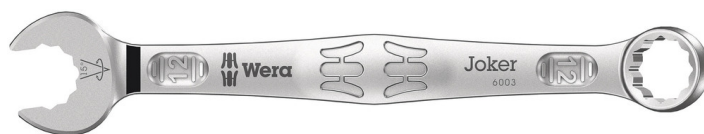

## 6003 Joker ring spanner, 12 x 148 mm

Tools for bicycles and e-bikes

<b>EAN:</b>	4013288212566	<b>Size:</b>	226x50x23 mm
<b>Part number:</b>	05020203001	<b>Weight:</b>	68 g
<b>Article number:</b>	6003 Joker	<b>Country of origin:</b>	CZ
		<b>Customs tariff number:</b>	82041100

- Especially suitable for tight spaces
- The special mouth geometry expands the placement possibilities of the tool
- The low return angle in the mouth "takes" the screw every 15°
- Slim ring side angled by 15°
- With Take it easy tool finder: colour coding by size

As the installation space becomes increasingly tight during screwdriving, it remains necessary that tools enable users to work successfully. Narrow spaces require additional placement points of the tool. Can spanners be modified so that the placement possibilities of the tool increase? The combination of the 7.5° pivoted mouth and the double hexagon geometry doubles the placement points. A repeated 180° turn of the wrench around the longitudinal axis during screwdriving provides four placement possibilities, and bolts or screw heads can be "taken" every 15°. The Joker 6003 with its smart mouth geometry significantly expands the range of uses in confined spaces. The Joker 6003 will automatically find the respective placement point after every turn. The slim yet robust ring side is angled by 15° to the tool axis. The high-quality surface treatment achieves a high and long-lasting corrosion protection. With Take it easy tool finder: colour coding by size.

Double-hex geometry

The double hexagon geometry on the mouth and ring sides secures the positive connection with the screw head or bolt and reduces the risk of slipping.

Angled ring side

The ring side is angled at 15° to the tool axis to prevent injury.