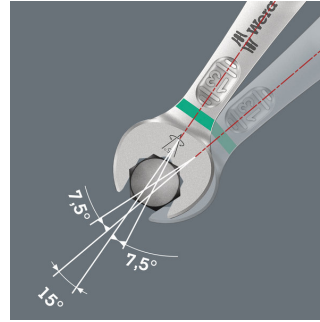

For pivoting angles under 30°

Thanks to the mouth side pivoted by 7.5°, double hexagon geometry and an adjusted application method (placement – screwdriving – turning – replacement – screwdriving – turning, etc), even screwdriving challenges allowing a pivoting angle of less than 30° can be solved.