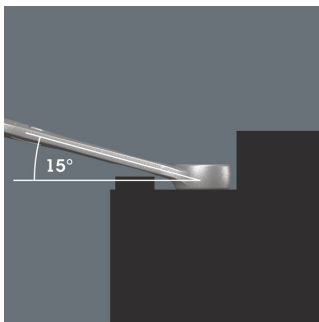

## 6003 Joker ring spanner, 14 x 167 mm

Tools for bicycles and e-bikes

<b>EAN:</b>	4013288212702	<b>Size:</b>	249x50x23 mm
<b>Part number:</b>	05020205001	<b>Weight:</b>	93 g
<b>Article number:</b>	6003 Joker	<b>Country of origin:</b>	CZ
		<b>Customs tariff number:</b>	82041100

Wera Werkzeuge GmbH  
Korzter Straße 21-25  
D-42349 Wuppertal  
Tel: +49 (0)2 02 / 40 45-0  
E-Mail: [info@wera.de](mailto:info@wera.de)

For very tight spaces

The Joker 6003 ring spanner with its special mouth geometry - a mouth side pivoted by 7.5° and the double hexagon geometry - doubles the placement possibilities when repeatedly turning the wrench 180° around the longitudinal axis. Bolts and screw heads can be "taken" every 15°. The Joker 6003 will automatically find the respective placement point after every turn.

For pivoting angles under 30°

Thanks to the mouth side pivoted by 7.5°, double hexagon geometry and an adjusted application method (placement – screwdriving – turning – replacement – screwdriving – turning, etc), even screwdriving challenges allowing a pivoting angle of less than 30° can be solved.

Double-hex geometry

The double hexagon geometry on the mouth and ring sides secures the positive connection with the screw head or bolt and reduces the risk of slipping.

Angled ring side

The ring side is angled at 15° to the tool axis to prevent injury.