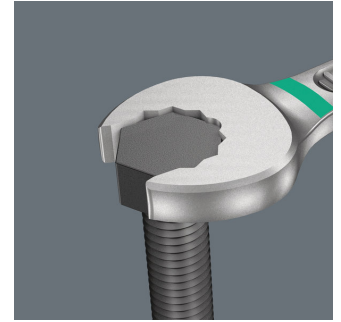

## 6003 Joker ring spanner, 14 x 167 mm

Tools for bicycles and e-bikes

<b>EAN:</b>	4013288212702	<b>Size:</b>	249x50x23 mm
<b>Part number:</b>	05020205001	<b>Weight:</b>	93 g
<b>Article number:</b>	6003 Joker	<b>Country of origin:</b>	CZ
		<b>Customs tariff number:</b>	82041100

Wera Werkzeuge GmbH  
Korzter Straße 21-25  
D-42349 Wuppertal  
Tel: +49 (0)2 02 / 40 45-0  
E-Mail: [info@wera.de](mailto:info@wera.de)

For very tight spaces

The Joker 6003 ring spanner with its special mouth geometry - a mouth side pivoted by 7.5° and the double hexagon geometry - doubles the placement possibilities when repeatedly turning the wrench 180° around the longitudinal axis. Bolts and screw heads can be "taken" every 15°. The Joker 6003 will automatically find the respective placement point after every turn.

For pivoting angles under 30°

Thanks to the mouth side pivoted by 7.5°, double hexagon geometry and an adjusted application method (placement – screwdriving – turning – replacement – screwdriving – turning, etc), even screwdriving challenges allowing a pivoting angle of less than 30° can be solved.

Double-hex geometry

The double hexagon geometry on the mouth and ring sides secures the positive connection with the screw head or bolt and reduces the risk of slipping.

Angled ring side

The ring side is angled at 15° to the tool axis to prevent injury.