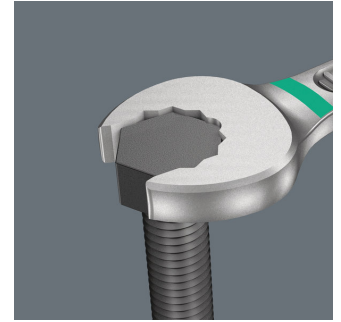

## 6003 Joker ring spanner, 16 x 182 mm

Tools for bicycles and e-bikes

<b>EAN:</b>	4013288212726	<b>Size:</b>	257x50x23 mm
<b>Part number:</b>	05020207001	<b>Weight:</b>	124 g
<b>Article number:</b>	6003 Joker	<b>Country of origin:</b>	CZ
		<b>Customs tariff number:</b>	82041100

Wera Werkzeuge GmbH  
Korzter Straße 21-25  
D-42349 Wuppertal  
Tel: +49 (0)2 02 / 40 45-0  
E-Mail: [info@wera.de](mailto:info@wera.de)

For very tight spaces

The Joker 6003 ring spanner with its special mouth geometry - a mouth side pivoted by 7.5° and the double hexagon geometry - doubles the placement possibilities when repeatedly turning the wrench 180° around the longitudinal axis. Bolts and screw heads can be "taken" every 15°. The Joker 6003 will automatically find the respective placement point after every turn.

For pivoting angles under 30°

Thanks to the mouth side pivoted by 7.5°, double hexagon geometry and an adjusted application method (placement – screwdriving – turning – replacement – screwdriving – turning, etc), even screwdriving challenges allowing a pivoting angle of less than 30° can be solved.

Double-hex geometry

The double hexagon geometry on the mouth and ring sides secures the positive connection with the screw head or bolt and reduces the risk of slipping.

Angled ring side

The ring side is angled at 15° to the tool axis to prevent injury.