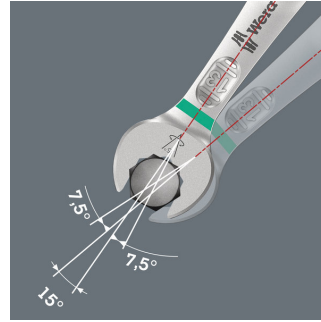

For pivoting angles under 30°

Thanks to the mouth side pivoted by 7.5°, double hexagon geometry and an adjusted application method (placement – screwdriving – turning – replacement – screwdriving – turning, etc), even screwdriving challenges allowing a pivoting angle of less than 30° can be solved.