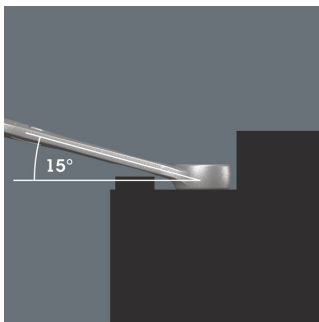

## 6003 Joker ring spanner, 16 x 182 mm

Tools for bicycles and e-bikes

<b>EAN:</b>	4013288212726	<b>Size:</b>	257x50x23 mm
<b>Part number:</b>	05020207001	<b>Weight:</b>	124 g
<b>Article number:</b>	6003 Joker	<b>Country of origin:</b>	CZ
		<b>Customs tariff number:</b>	82041100

Wera Werkzeuge GmbH  
Korzter Straße 21-25  
D-42349 Wuppertal  
Tel: +49 (0)2 02 / 40 45-0  
E-Mail: [info@wera.de](mailto:info@wera.de)

For very tight spaces

The Joker 6003 ring spanner with its special mouth geometry - a mouth side pivoted by 7.5° and the double hexagon geometry - doubles the placement possibilities when repeatedly turning the wrench 180° around the longitudinal axis. Bolts and screw heads can be "taken" every 15°. The Joker 6003 will automatically find the respective placement point after every turn.

For pivoting angles under 30°

Thanks to the mouth side pivoted by 7.5°, double hexagon geometry and an adjusted application method (placement – screwdriving – turning – replacement – screwdriving – turning, etc), even screwdriving challenges allowing a pivoting angle of less than 30° can be solved.

Double-hex geometry

The double hexagon geometry on the mouth and ring sides secures the positive connection with the screw head or bolt and reduces the risk of slipping.

Angled ring side

The ring side is angled at 15° to the tool axis to prevent injury.