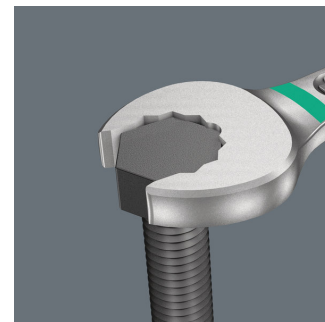

## 6003 Joker ring spanner, 17 x 190 mm

Tools for bicycles and e-bikes

<b>EAN:</b>	4013288212733	<b>Size:</b>	266x50x23 mm
<b>Part number:</b>	05020208001	<b>Weight:</b>	140 g
<b>Article number:</b>	6003 Joker	<b>Country of origin:</b>	CZ
		<b>Customs tariff number:</b>	82041100

Wera Werkzeuge GmbH  
Korzter Straße 21-25  
D-42349 Wuppertal  
Tel: +49 (0)2 02 / 40 45-0  
E-Mail: [info@wera.de](mailto:info@wera.de)

For very tight spaces

The Joker 6003 ring spanner with its special mouth geometry - a mouth side pivoted by 7.5° and the double hexagon geometry - doubles the placement possibilities when repeatedly turning the wrench 180° around the longitudinal axis. Bolts and screw heads can be "taken" every 15°. The Joker 6003 will automatically find the respective placement point after every turn.

For pivoting angles under 30°

Thanks to the mouth side pivoted by 7.5°, double hexagon geometry and an adjusted application method (placement – screwdriving – turning – replacement – screwdriving – turning, etc), even screwdriving challenges allowing a pivoting angle of less than 30° can be solved.

Double-hex geometry

The double hexagon geometry on the mouth and ring sides secures the positive connection with the screw head or bolt and reduces the risk of slipping.

Angled ring side

The ring side is angled at 15° to the tool axis to prevent injury.