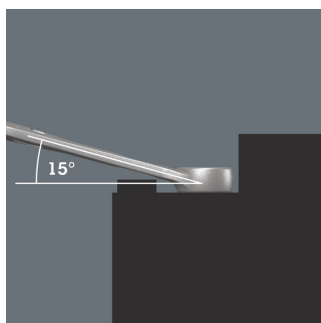

- Especially suitable for tight spaces
- The special mouth geometry expands the placement possibilities of the tool
- The low return angle in the mouth "takes" the screw every 15°
- Slim ring side angled by 15°
- With Take it easy tool finder: colour coding by size

Wera Werkzeuge GmbH  
Korzter Straße 21-25  
D-42349 Wuppertal  
Tel: +49 (0)2 02 / 40 45-0  
E-Mail: [info@wera.de](mailto:info@wera.de)

For very tight spaces

The Joker 6003 ring spanner with its special mouth geometry - a mouth side pivoted by 7.5° and the double hexagon geometry - doubles the placement possibilities when repeatedly turning the wrench 180° around the longitudinal axis. Bolts and screw heads can be "taken" every 15°. The Joker 6003 will automatically find the respective placement point after every turn.

For pivoting angles under 30°

Thanks to the mouth side pivoted by 7.5°, double hexagon geometry and an adjusted application method (placement – screwdriving – turning – replacement – screwdriving – turning, etc), even screwdriving challenges allowing a pivoting angle of less than 30° can be solved.

Double-hex geometry

The double hexagon geometry on the mouth and ring sides secures the positive connection with the screw head or bolt and reduces the risk of slipping.

Angled ring side

The ring side is angled at 15° to the tool axis to prevent injury.