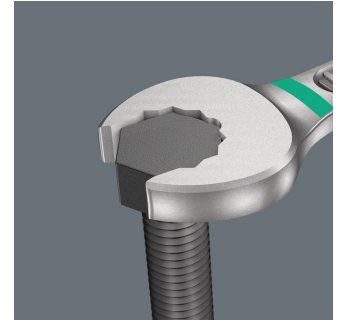

## 6003 Joker ring spanner, 19 x 230 mm

Tools for bicycles and e-bikes

<b>EAN:</b>	4013288212757	<b>Size:</b>	300x50x23 mm
<b>Part number:</b>	05020210001	<b>Weight:</b>	203 g
<b>Article number:</b>	6003 Joker	<b>Country of origin:</b>	CZ
		<b>Customs tariff number:</b>	82041100

Wera Werkzeuge GmbH  
Korzter Straße 21-25  
D-42349 Wuppertal  
Tel: +49 (0)2 02 / 40 45-0  
E-Mail: [info@wera.de](mailto:info@wera.de)

For very tight spaces

The Joker 6003 ring spanner with its special mouth geometry - a mouth side pivoted by 7.5° and the double hexagon geometry - doubles the placement possibilities when repeatedly turning the wrench 180° around the longitudinal axis. Bolts and screw heads can be "taken" every 15°. The Joker 6003 will automatically find the respective placement point after every turn.

For pivoting angles under 30°

Thanks to the mouth side pivoted by 7.5°, double hexagon geometry and an adjusted application method (placement – screwdriving – turning – replacement – screwdriving – turning, etc), even screwdriving challenges allowing a pivoting angle of less than 30° can be solved.

Double-hex geometry

The double hexagon geometry on the mouth and ring sides secures the positive connection with the screw head or bolt and reduces the risk of slipping.

Angled ring side

The ring side is angled at 15° to the tool axis to prevent injury.