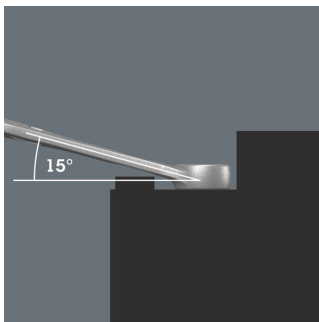

## 6003 Joker ring spanner, 19 x 230 mm

Tools for bicycles and e-bikes

<b>EAN:</b>	4013288212757	<b>Size:</b>	300x50x23 mm
<b>Part number:</b>	05020210001	<b>Weight:</b>	203 g
<b>Article number:</b>	6003 Joker	<b>Country of origin:</b>	CZ
		<b>Customs tariff number:</b>	82041100

Wera Werkzeuge GmbH  
Korzter Straße 21-25  
D-42349 Wuppertal  
Tel: +49 (0)2 02 / 40 45-0  
E-Mail: [info@wera.de](mailto:info@wera.de)

For very tight spaces

The Joker 6003 ring spanner with its special mouth geometry - a mouth side pivoted by 7.5° and the double hexagon geometry - doubles the placement possibilities when repeatedly turning the wrench 180° around the longitudinal axis. Bolts and screw heads can be "taken" every 15°. The Joker 6003 will automatically find the respective placement point after every turn.

For pivoting angles under 30°

Thanks to the mouth side pivoted by 7.5°, double hexagon geometry and an adjusted application method (placement – screwdriving – turning – replacement – screwdriving – turning, etc), even screwdriving challenges allowing a pivoting angle of less than 30° can be solved.

Double-hex geometry

The double hexagon geometry on the mouth and ring sides secures the positive connection with the screw head or bolt and reduces the risk of slipping.

Angled ring side

The ring side is angled at 15° to the tool axis to prevent injury.