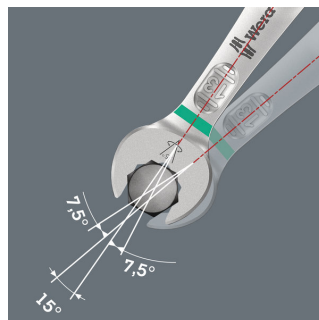

For pivoting angles under 30°

Thanks to the mouth side pivoted by 7.5°, double hexagon geometry and an adjusted application method (placement – screwdriving – turning – replacement – screwdriving – turning, etc), even screwdriving challenges allowing a pivoting angle of less than 30° can be solved.