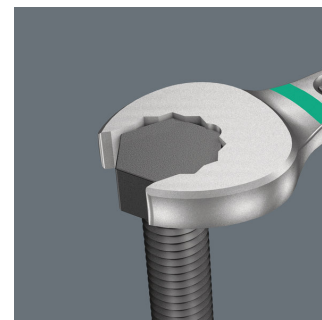

- Especially suitable for tight spaces
- The special mouth geometry expands the placement possibilities of the tool
- The low return angle in the mouth "takes" the screw every 15°
- Slim ring side angled by 15°
- Suitable for docking with the Wera 2go system

For very tight spaces

The Joker 6003 ring spanner with its special mouth geometry - a mouth side pivoted by 7.5° and the double hexagon geometry - doubles the placement possibilities when repeatedly turning the wrench 180° around the longitudinal axis. Bolts and screw heads can be "taken" every 15°. The Joker 6003 will automatically find the respective placement point after every turn.

For pivoting angles under 30°

Thanks to the mouth side pivoted by 7.5°, double hexagon geometry and an adjusted application method (placement – screwdriving – turning – replacement – screwdriving – turning, etc), even screwdriving challenges allowing a pivoting angle of less than 30° can be solved.

Double-hex geometry

The double hexagon geometry on the mouth and ring sides secures the positive connection with the screw head or bolt and reduces the risk of slipping.

Web link

https://products.wera.de/en/tools_for_bicycles_and_e-bikes_6003_joker_5_set_1.html