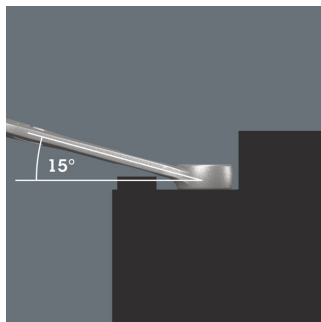

- Especially suitable for tight spaces
- The special mouth geometry expands the placement possibilities of the tool
- The low return angle in the mouth "takes" the screw every 15°
- Slim ring side angled by 15°
- Suitable for docking with the Wera 2go system

For very tight spaces

The Joker 6003 ring spanner with its special mouth geometry - a mouth side pivoted by 7.5° and the double hexagon geometry - doubles the placement possibilities when repeatedly turning the wrench 180° around the longitudinal axis. Bolts and screw heads can be "taken" every 15°. The Joker 6003 will automatically find the respective placement point after every turn.

Double-hex geometry

The double hexagon geometry on the mouth and ring sides secures the positive connection with the screw head or bolt and reduces the risk of slipping.

Web link

https://products.wera.de/en/tools_for_bicycles_and_e-bikes_6003_joker_5_set_1.html

Tools for bicycles and e-bikes

Angled ring side

The ring side is angled at 15° to the tool axis to prevent injury.

"Take it easy" tool finder

"Take it easy" tool finder system - with profile and size colour-coding for quick and easy tool selection. Colour-coded system for hexagon drive screws (L-Keys, Zyklus bit sockets), external hex drive screws and nuts (Joker wrenches, Zyklus sockets and Zyklus bit sockets with holding function), and TORX® drive screws (L-Keys, Zyklus bit sockets).