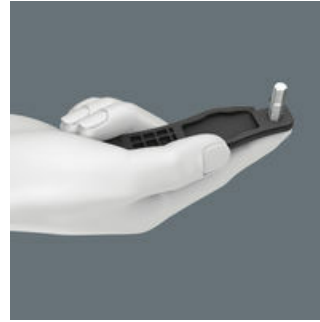

2-piece tyre lever set for the mobile and stationary use. Both tyre levers are made of glass fibre reinforced plastic: 9502 tyre lever with 1/4" bit mounting. 9503 tyre lever with valve ejector for Sclaverand (French) valves and bleeder valve for car valves. With the glass fibre reinforced plastic tyre levers, the tyres can be safely levered off the rim without damaging the rim.

Safely lever the tyres off of the rim

With the glass fibre reinforced plastic tyre levers, the tyres can be safely levered off the rim without damaging the rim. Lift off of the rim with one tyre lever, hook into a spoke and pull off the tyre with the second tyre lever. The two tyre levers can be clicked together and are therefore not lost individually.

The 9502 tyre lever with bit mounting

The 1/4" hexagon mounting in the 9502 tyre lever allows mounting of a 1/4" bit. In this way, light screw connections can be conducted.

The 9503 tyre lever

The 9503 tyre lever can be used as a valve ejector for Sclaverand (French) valves and as a bleeder valve for car valves.