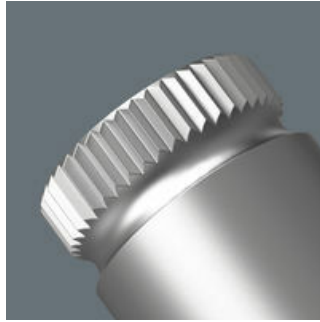

781 A 1/4" Connection parts, 781 A/B x 3/8 x 25.2 mm x 1/4"

Adaptors

EAN:	4013288221193	Size:	92x43x19 mm
Part number:	05042670001	Weight:	21 g
Article number:	781 A	Country of origin:	CZ
		Customs tariff number:	82079030

- 1/4" to 3/8" connection part
- With 1/4" square head socket drive
- 3/8" external square
- With secure socket fixing
- Made of chrome-vanadium for high load capacity

Connection part 1/4" square head socket to 3/8" external square head. For manual and machine-operated tools (non-impact), with ball stop groove to safely lock the socket, knurling at the rear end for manageability during manual use; chrome-vanadium, dull chromed.

Adaptors

Chrome vanadium steel

Knurling

The connection parts are suitable for high loads thanks to their chrome-vanadium steel design.

Knurling on lower end for more grip when used manually.

Further versions in this product family: