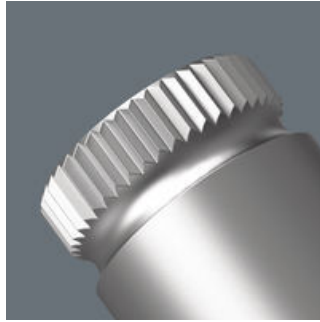

Adaptors

EAN:	4013288221247	Size:	94x43x19 mm
Part number:	05042672001	Weight:	33 g
Article number:	781 B	Country of origin:	CZ
		Customs tariff number:	82079030

- 3/8" to 1/4" connection part
- With 3/8" square head socket drive
- 1/4" external square
- With secure socket fixing
- Made of chrome-vanadium for high load capacity

Connection part 3/8" square head socket to 1/4" external square head. For manual and machine-operated tools (non-impact), with ball stop groove to safely lock the socket, knurling at the rear end for manageability during manual use; chrome-vanadium, dull chromed.

Adaptors

Chrome vanadium steel

Knurling

The connection parts are suitable for high loads thanks to their chrome-vanadium steel design.

Knurling on lower end for more grip when used manually.

Further versions in this product family: