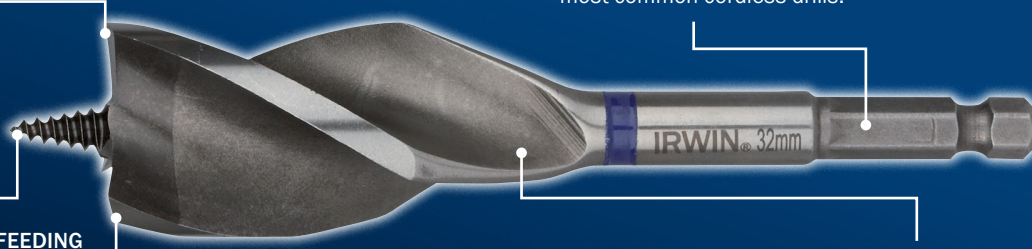

### EXTREME DURABILITY

High speed steel cutting edges provide long life in tough applications, for extreme durability and nail cutting.

### COMPACT LENGTH

Designed to fit between studs in most common cordless drills.

LONG-LASTING

**SELF-FEEDING**  
Self-feed tip pulls bit through material.

### FAST, CLEAN CUTTING

3 cutting edges enhance chip removal for a fast, clean hole and 6 x faster than a standard flat bit.

**CARBON STEEL BODY**  
for Flexibility.

Item #	Description	EAN number
10507712	Blue Groove Power 14mm	5706915077124
10507713	Blue Groove Power 16mm	5706915077131
10507714	Blue Groove Power 18mm	5706915077148
10507715	Blue Groove Power 20mm	5706915077155
10507716	Blue Groove Power 22mm	5706915077162
10507717	Blue Groove Power 25mm	5706915077179
10507718	Blue Groove Power 28mm	5706915077186
10507719	Blue Groove Power 32mm	5706915077193
10507720	Blue Groove Power 3 pcs set (14,16,18mm)	5706915077209
10507764	Blue Groove Power 3 pcs set (20,22,25mm)	5706915077643