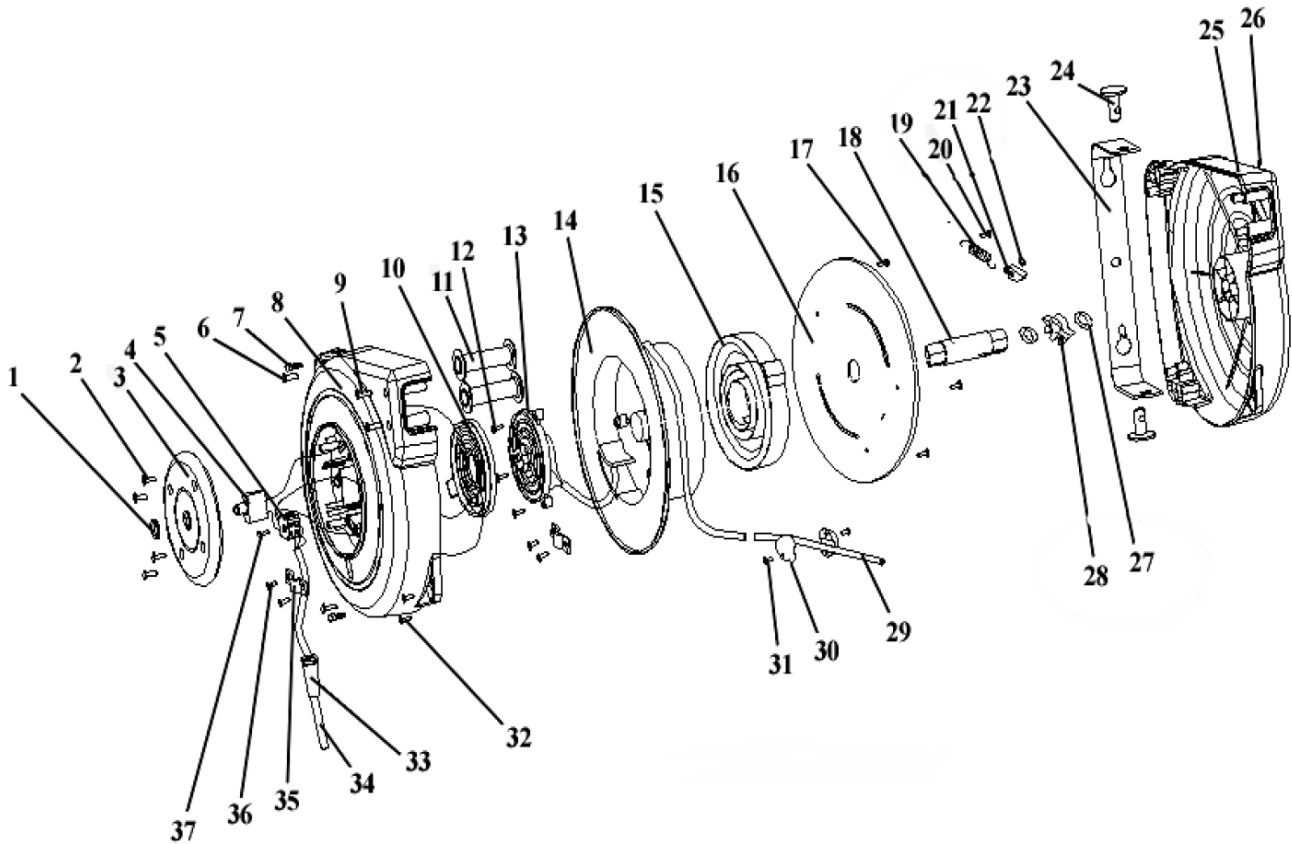

Parts Information:
**Cable Reel System Retractable 10mtr 2 x
 230V Socket**
Model No: CRM10.V5

Item	Part No.	Description
1	CRM15.V5-01	PLASTIC NUT
2	CRM15.V5-02	SCREW (ST4.2X19)
3	CRM15.V5-03	PLASTIC COVER
4	CRM15.V5-04	THERMAL CUT-OUT
5	CRM15.V5-05	THERMAL BLOCK
6	CRM15.V5-06	SCREW (ST4X20)
7	CRM15.V5-07	SCREW (M5X25)
8	CRM15.V5-08	COVER (LEFT SIDE)
9	CRM15.V5-09	SCREW (ST5X30)
10	CRM15.V5-10	FIXED PLATE ASS'Y
11	CRM15.V5-11	GUIDE ROLLER
12	CRM15.V5-12	SCREW (ST4X19)
13	CRM15.V5-13	MOVEABLE PLATE ASS'Y
14	CRM15.V5-14	DRUM
15	CRM10.V5-15	SPRING
16	CRM15.V5-16	DRUM
17	CRM15.V5-17	SCREW (ST4X12)
18	CRM15.V5-18	AXEL
19	CRM15.V5-19	EXTENSION SPRING

Item	Part No.	Description
20	CRM15.V5-20	SCREW (ST3X12)
21	CRM15.V5-21	RATCHET PAWL
22	CRM15.V5-22	SNAP RING
23	CRM15.V5-23	WALL MOUNTING BRACKET
24	CRM15.V5-24	PIN FOR WALL BRACKET
25	CRM15.V5-25	COVER (RIGHT SIDE)
26	SN5.S	STEEL NUT M5 ZINC DIN934 (SINGLE)
27	CRM15.V5-27	HEXAGONAL GASKETS
28	CRM15.V5-28	RACHET AXLE
29	CRM10.V5-29	CABLE 10mtr
--	CRM10.V5-29-1	SOCKET OUTLET (NOT SHOWN)
30	CRM15.V5-30	STOP BLOCK(INCL PART 31)
31	CRM15.V5-31	RD HEAD S/T SCREW M2.8 X 15
32	CRM15.V5-32	SCREW(ST5X14)
33	CRM15.V5-33	PROTECH SHEATH
34	CRM15.V5-34	FLEXIBLE CORD(1.5MTR)
35	CRM15.V5-35	CORD CLAMP
36	CRM15.V5-36	SCREW(ST2.9X9.5)
37	CRM15.V5-37	SCREW(ST4X16)