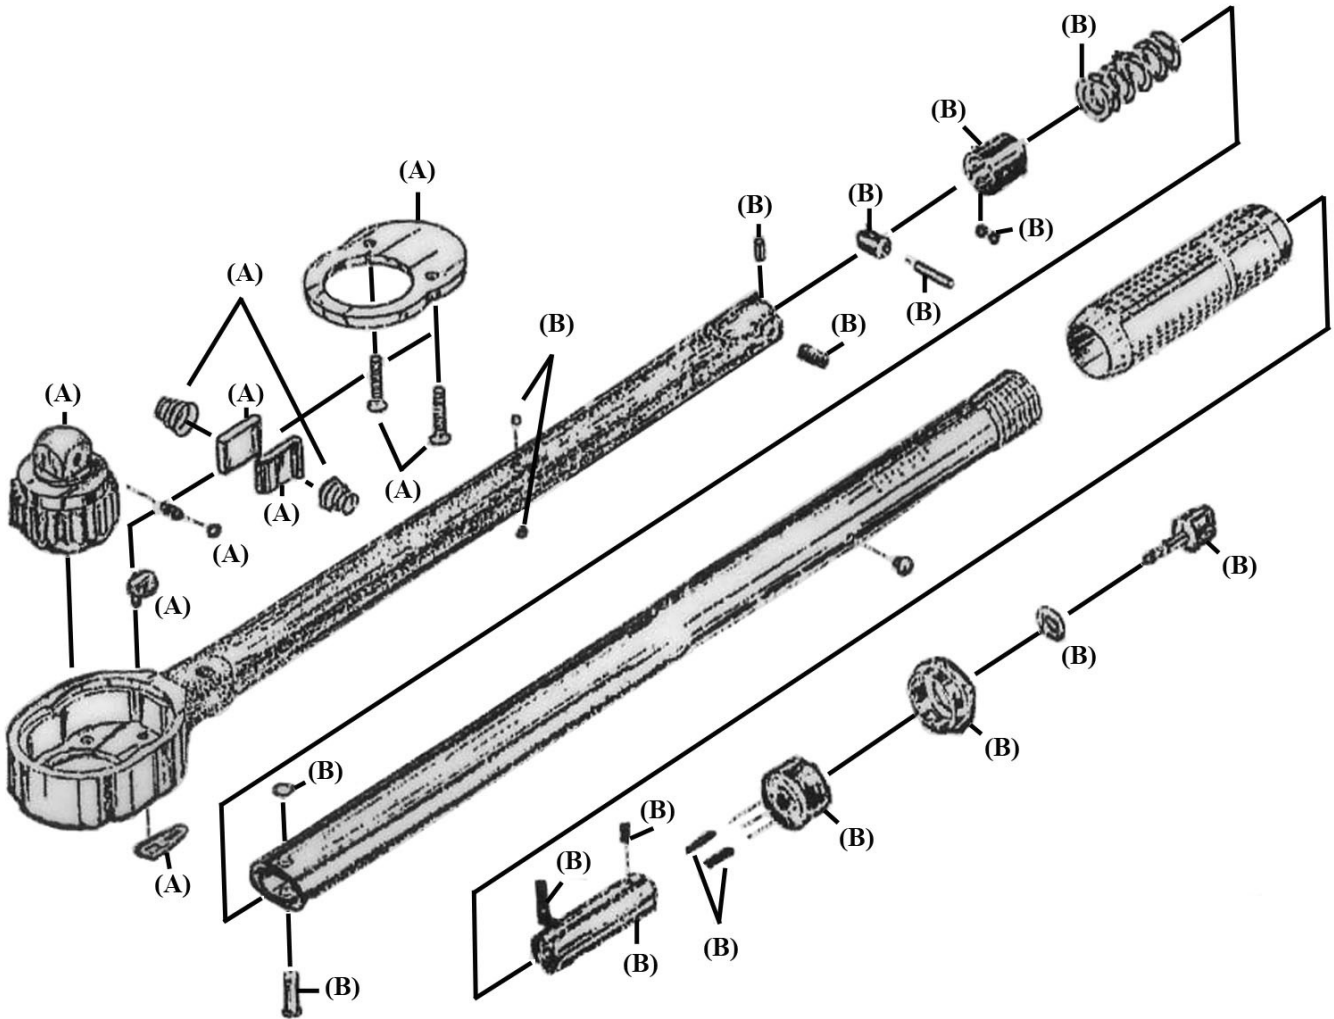

Parts Information:
Torque Wrench Micrometer Style 1/4" Sq
Drive 5-25Nm(44-221lb.in)
Model No: STW101

Item	Part No.	Description
A	STW101.RK	REPAIR KIT

Item	Part No.	Description
B	STW101.RB	REPAIR BAG

NOTE: It is our policy to continually improve products and as such we reserve the right to alter data, specifications and component parts without prior notice.