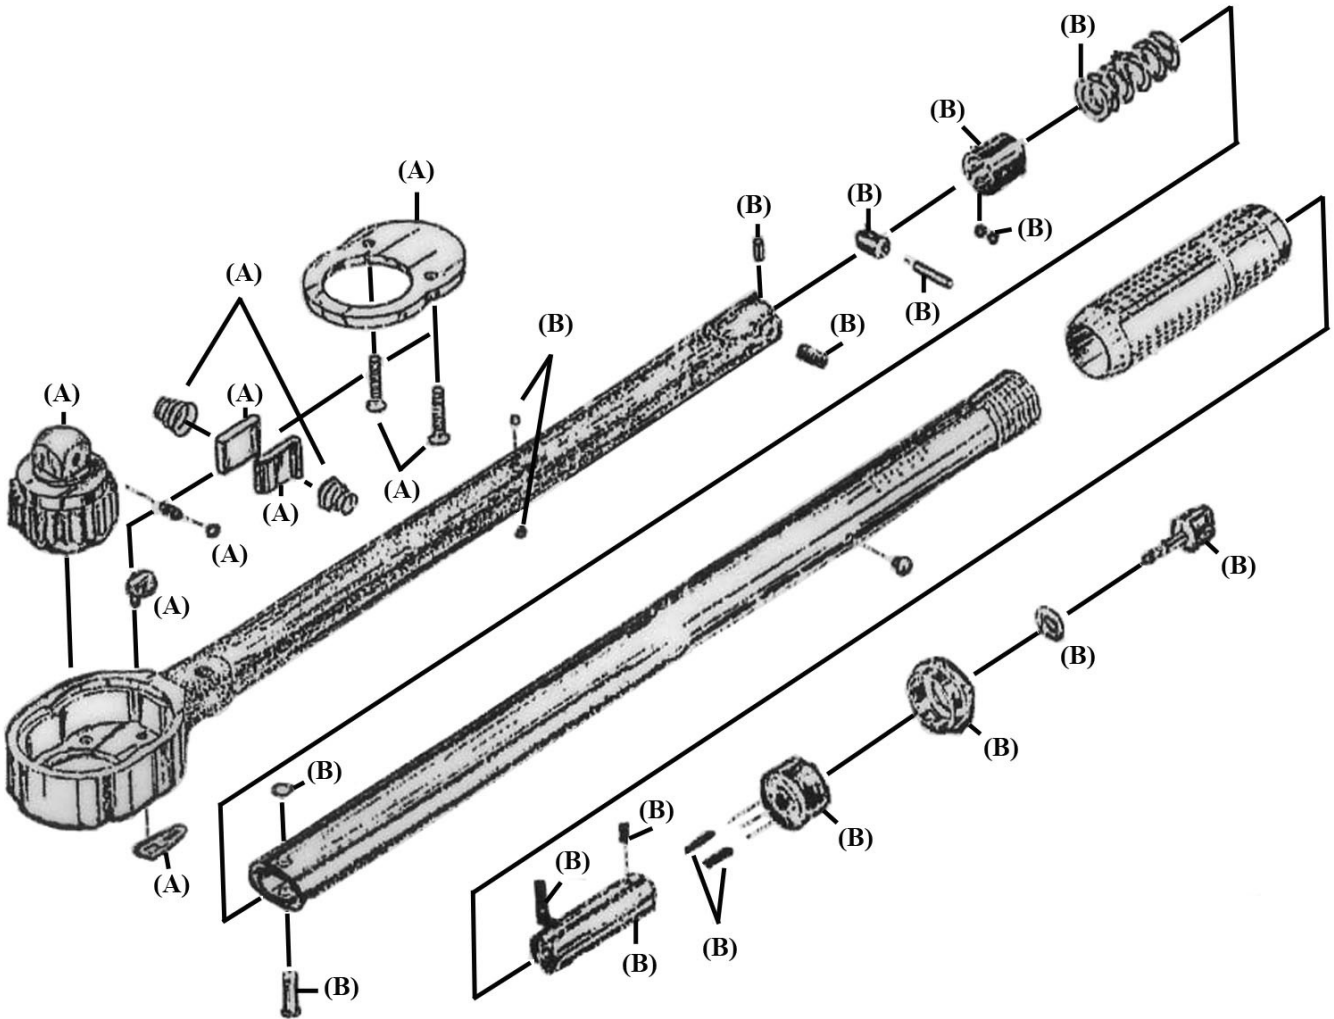

Parts Information:
Torque Wrench Micrometer Style 3/8" Sq
Drive 7-112Nm(5-83lb.ft)
Model No: STW1011

| Item | Part No. | Description |
|------|------------|-------------|
| A | STW1011.RK | REPAIR KIT |

| Item | Part No. | Description |
|------|------------|-------------|
| B | STW1011.RB | REPAIR BAG |

NOTE: It is our policy to continually improve products and as such we reserve the right to alter data, specifications and component parts without prior notice.