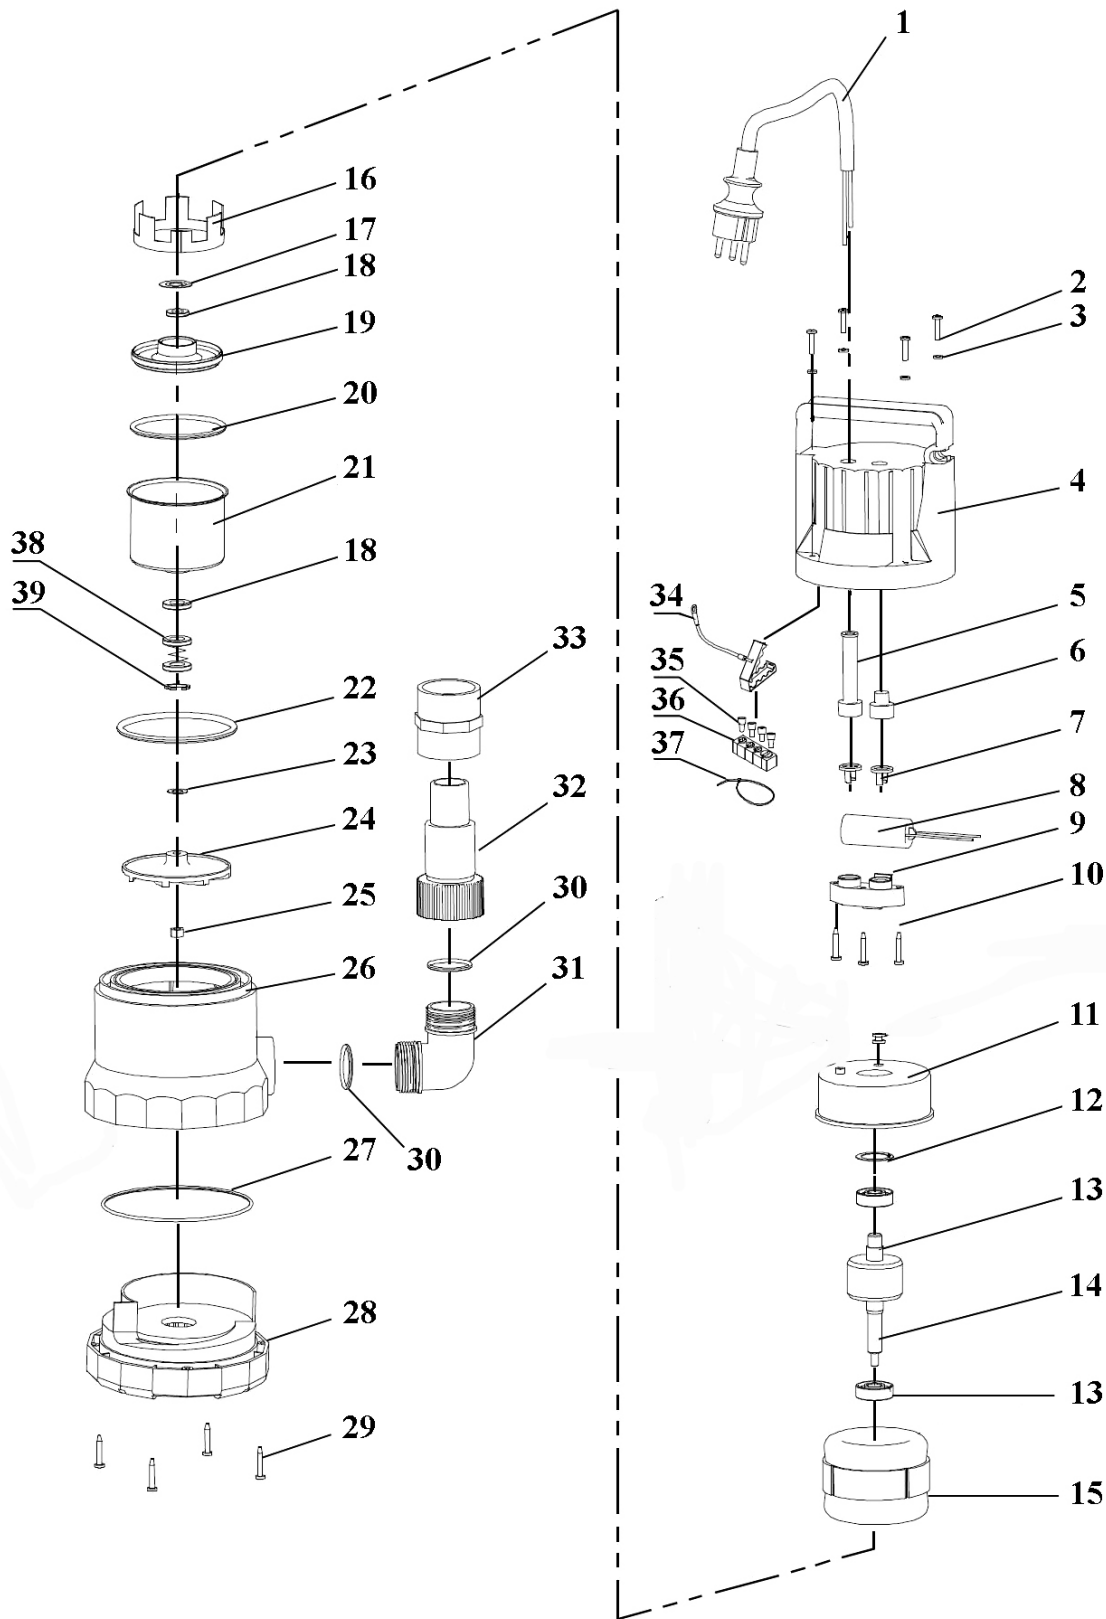

Parts Information:
Submersible Water Pump 100ltr/min 230V
Model No: WPC100.V2

NOTE: It is our policy to continually improve products and as such we reserve the right to alter data, specifications and component parts without prior notice.

01284 757500

01284 703534

sales@sealey.co.uk

www.sealey.co.uk

Parts Information:
Submersible Water Pump 100ltr/min 230V
Model No: WPC100.V2

1	WP08701001	POWER CABLE
2	WPC100V2.02	SELF-TAPPING SCREW (4.5x30)
3	WP03802031	WASHER
4	WP00302015	REAR PUMP CASING
5	WP05201033	CABLE SHEATH
6	WPC250.06	CABLE PLUG
7	WP05602005	CABLE BUCKLE
8	WPC100V2.08	CAPACITOR 4uF
9	WP05501001	CABLE GRIP
10	WP07802018	SELF-TAPPING SCREW
11	WP02602004	ALUMINUM REAR COVER
12	WP03801001	WAVE WASHER
13	B/6201ZZ	BEARING 6201ZZ
14	WPC100V2.14	ROTOR
15	WPC100V2.15	STATOR
16	WPC250.16	BUSHING
17	WP03802023	WASHER
18	WPC100V2.18	SEAL
19	WP04204001	ALUMINUM BUSHING
20	WPC100V2.20	O-RING
21	WPC100V2.21	FRONT COVER

Item	Part No.	Description
22	WP05101010	O-RING
23	WPC250.23	ADJUSTABLE WASHER
24	WPC100V2.24	IMPELLER
25	WPC100V2.25	NUT
26	WP02901010	MAIN PUMP CASING
27	WPC250.27	O-RING
28	WPC250.28	BASE
29	WP845I	SELF TAPPING SCREW ST4.2x32
30	WPC100V2.30	O-RING
31	WPC250.31	ELBOW
32	WPC100V2.32	OUTLET CONNECTOR
33	WPC250.33	FLEXIBLE CONNECTOR
34	WP04105006	GROUND COVER
35	WP04101001	NYLON SAFETY PRESS LINE CAP
36	WP03203012	RUBBER CLIP
37	WP08501001	CABLE TIE
38	WP06101007	MECHANICAL SEAL
39	WPC100V2.39	BLOCK