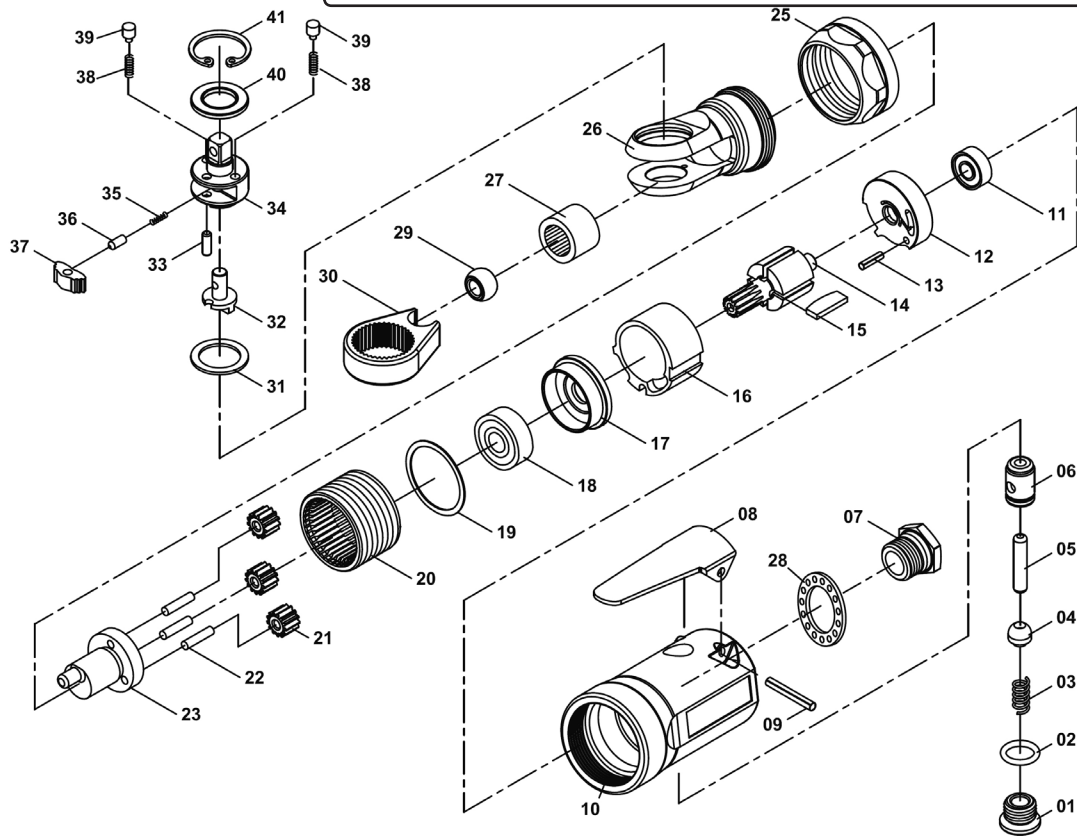

Parts Information:
Air Ratchet Wrench 1/4" Sq Drive Super Stubby
Model No: SA632.V2

Item	Part No.	Description
1	SA632.01	PLUG
2	SA632.02	O-RING
3	SA632.03	THROTTLE VALVE SPRING
4	SA632.04	VALVE
5	SA632.05	VALVE STEM
6	SA632.06	VALVE BUSHING
7	SA632.07	AIR INLET BUSHING
8	SA632.08	THROTTLE LEVER
9	SA632.09	SPRING PIN
10	SA632.V2-10	MOTOR HOUSING
11	B/696ZZ	BEARING 696ZZ
12	SA632.12	REAR END PLATE
13	SA632.13	SPRING PIN
14	SA632.14	ROTOR
15	SA632.15	ROTOR BLADE
16	SA632.16	CYLINDER
17	SA632.17	FRONT END PLATE
18	B/608ZZ	BEARING 608ZZ
19	SA632.19	WASHER SEAL
20	SA632.20	INTERNAL GEAR
21	SA632.21	PLANET GEAR

Item	Part No.	Description
22	SA632.22	GEAR PIVOT
23	SA632.23	CRANK SHAFT
24	SA632.24	MUFFLER
25	SA632.25	CLAMP NUT
26	SA632.26	RATCHET HOUSING
27	SA632.27	NEEDLE BEARING
28	SA632.28	EXHAUST DEFLECTOR
29	SA632.29	DRIVE BUSHING
30	SA632.30	RATCHET YOKE
31	SA632.31	RING
32	SA632.32	REVERSE BUTTON
33	SA632.33	PAWL PIVOT
34	SA632.34	RATCHET ANVIL 1/4"
35	SA632.35	SPRING
36	SA632.36	SPRING CAP
37	SA632.37	RATCHET PAWL
38	SA632.38	FRICTION SPRING
39	SA632.39	POST
40	SA632.40	THRUST WASHER 1/4"
41	SA632.41	RETAINING RING 1/4"
--	SA632.RHK	RATCHET HEAD KIT 1/4" (NOT SHOWN)