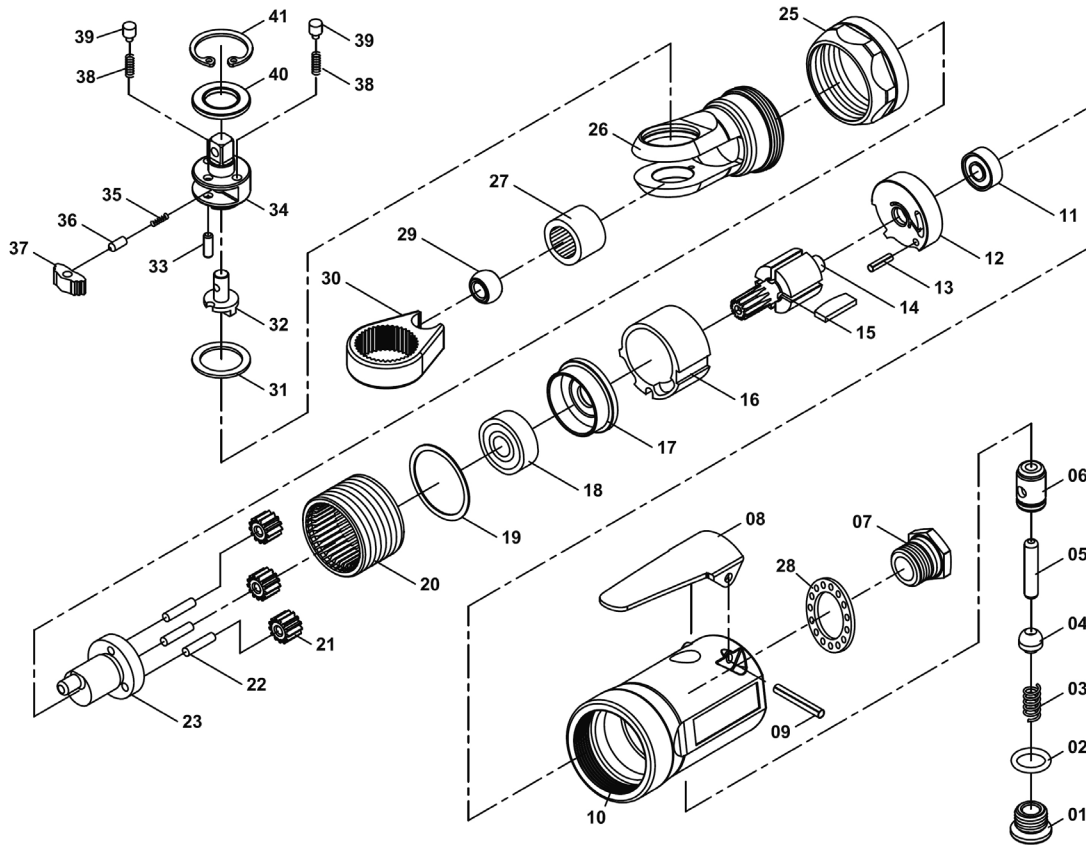

Parts Information:
Air Ratchet Wrench 3/8" Sq Drive Super Stubby
Model No: SA633.V2

Item	Part No.	Description
1	SA632.01	PLUG
2	SA632.02	O-RING
3	SA632.03	THROTTLE VALVE SPRING
4	SA632.04	VALVE
5	SA632.05	VALVE STEM
6	SA632.06	VALVE BUSHING
7	SA632.07	AIR INLET BUSHING
8	SA632.08	THROTTLE LEVER
9	SA632.09	SPRING PIN
10	SA632.V2-10	MOTOR HOUSING
11	B/696ZZ	BEARING 696ZZ
12	SA632.12	REAR END PLATE
13	SA632.13	SPRING PIN
14	SA632.14	ROTOR
15	SA632.15	ROTOR BLADE
16	SA632.16	CYLINDER
17	SA632.17	FRONT END PLATE
18	B/608ZZ	BEARING 608ZZ
19	SA632.19	WASHER SEAL
20	SA632.20	INTERNAL GEAR
21	SA632.21	PLANET GEAR

Item	Part No.	Description
22	SA632.22	GEAR PIVOT
23	SA632.23	CRANK SHAFT
24	SA632.24	MUFFLER
25	SA632.25	CLAMP NUT
26	SA632.26	RATCHET HOUSING
27	SA632.27	NEEDLE BEARING
28	SA632.28	EXHAUST DEFLECTOR
29	SA632.29	DRIVE BUSHING
30	SA632.30	RATCHET YOKE
31	SA632.31	RING
32	SA632.32	REVERSE BUTTON
33	SA632.33	PAWL PIVOT
34	SA633.34	RATCHET ANVIL 3/8"
35	SA632.35	SPRING
36	SA632.36	SPRING CAP
37	SA632.37	RATCHET PAWL
38	SA632.38	FRICTION SPRING
39	SA632.39	POST
40	SA633.40	SPACER
41	SA633.41	RETAINING RING 3/8"
--	SA633.RHK	RATCHET HEAD KIT 3/8" (NOT SHOWN)