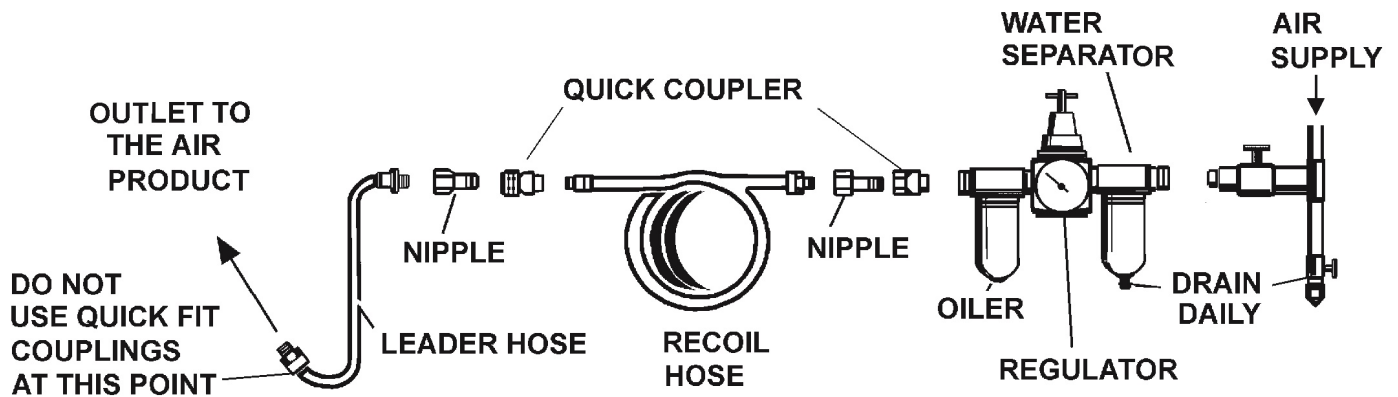

Parts Information:
Air Filter Auto Drain Max Airflow 140cfm
Model No: SA206FAD

Item	Part No.	Description
	SA206.B	BOWL (FILTER)
	SA206FAD.01	WATER CUP

Item	Part No.	Description
	SA206FAD.02	FILTER ELEMENT