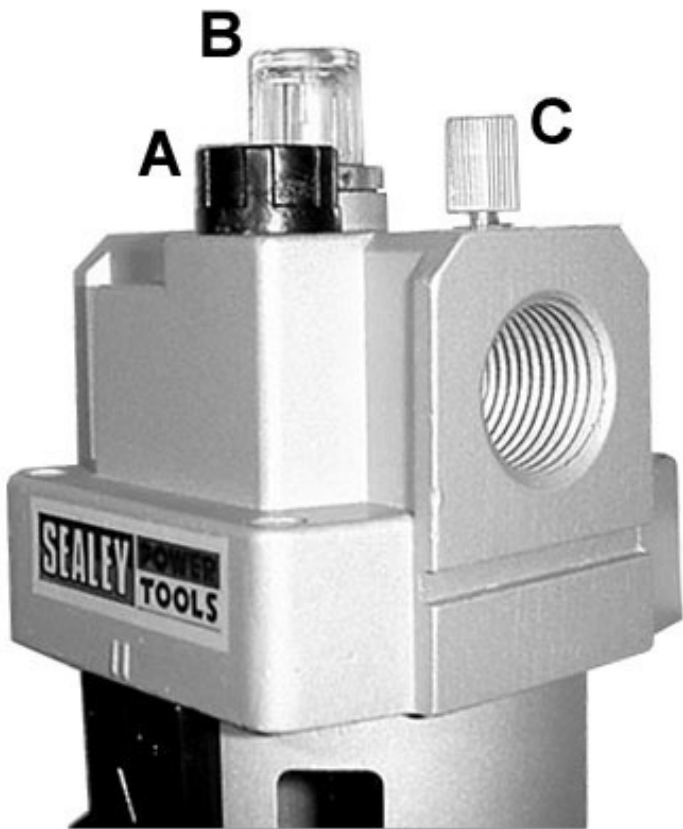

Parts Information:
Air Filter Auto Drain Max Airflow 140cfm
Model No: SA206FAD

Item	Part No.	Description
	SA206.B	BOWL (FILTER)
	SA206FAD.01	WATER CUP

Item	Part No.	Description
	SA206FAD.02	FILTER ELEMENT