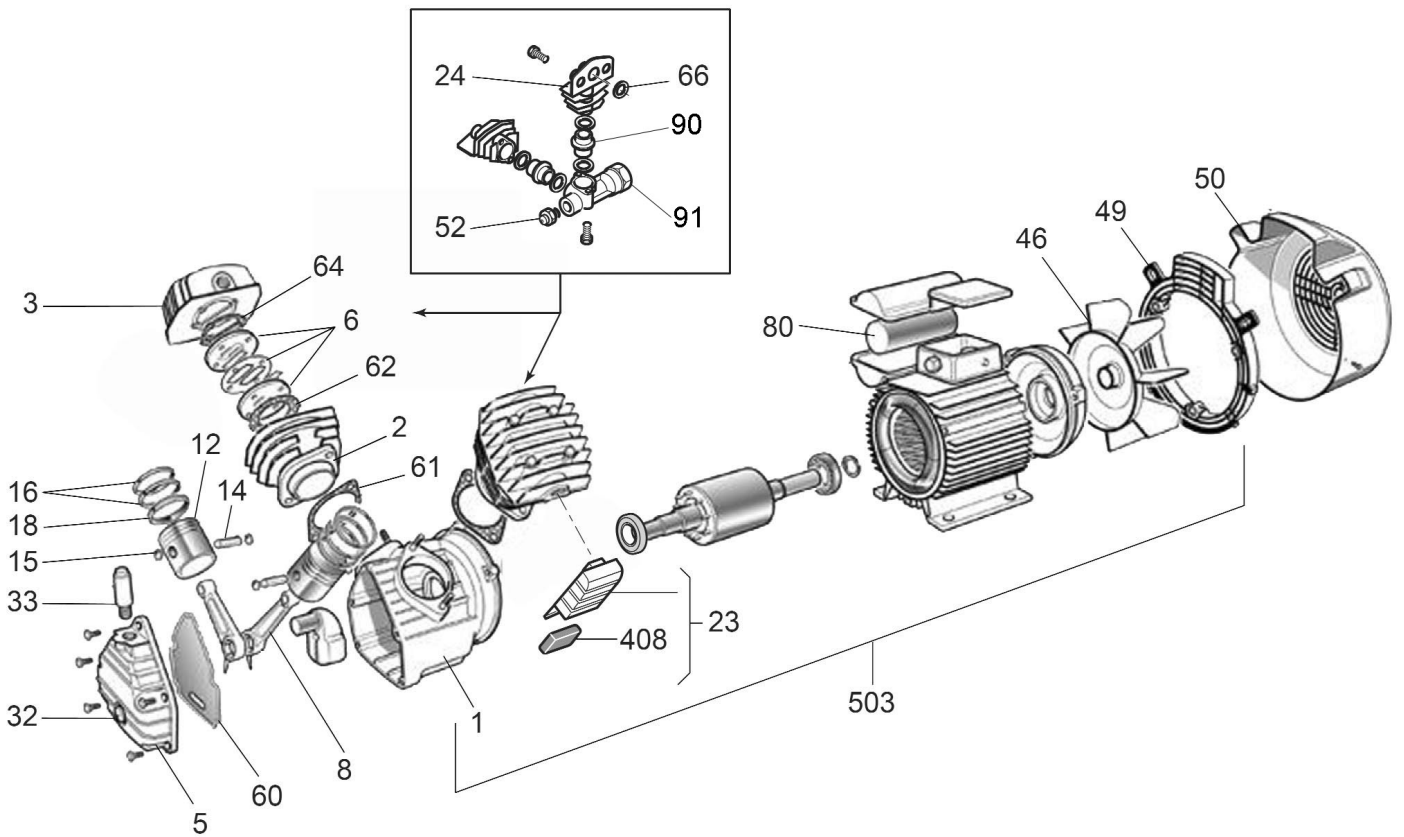

**WARRANTY:** Guarantee is 12 months from purchase date, proof of which will be required for any claim.

Parts Information:  
**Compressor 50ltr V-Twin Direct Drive 3hp**  
**Model No: SAC05030.V2**

Item	Part No.	Description
105	SAC9048075	NON RETURN VALVE
106	SAC9047073	COUPLING 1/4"
107	SAC9047051	BALL VALVE
108	SAC9051116	PRESSURE REDUCER
109	SAC9052172	GAUGE d.50 1/4"
--	SAC9052162	GAUGE d.40 1/8" (NOT SHOWN)
110	SAC9049152	SAFETY VALVE 1/4"
112	SAC9050636	ELBOW 1/2"
116	SAC9038469	HANDLE PLUG
127	SAC9270006	RILSAN PIPE
131	SAC9063254	PRESSURE SWITCH 3/8" 16Amp

Item	Part No.	Description
132	SAC9065937	PRESSURE SWITCH CORD
145	SAC9043590	SENDING PIPE
300	SAC9420104	WHEEL KIT (2xWHEELS, 2xFEET NUTS & BOLTS)
500	SAC9414365	EXTENSION 85MM LONG
501	SAC9050373	JOINT(DOUBLE SCREW 1/4 "GAS)
502	SAC9050619	PLUG 1/2"
503	SAC9047074	COUPLING 1/2"
--	SAC10030V2.P	PUMP ASSEMBLY (VERSION 2) (NOT SHOWN)
--	SAC9413354003	TANK 50ltr (NOT SHOWN)
--	SAC7386730000	THERMAL PROTECTION (NOT SHOWN)

01284 703534

sales@sealey.co.uk

www.sealey.co.uk

Parts Information:  
**Compressor 50ltr V-Twin Direct Drive 3hp**  
**Model No: SAC05030.V2**

**NOTE:** It is our policy to continually improve products and as such we reserve the right to alter data, specifications and component parts without prior notice.

01284 757500

01284 703534

sales@sealey.co.uk

www.sealey.co.uk

Parts Information:  
**Compressor 50ltr V-Twin Direct Drive 3hp**  
**Model No: SAC05030.V2**

Item	Part No.	Description
1	SACN000643	CRANKCASE
2	SAC9606202	CYLINDER
3	SAC4105918	PUMP HEAD
5	SAC9606105	COVER
6	SAC9411032	VALVE PLATE ASS'Y
8	SAC9606204	CONROD X VDC
--	SAC4105231	BOLT M8x25 HEX SOCKET HEAD (NOT SHOWN)
12	SAC9411014	PISTON
14	SAC9411023	PISTON PIN
15	SAC9411067	SEEGER RING
16	SAC9411019	SEAL
18	SAC9411020	PISTON RING
23	SAC9417276	AIR FILTER
24	SAC4105529	COLLECTOR
32	SAC9022001	OIL LEVEL
33	SAC9411107	OIL FILLING PLUG
46	SAC9038397	FAN