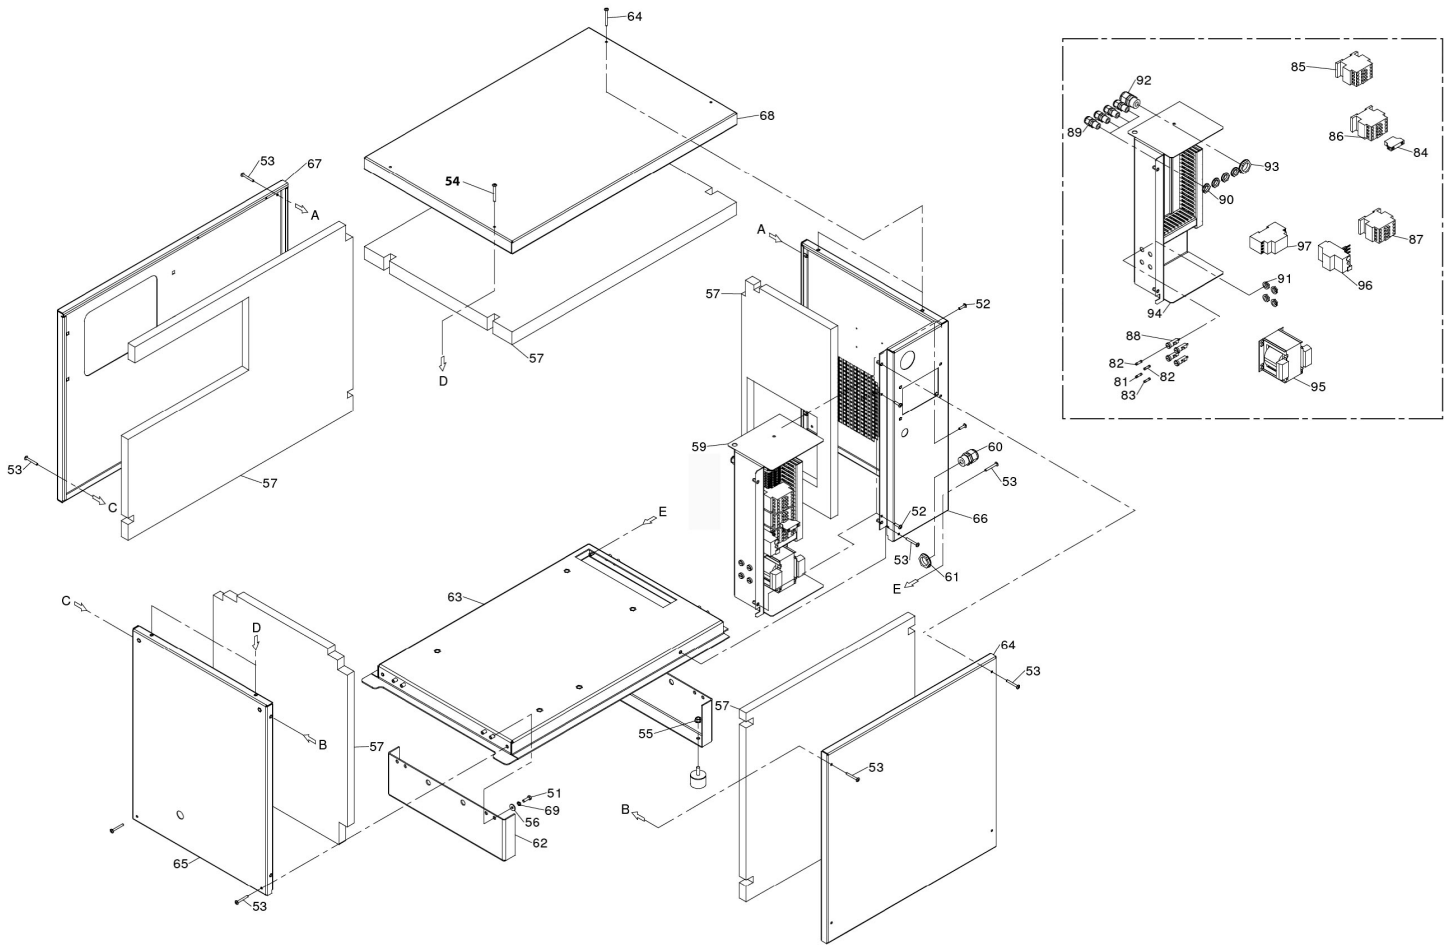

## Parts Information: Screw Compressor 270ltr 10hp 3ph Low Noise Model No: SSC12710

Item	Part No.	Description
51	SAC7011040000	SCREW (M6x20)
52	SAC7014420000	SKT. HD BOLT M5X20
53	SAC7014440000	SCREW (M5x40)
54	SAC7014450000	SCREW (M5x50)
55	SN8.S	STEEL NUT M8 ZINC DIN934 (SINGLE)
56	RW619.S	REPAIR WASHER M6x19 (SINGLE)
57	SAC7213520000	SOUNDPROF KIT
59	SAC7414750000	CONTROL BOX
60	SAC7500650000	ADJUSTER
61	SAC7500650010	LOCK NUT (M25)
62	SAC5167430008	FOOT
63	SAC7514120000	BASE
64	SAC7514130000	FRONT PANEL
65	SAC7514140000	SIDE PANEL
66	SAC7514150000	SIDE PANEL
67	SAC7514160000	REAR PANEL
68	SAC7514170000	UPPER PANEL
69	SAC7031030000	WASHER