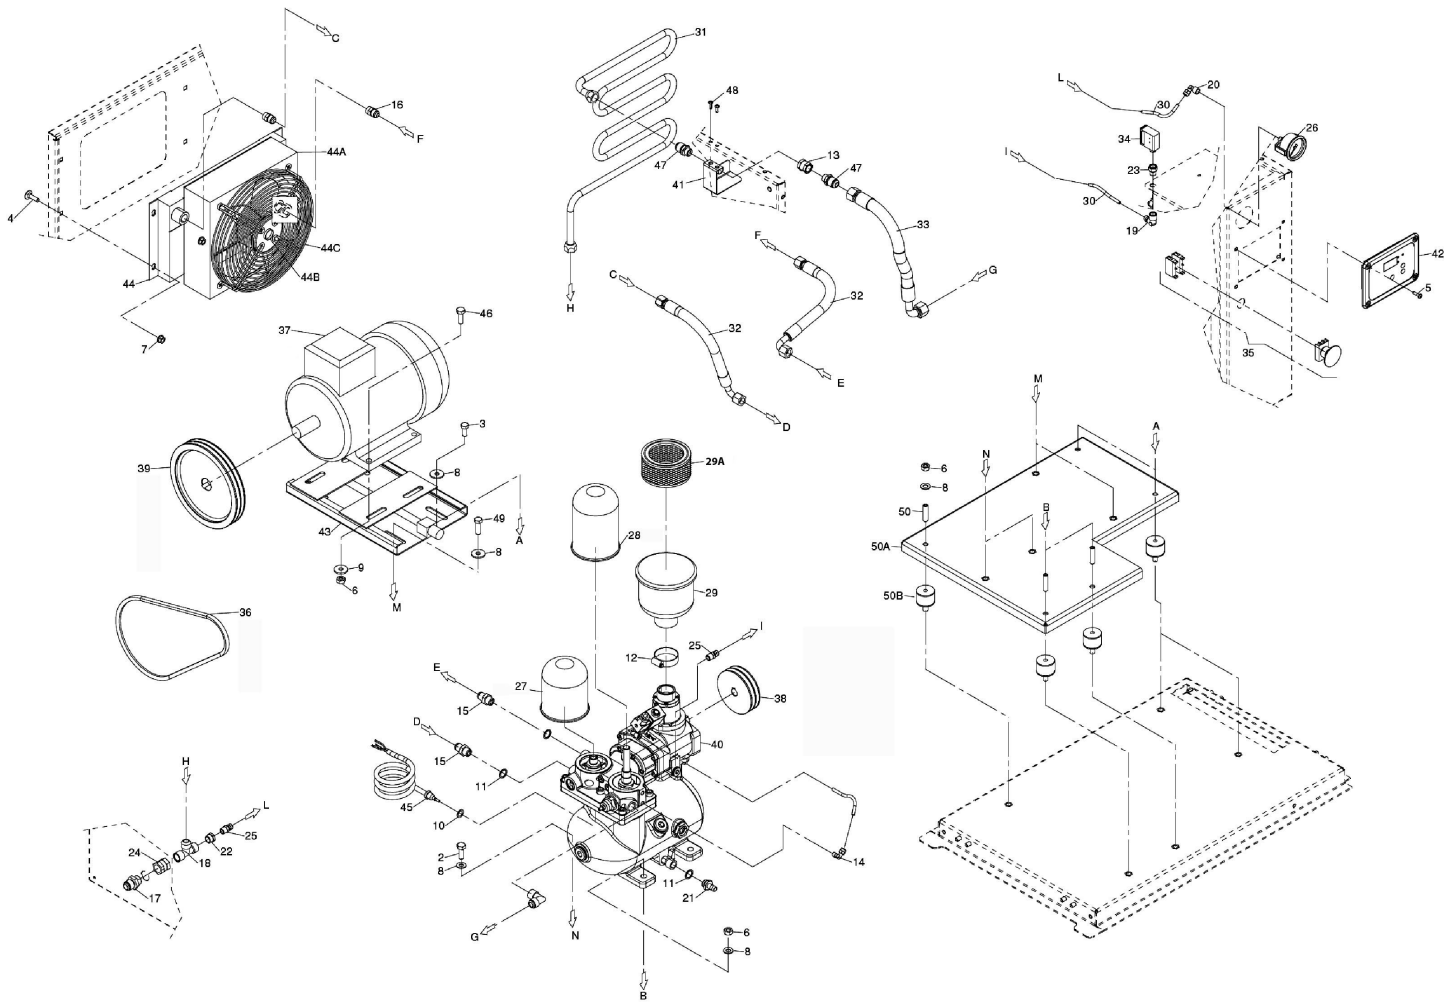

Parts Information:  
Screw Compressor 270ltr 10hp 3ph Low  
Noise  
Model No: SSC12710

**NOTE:** It is our policy to continually improve products and as such we reserve the right to alter data, specifications and component parts without prior notice.

01284 757500

01284 703534

sales@sealey.co.uk

www.sealey.co.uk

Parts Information:  
**Screw Compressor 270ltr 10hp 3ph Low Noise**  
**Model No: SSC12710**

Item	Part No.	Description
1	SAC4094910000	PANEL KIT
2	SAC7011160000	BOLT M10X30
3	SAC7011140000	SCREW (M10x20)
4	SAC7012610000	SCREW (M8x30)
5	SAC7014420000	SKT. HD BOLT M5X20
6	SN10.S	STEEL NUT M10 ZINC DIN934(SINGLE)
7	SN8.S	STEEL NUT M8 ZINC DIN934 (SINGLE)
8	FWM10.S	FLAT WASHER M10 SINGLE
9	RW1030.S	REPAIR WASHER M10x30 (SINGLE)
10	SAC7030670000	WASHER
11	SAC7030680000	WASHER
12	SAC7043140000	CLAMP
13	SAC6002803838	JOINT
14	SAC7080560000	ELBOW 3/8" UNF MALE-5mm PIPE
15	SAC7081340000	JOINT
16	SAC7085540000	JOINT
17	SAC7081311150	UNION 1/2"BSP X 2 L;40mm
18	SAC7082700000	JOINT 3-WAY
19	SAC7083280000	ELBOW
20	SAC7083290000	ELBOW
21	SAC7083940000	JOINT
22	SAC7085190000	FITTING 3/8"-1/4" M/F
23	SAC7085230000	ADAPTOR 1/4"BSP MALE-1/4"BSP FEMALE
24	SAC7085700000	UNION 1/2"BSP FEMALE X 2 L;26mm
25	SAC7086720000	JOINT
26	SAC7110400000	PRESSURE GAUGE 175 psi
27	SAC7211141150	OIL FILTER CARTRIDGE
28	SAC7211960000	OIL SEPARATOR CARTRIDGE