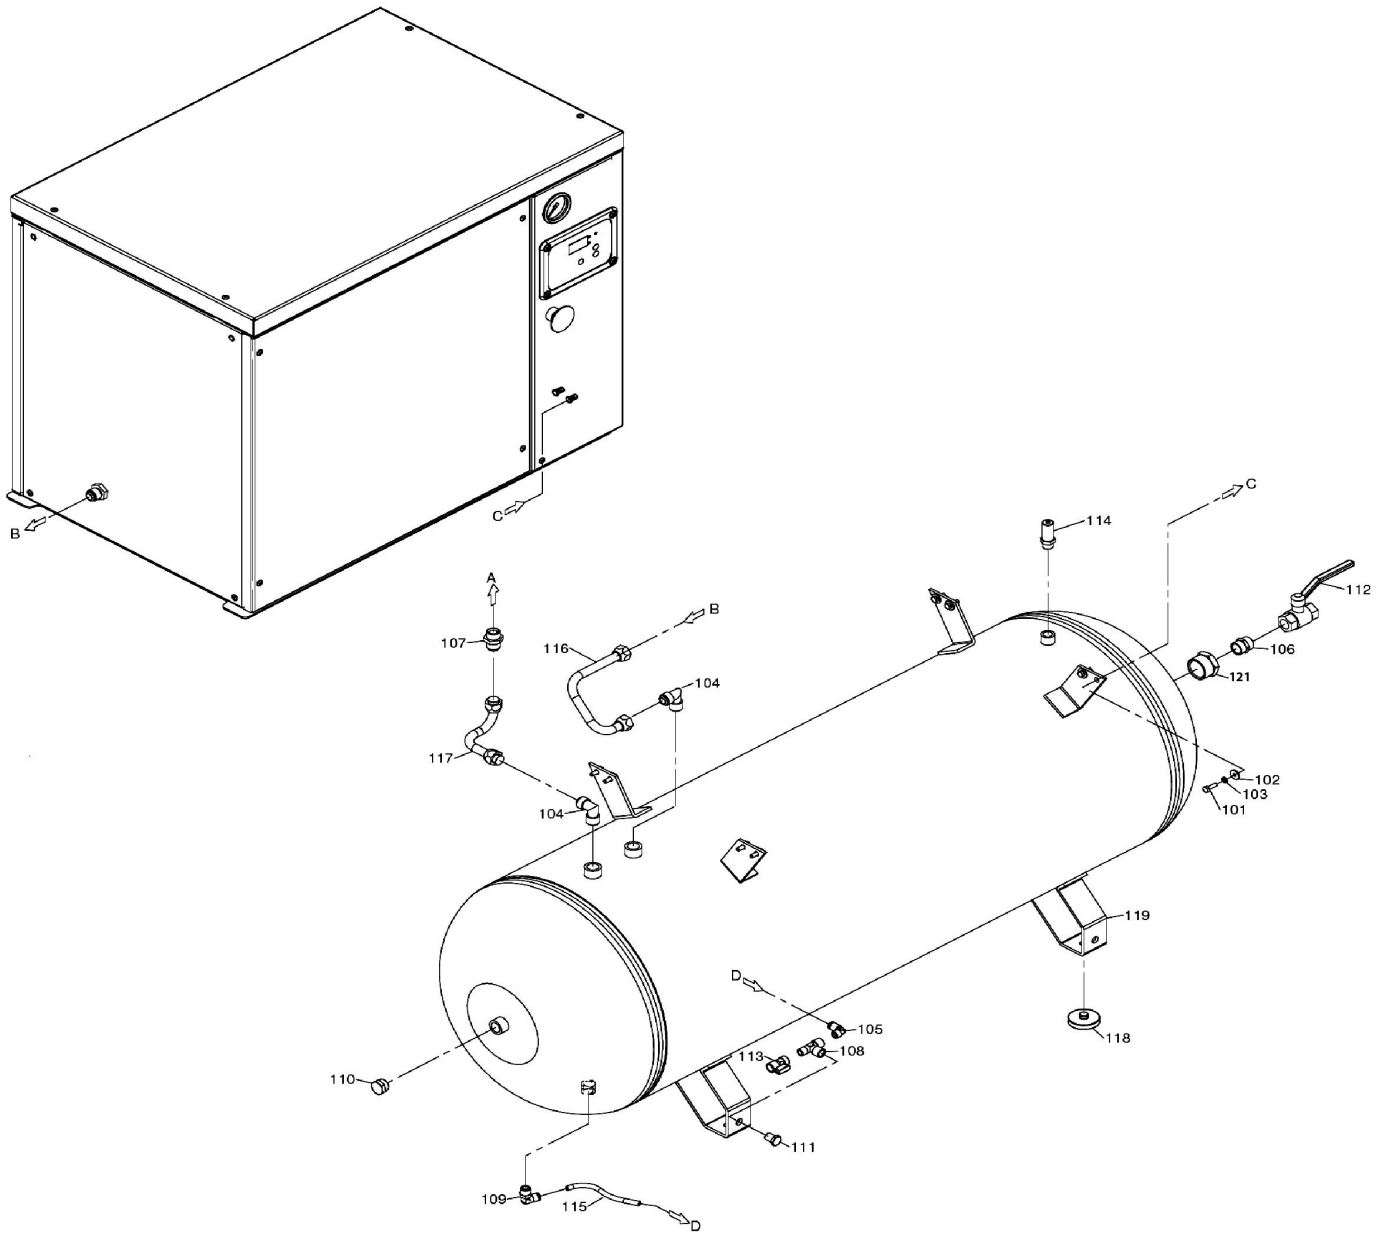

Parts Information:
Screw Compressor 270ltr 10hp 3ph Low Noise
Model No: SSC12710

Item	Part No.	Description
101	SAC7011040000	SCREW (M6x20)
102	RW619.S	REPAIR WASHER M6x19 (SINGLE)
103	SAC7031030000	WASHER
104	SAC7080160000	ELBOW 1/2"BSP MALE X2
105	SAC7080970000	ELBOW 1/4"BSP MALE-8mm PIPE
106	SAC7081010000	UNION 1/2"BSP MALE X2 L;33mm
107	SAC7081311150	UNION 1/2"BSP X 2 L;40mm
108	SAC7082050000	CROSS CONNECTOR 1/4"
109	SAC7082820000	ELBOW 3/8"BSP MALE-8mm PIPE
110	SAC7090030000	PLUG 1/2

Item	Part No.	Description
111	SAC7090090000	PLUG 1/4"
112	SAC7130150000	BALL VALVE 1/2"BSP FEMALE-1/2"BSP MALE
113	SAC7130170000	BALL VALVE 1/4"BSP FEMALE X 2
114	SAC7192090000	SAFETY VALVE 10bar 3/8"BSP MALE
115	SAC7230080000	HOSE
116	SAC7235010000	DELIVERY TUBE
117	SAC7235020000	HOSE
118	SAC7360400000	RUBBER FOOT
119	SAC7475760000	TANK 300ltr
121	SAC7085120000	TANK PLUG

NOTE: It is our policy to continually improve products and as such we reserve the right to alter data, specifications and component parts without prior notice.

IMPORTANT: No liability is accepted for incorrect use of product.

WARRANTY: Guarantee is 12 months from purchase date, proof of which will be required for any claim.

Sealey Group, Kempson Way, Suffolk Business Park, Bury St Edmunds, Suffolk. IP32 7AR

01284 757500

01284 703534

sales@sealey.co.uk

www.sealey.co.uk