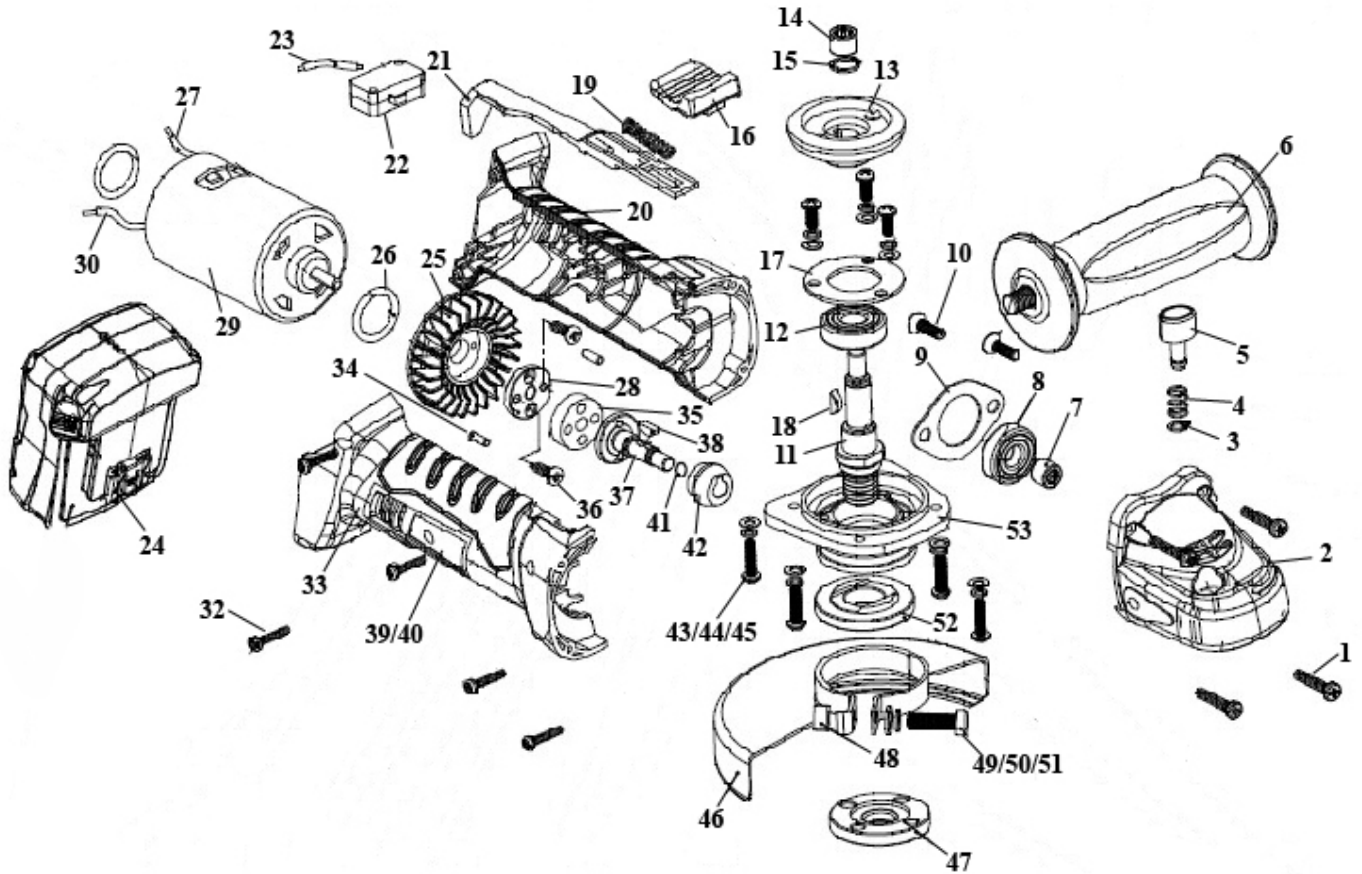

NOTE: It is our policy to continually improve products and as such we reserve the right to alter data, specifications and component parts without prior notice.

IMPORTANT: No liability is accepted for incorrect use of product.

WARRANTY: Guarantee is 12 months from purchase date, proof of which will be required for any claim.

Sealey Group, Kempson Way, Suffolk Business Park, Bury St Edmunds, Suffolk. IP32 7AR

01284 757500

01284 703534

sales@sealey.co.uk

www.sealey.co.uk