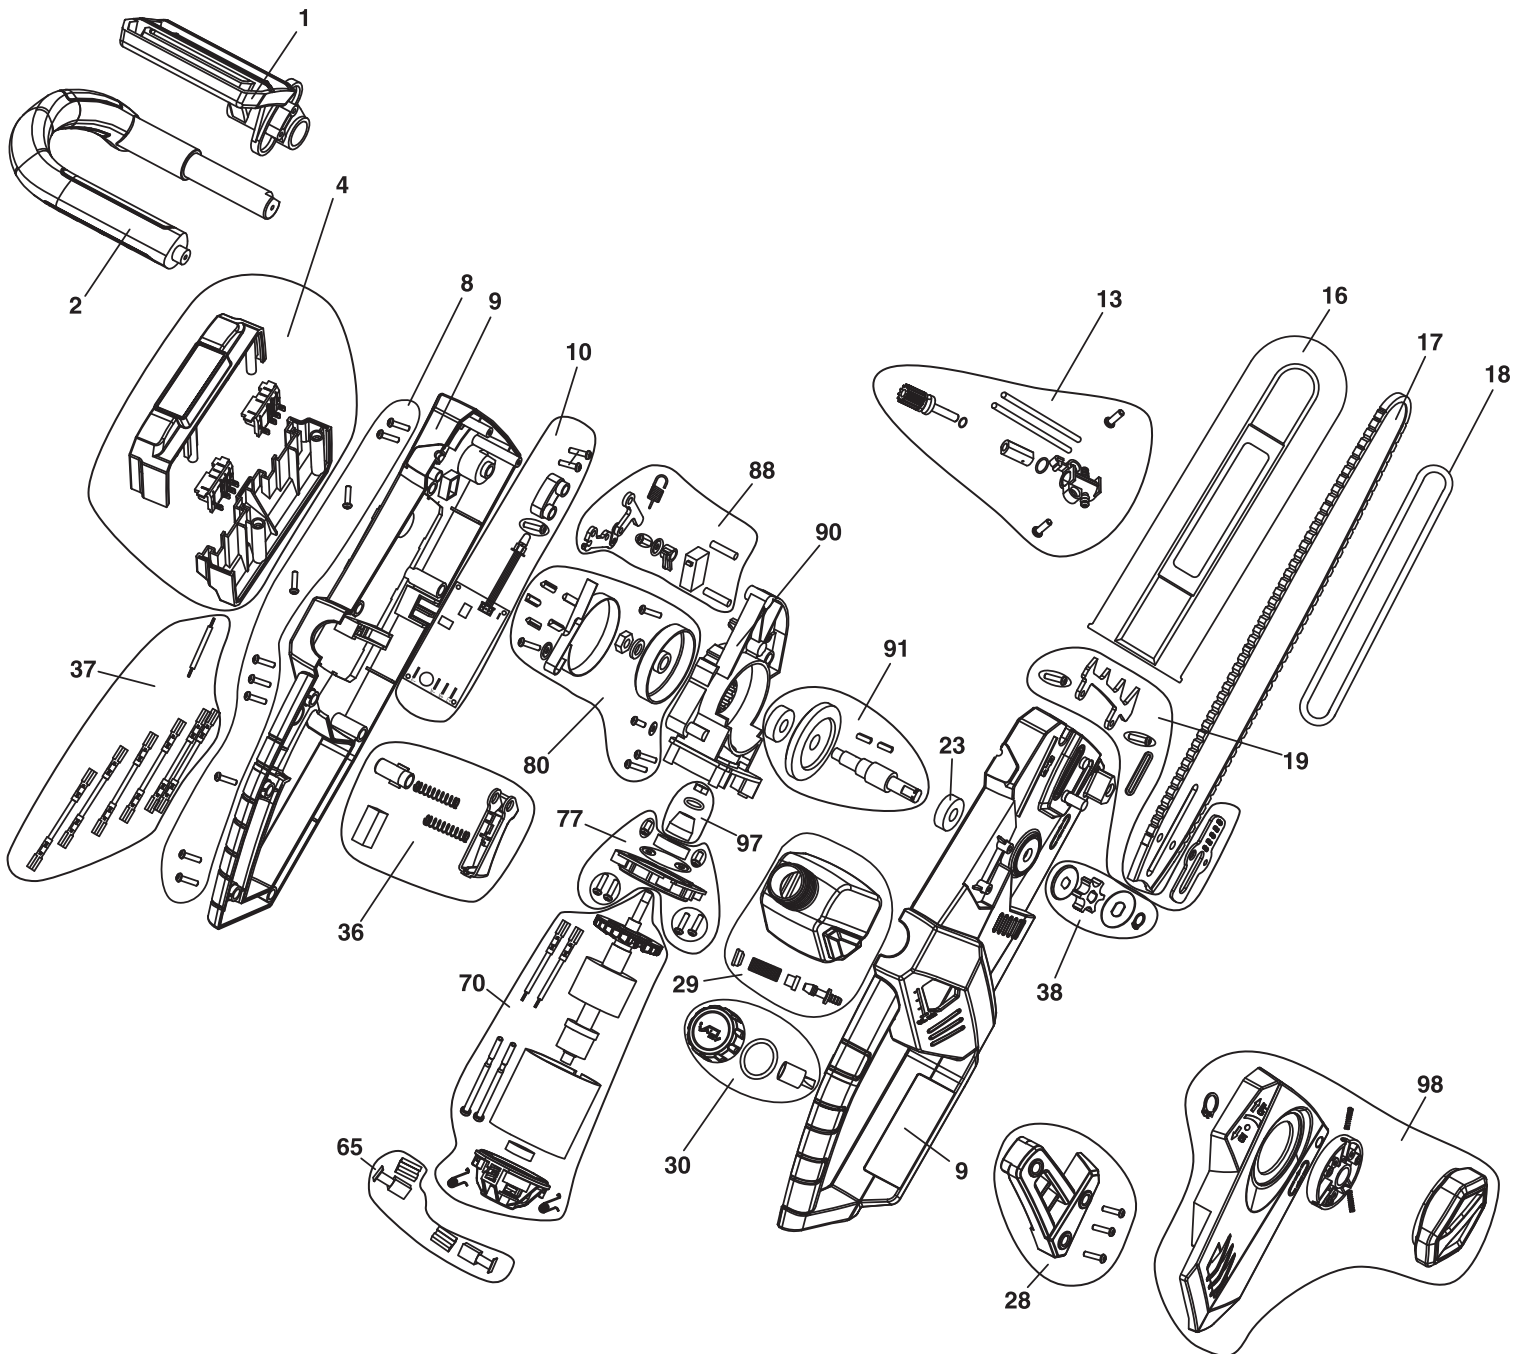

DRAPER®

40V

CHAINSAW

92423 - D20G/CS40 SPARE PARTS DRAWING

D20

MULTI-TOOL BATTERY SYSTEM