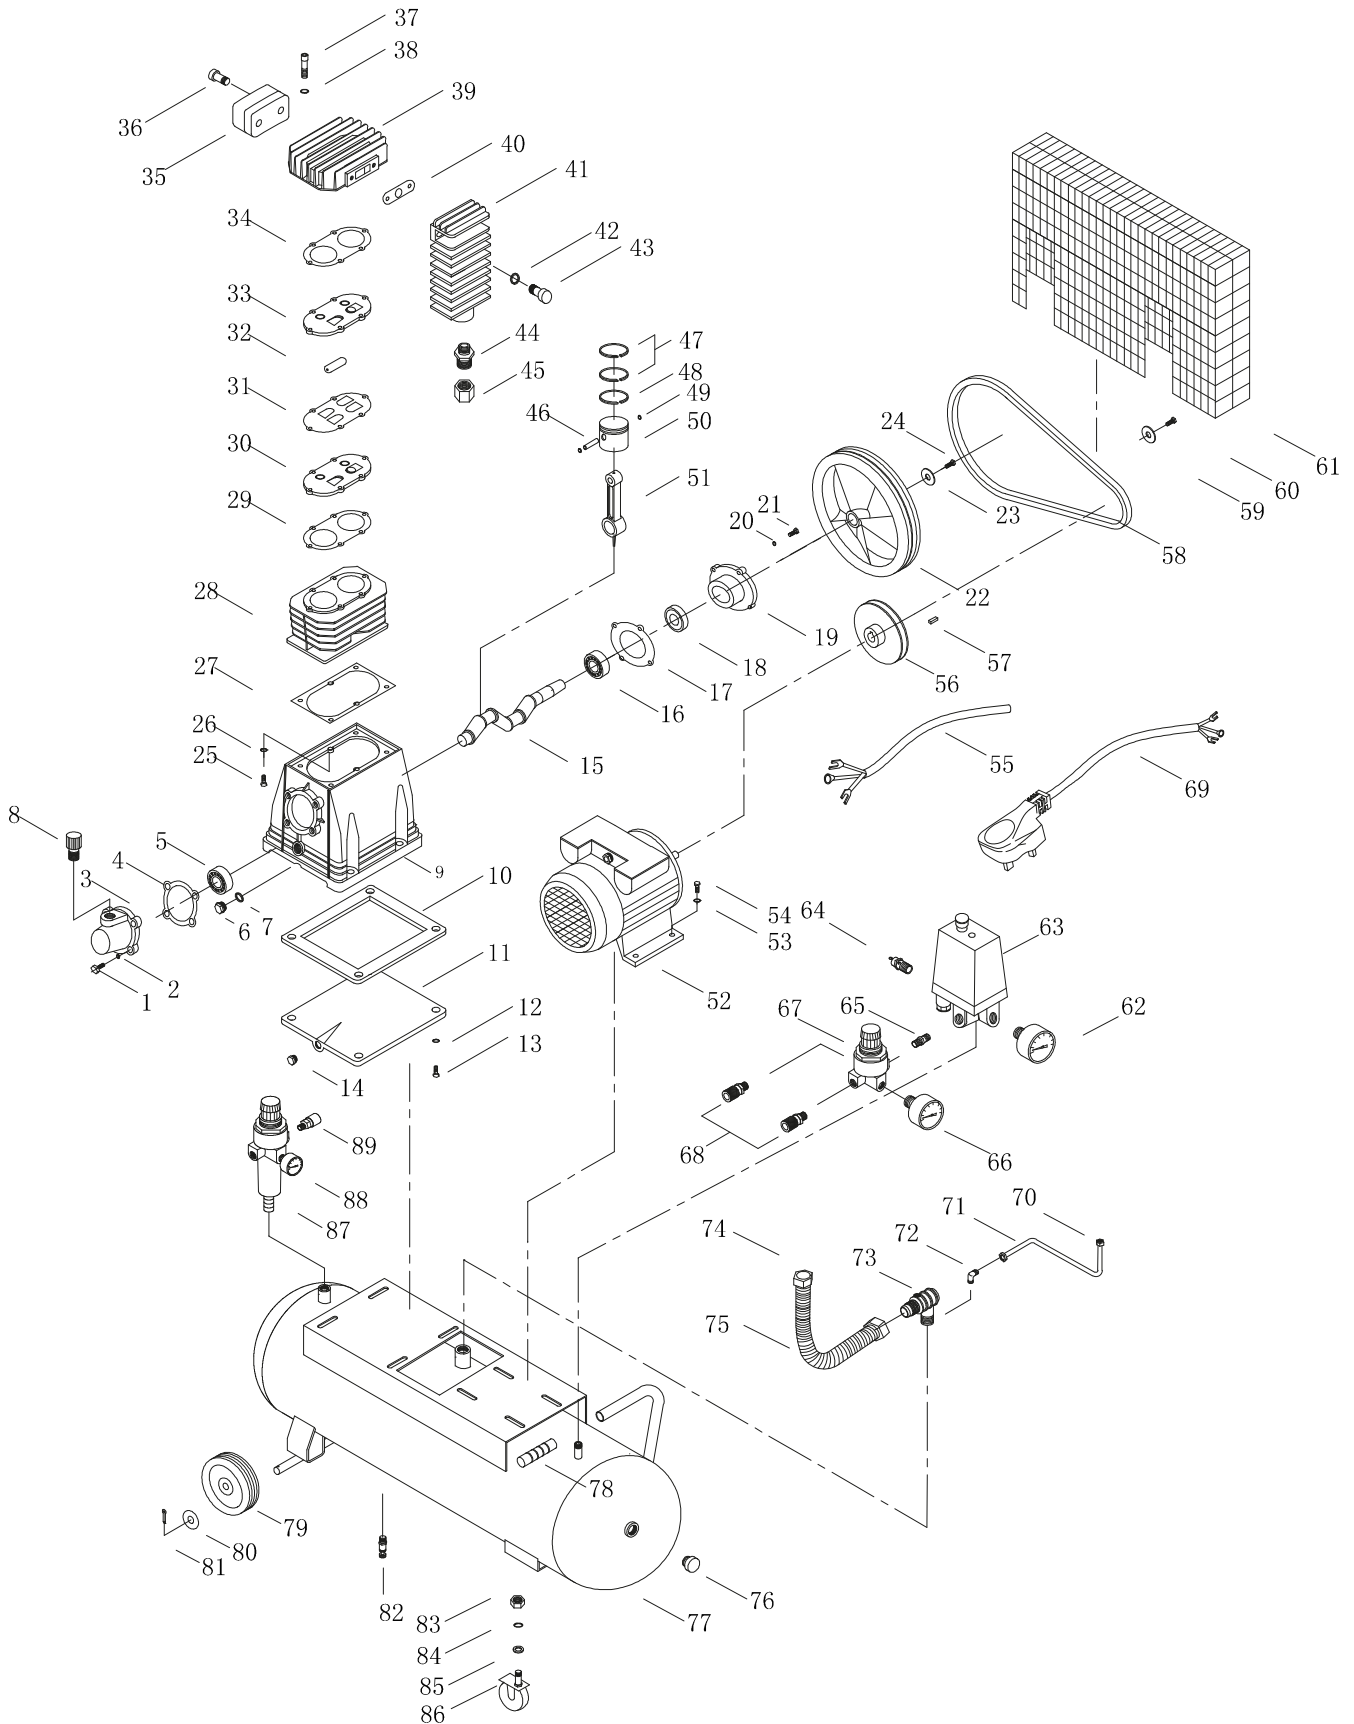

230V 200L BELT DRIVEN COMPRESSOR

55315 - DA200/369M SPARE PARTS DRAWING

230V 200L BELT DRIVEN COMPRESSOR

55315 - DA200/369M SPARE PARTS DRAWING

KEY No.	PART No.	STOCK No.	DESCRIPTION
1	CDA200/369M-01	79418	Screw
2	CDA200/369M-02	79470	Washer
3	CDA200/369M-03	79471	Rear Pump Housing
4	CDA200/369M-04	79496	Cover Plate
5	CDA200/369M-05	79498	Bearing
6	CDA200/369M-06	79499	Vial
7	CDA200/369M-07	79502	Gasket
8	CDA200/369M-08	79513	Breather Bung
9	CDA200/369M-09	79518	Crankcase
10	CDA200/369M-10	79519	Gasket
11	CDA200/369M-11	79523	Base plate
12	CDA200/369M-12	79539	Washer
13	CDA200/369M-13	79550	Screw
14	CDA200/369M-14	79580	Drain Bung
15	CDA200/369M-15	79830	Crankshaft
16	CDA200/369M-16	79838	Bearing
17	CDA200/369M-17	79863	Gasket
18	CDA200/369M-18	79865	Oil Seal
19	CDA200/369M-19	79866	Plate
20	CDA200/369M-20	79867	Washer
21	CDA200/369M-21	88242	Screw
22	CDA200/369M-22	88443	Flywheel
23	CDA200/369M-23	88784	Washer
24	CDA200/369M-24	88908	Screw
25	CDA200/369M-25	88978	Screw
26	CDA200/369M-26	89042	Washer
27	CDA200/369M-27	89047	Gasket
28	CDA200/369M-28	89049	Cylinder Block
29	CDA200/369M-29	89071	Gasket
30	CDA200/369M-30	89110	Plate
31	CDA200/369M-31	89111	Gasket
32	CDA200/369M-32	89129	Valve Blade
33	CDA200/369M-33	89136	Valve Plate
34	CDA200/369M-34	89148	Head Gasket
35	CDA200/369M-35	89159	Air Filter
36	CDA200/369M-36	89160	Screw
37	CDA200/369M-37	89211	Screw
38	CDA200/369M-38	89213	Washer
39	CDA200/369M-39	89294	Cylinder Head
40	CDA200/369M-40	89299	Cooling Gasket
41	CDA200/369M-41	89311	Cooling Head
42	CDA200/369M-42	89363	Washer
43	CDA200/369M-43	89364	Screw
44	CDA200/369M-44	89382	Connector
45	CDA200/369M-45	89417	Nut