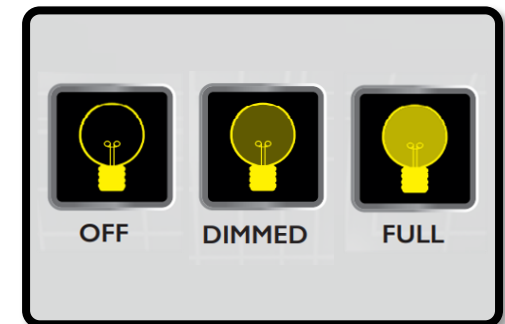

T5600
MIGHTY SCOPE

CONNECT YOUR DEVICE TO THE MIGHTY SCOPE

FULL INSTALLATION INSTRUCTIONS ARE INCLUDED IN THE BOX

Designed for
Professionals

T5600
MIGHTY SCOPE

PERFORMANCE

- ◀ 720P HIGH DEFINITION CAMERA
 - ◀ *CLEAR, CRISP HIGH RESOLUTION IMAGES*
- ◀ 6x BRIGHT WHITE LED'S
 - ◀ *MAXIMUM VISIBILITY*
- ◀ RUN TIME
 - ◀ *110 MINUTES - LIGHT OFF*
 - ◀ *90 MINUTES - DIMMED*
 - ◀ *70 MINUTES - FULL BEAM*