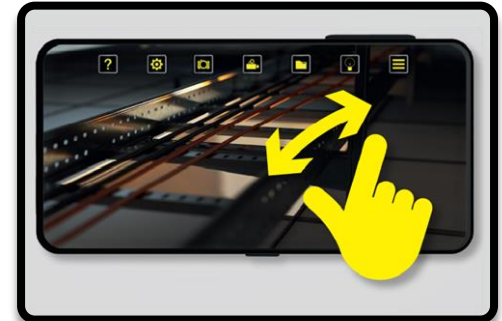

◀ BUILT IN WI-FI HOT SPOT

◀ *FAST, SIMPLE, CONVENIENT & RELIABLE*

Designed for
Professionals

T5600
MIGHTY SCOPE

EASE OF USE

- ◀ ALWAYS UP VIEWING MODE
 - ◀ *IN BUILT ACCELEROMETER*
- ◀ “PINCH SCREEN” ZOOM FUNCTION
 - ◀ *IMPROVED VISIBILITY & DETAIL*
- ◀ CHARGE INDICATOR LIGHT
 - ◀ *RED WHEN CHARGING*
 - ◀ *BLUE/WHITE LIGHT WHEN SWITCHED ON*

Designed for Professionals

T5600
A SUMMARY

T5600 MIGHTY SCOPE - WIRELESS INSPECTION CAMERA

ON/OFF SWITCH

CHARGE INDICATOR

ABS HOUSING

FREE APP
(ANDROID & IOS)

ANODIZED ALUMINIUM CAP
(WITH THREADED CONNECTION)