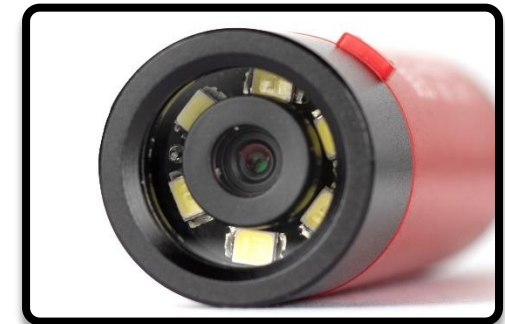

T5600 WIRELESS INSPECTION CAMERA

Designed for
Professionals

T5600
MIGHTY SCOPE

 **T5600 MIGHTY SCOPE - WIRELESS INSPECTION CAMERA**

THE  **T5600 MIGHTY SCOPE** WIRELESS INSPECTION CAMERA IS IDEAL FOR THE END USER
NEEDING TO **INSPECT, PHOTOGRAPH OR RECORD VIDEO** IN LOCATIONS WITH LIMITED ACCESS

T5600
MIGHTY SCOPE CAMERA

USB-C CHARGING CABLE
CHARGING CABLE

Designed for
Professionals

T5600

WHAT'S IN THE KIT?

T5600 MIGHTY SCOPE - WIRELESS INSPECTION CAMERA

FLEXIBLE GOOSE NECK
MULTI ANGLE VIEWING

MAGNETIC FRONT HOOK
CONNECTS TO FERROUS METAL OBJECTS

FRONT HOOK
HOOKS CABLES OR OBJECTS

THREAD ADAPTORS (MALE & FEMALE) COLLAR & SPARE O RINGS
ADAPTORS ALLOW CONNECTION WITH ALL 1/4" RODS

Designed for
Professionals

T5600

WHAT'S IN THE KIT?

THE  T5600 MIGHTY SCOPE WIRELESS INSPECTION CAMERA IS IDEAL FOR THE END USER NEEDING TO INSPECT, PHOTOGRAPH OR RECORD VIDEO IN LOCATIONS WITH LIMITED ACCESS

T5600
MIGHTY SCOPE

CONNECT YOUR DEVICE TO THE MIGHTY SCOPE

FULL INSTALLATION INSTRUCTIONS ARE INCLUDED IN THE BOX

Designed for
Professionals

T5600
MIGHTY SCOPE

PERFORMANCE

- ◀ 720P HIGH DEFINITION CAMERA
 - ◀ *CLEAR, CRISP HIGH RESOLUTION IMAGES*
- ◀ 6x BRIGHT WHITE LED'S
 - ◀ *MAXIMUM VISIBILITY*
- ◀ RUN TIME
 - ◀ *110 MINUTES - LIGHT OFF*
 - ◀ *90 MINUTES - DIMMED*
 - ◀ *70 MINUTES - FULL BEAM*