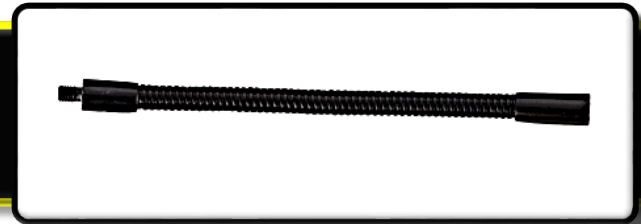

T5600 WIRELESS INSPECTION CAMERA

Designed for
Professionals

T5600
MIGHTY SCOPE

 **T5600 MIGHTY SCOPE - WIRELESS INSPECTION CAMERA**

THE  **T5600 MIGHTY SCOPE** WIRELESS INSPECTION CAMERA IS IDEAL FOR THE END USER
NEEDING TO **INSPECT, PHOTOGRAPH OR RECORD VIDEO** IN LOCATIONS WITH LIMITED ACCESS

T5600
MIGHTY SCOPE CAMERA

USB-C CHARGING CABLE
CHARGING CABLE

Designed for
Professionals

T5600

WHAT'S IN THE KIT?

T5600 MIGHTY SCOPE - WIRELESS INSPECTION CAMERA

FLEXIBLE GOOSE NECK
MULTI ANGLE VIEWING

MAGNETIC FRONT HOOK
CONNECTS TO FERROUS METAL OBJECTS

FRONT HOOK
HOOKS CABLES OR OBJECTS

THREAD ADAPTORS (MALE & FEMALE) COLLAR & SPARE O RINGS
ADAPTORS ALLOW CONNECTION WITH ALL 1/4" RODS

Designed for
Professionals

T5600

WHAT'S IN THE KIT?

THE  T5600 MIGHTY SCOPE WIRELESS INSPECTION CAMERA IS IDEAL FOR THE END USER NEEDING TO INSPECT, PHOTOGRAPH OR RECORD VIDEO IN LOCATIONS WITH LIMITED ACCESS