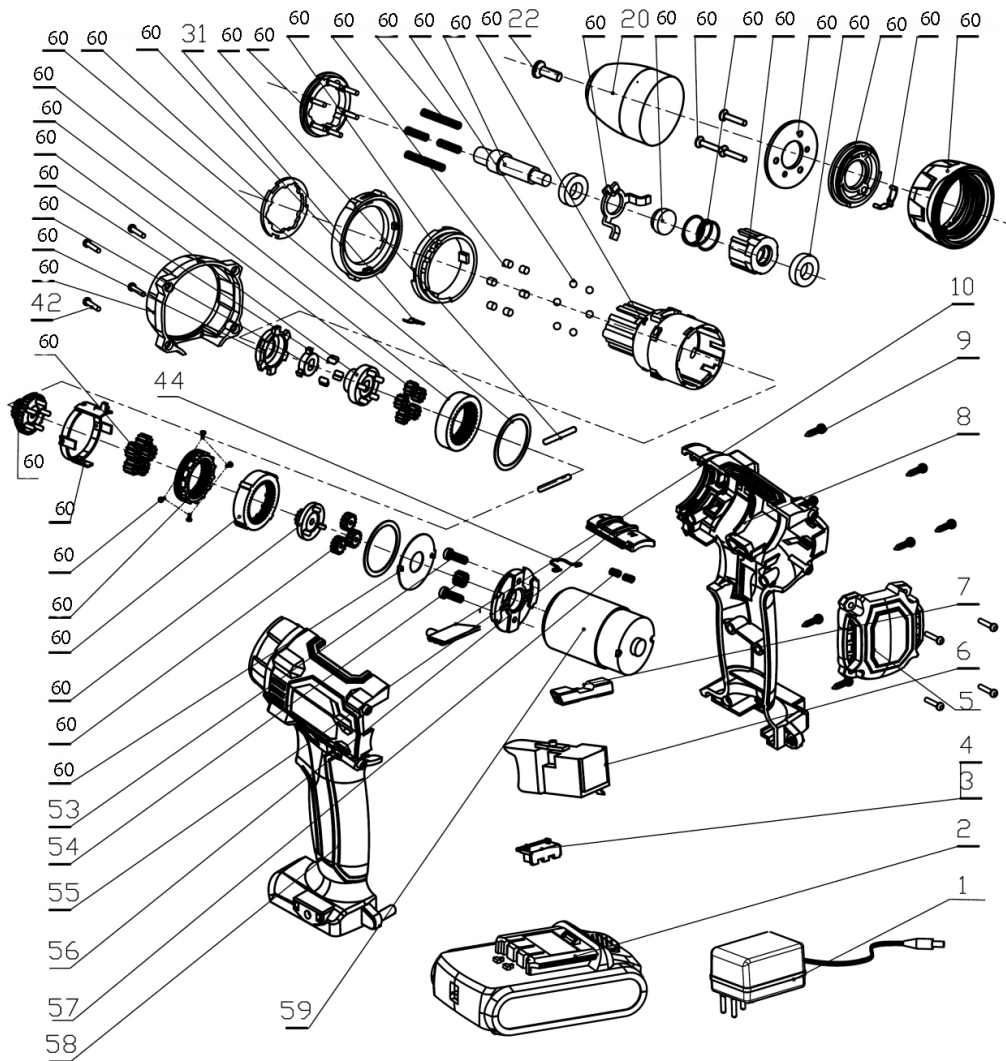

Parts Information:
**Cordless 10mm Hammer Drill/Driver 18V
 1.5Ah Lithium-ion 2-Speed - Fast Charger
 Model No: CP18VLD**

Item	Part No.	Description
1	CP18VLD.01	BATTERY CHARGER
2	CP18VLD.BP	CORDLESS POWER TOOL BATTERY
3	CP18VLD.03	CONNECTION BRACKET
4	CP18VLD.04	CONNECTION LINK
5	CP18VLD.05	BACK COVER
6	CP18VLD.06	SWITCH
7	CP18VLD.07	BUTTON (L/F)
8	CP18VLD.08	HOUSING, RIGHT SIDE & LEFT SIDE
9	CP18VLD.09	SCREW
10	CP18VLD.10	WASHER
20	CP18VLD.20	KEYLESS DRILL CHUCK 0.8-10mm
22	CP18VLD.22	CHUCK SCREW

Item	Part No.	Description
31	CP18VLD.31	PIN
42	CP18VLD.42	HEX SHAFT LOCK
44	CP18VLD.44	HIGH/LOW SPEED CLIP
53	CP18VLD.53	SCREW & WASHER SET
54	CP18VLD.54	MOTOR GEAR
55	CP18VLD.55	MOTOR BRACKET
56	CP18VLD.56	HIGH/LOW SPEED BUTTON
57	CP18VLD.57	SPRING
58	CP18VLD.58	HOUSING, LEFT SIDE & RIGHT SIDE
59	CP18VLD.59	MOTOR 18V
60	CP18VLD.GA	GEARBOX ASSEMBLY