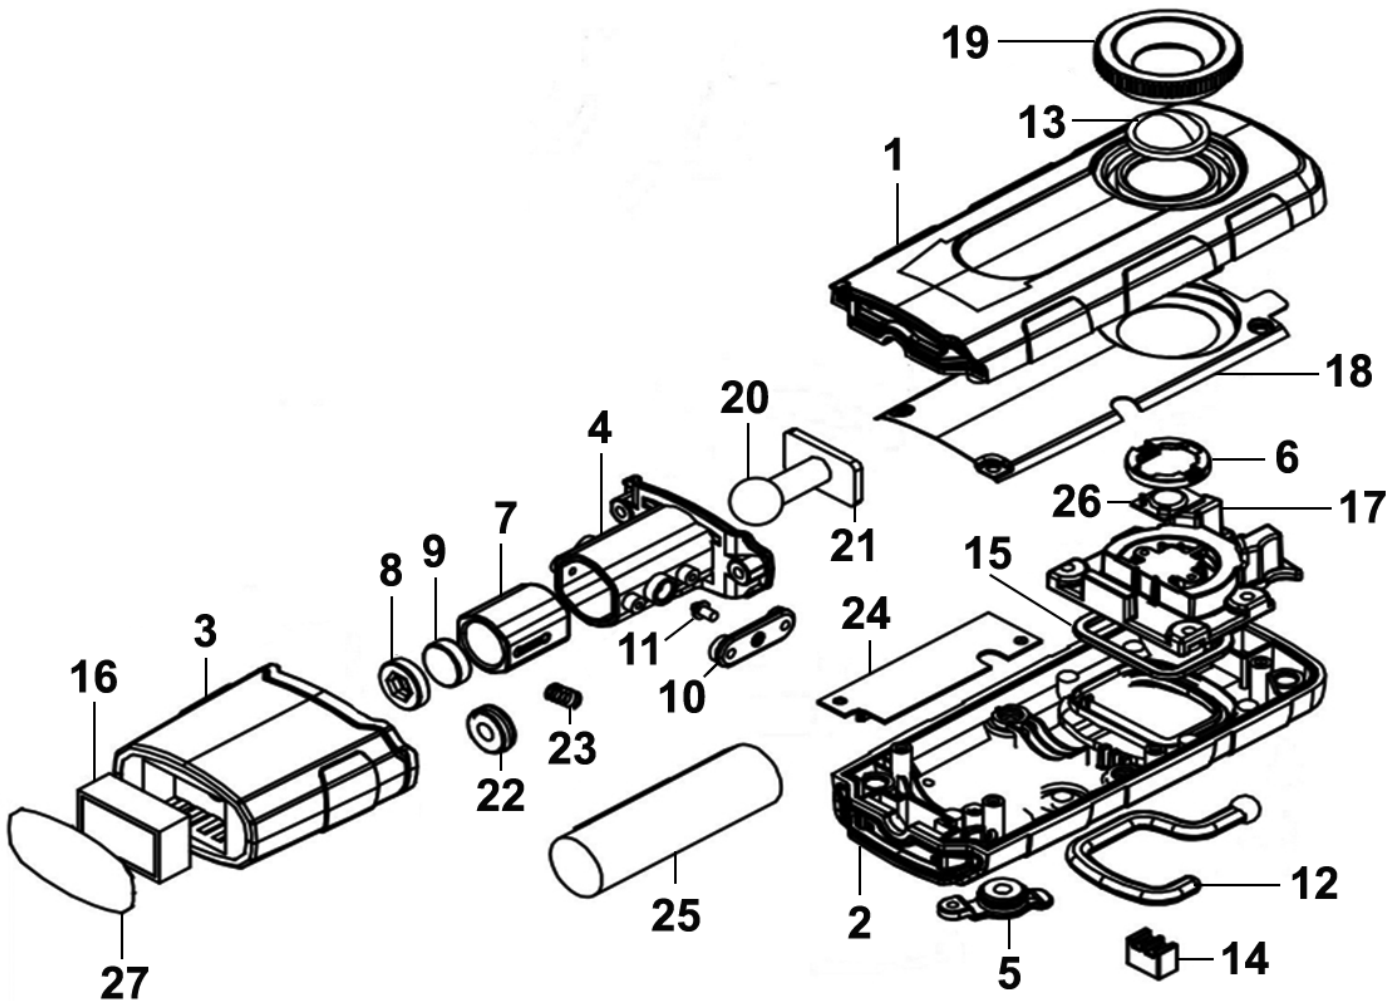

Parts Information:  
**Rechargeable 360° Inspection Lamp COB**  
**LED Colour Match CRI 96 - 3 Colour**  
**Model No: LED360CM.V4**

Item	Part No.	Description
1	LED360CM.01	Front Housing
2	LED360CM.02	Back Housing
3	LED360CM.03	Handle
4	LED360CM.04	Rotating Support (Large)
5	LED360CM.05	Charging Socket Cover
6	LED360CM.06	Cob Support
7	LED360CM.07	Rotating Support (Small)
8	LED360CM.08	Ball Support (Upper)
9	LED360CM.09	Ball Support (Lower)
10	LED360CM.10	Rotating Support
11	LED360CM.11	Rotating Support Pin
12	LED360CM.12	Hook, Top
13	LED360CM.13	Led Lens
14	LED360CM.14	Indicator Support

Item	Part No.	Description
15	LED360CM.15	Seal
16	LED360CM.16	Magnet (Bottom)
17	LED360CM.17	Plate
18	LED360CM.18	Aluminium Lamp Surround
19	LED360CM.19	Metal Lamp Reflector
20	LED360CM.20	Pivot
21	LED360CM.21	Pivot Plate
22	LED360CM.22	Wavey Spring
23	LED360CM.23	Spring
24	LED360CM.V4-24	PCB
25	LED360CM.25	Battery W/Connector 3.7v 2600mah li-ion (18x66mm)
26	LED360CM.V4-26	5W COB
27	LED360CM.27	Magnet Label