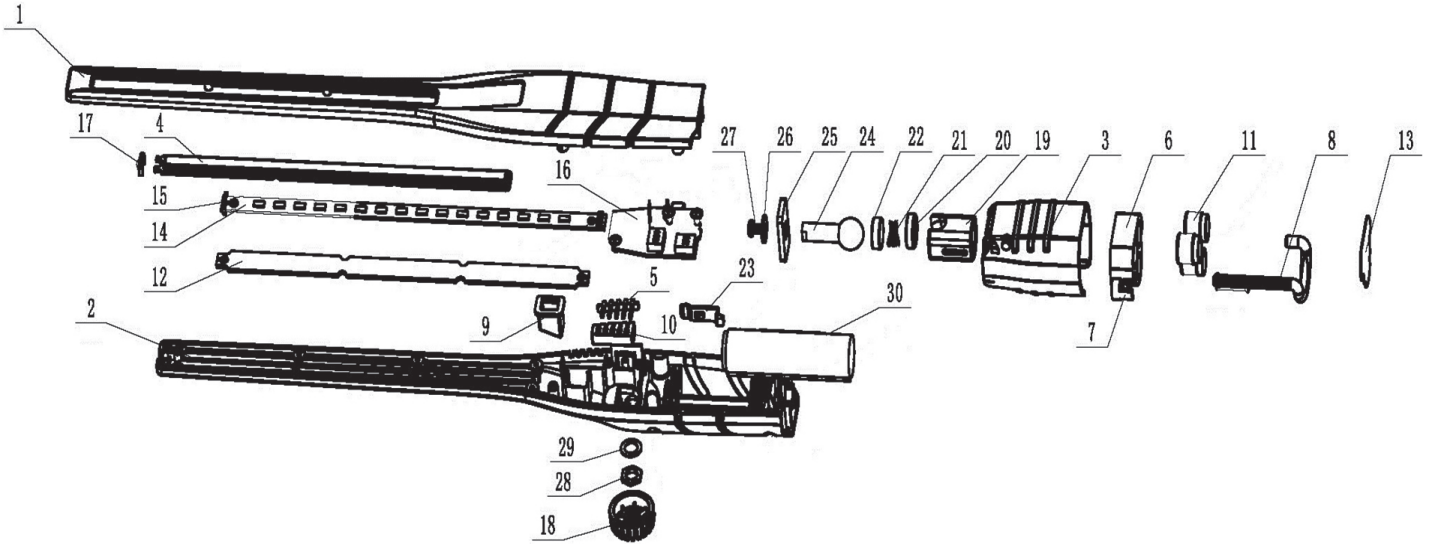

Parts Information:  
 Rechargeable 360° Slim Inspection Lamp 16 SMD  
 LED + 1W LED + UV Light Black Lithium-ion  
**Model No: LED3604UV**

Item	Part No.	Description
1	LED3604.01	Front Housing 'Black'
2	LED3604.02	Back Housing 'Black'
3	LED3604.03	Handle 'Black'
4	LED3604.04	Clear Lens
5	LED3604.05	Reflector
6	LED3604.06	Magnetic Base
7	LED3604.07	Hook Support
8	LED3604.08	Nylon Hook
9	LED3604.09	Switch Cap for Headlight
10	LED3604.10	Indicator Support
11	LED3604.11	Magnet
12	LED3604.12	Plate
13	LED3604.13	Bottom Sticker
14	LED3604UV.14	16SMD (+ 4UV)
15	LED3604.15	Head Led PCB

Item	Part No.	Description
16	LED3604UV.16	PCB
17	LED3604.17	Head Led Lens
18	LED3604.18	Light Switch
19	LED3604.19	Small Ball Support
20	LED3601.13	Pivot Protection Cap
21	LED3601.24	Wave Spring
22	LED3601.13	Pivot Protection Cap
23	LED3604.23	Charging Socket Cover
24	LED3601.23	Pivot
25	LED3601.07	Pivot Plate
26	LED3604.26	Washer M12
27	LED3604.27	Screw m4x6
28	LED3606.28	Hex nut m6
29	LED3604.29	Washer 11mm
30	LED3604.30	Battery 3.7v 2600mah