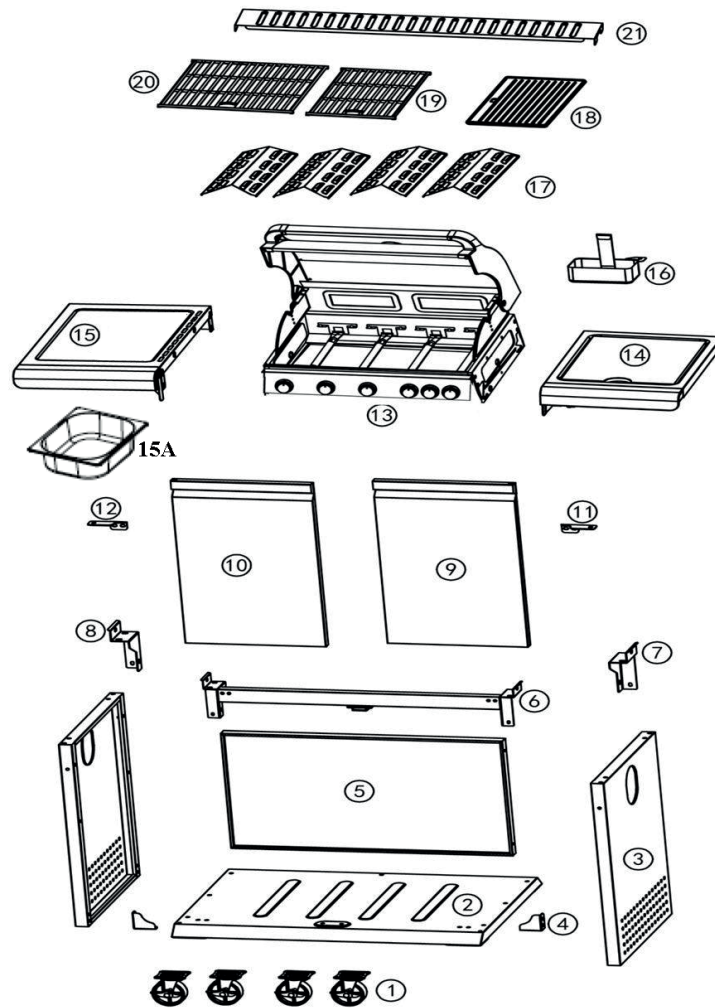

Parts Information:  
**Gas BBQ 5 Burner + Side Burner &  
 Side Bowl**  
**Model No: BBQ11**

Item	Part No.	Description
1	BBQ12.01	CASTOR
2	BBQ11.02	BOTTOM PANEL
3	BBQ11.03	SIDE PANEL
4	BBQ11.04	SUPPORT FOR BOTTOM PANEL
5	BBQ11.05	BACK PANEL
6	BBQ11.06	FRONT BAR FOR DOOR
7	BBQ11.07	RIGHT SUPPORT FOR TOP GRILL
8	BBQ11.08	LEFT SUPPORT FOR TOP GRILL
9	BBQ11.09	RIGHT DOOR
10	BBQ11.10	LEFT DOOR
11	BBQ11.11	RIGHT SUPPORT FOR DOOR
12	BBQ11.12	LEFT SUPPORT FOR DOOR
13	BBQ11.13	TOP GRILL (c/w LID)
14	BBQ11.14	RIGHT SIDE SHELF (c/w BURNER)
15	BBQ11.15	LEFT SIDE SHELF (FOR ICE COOLER)
15A	BBQ11.15A	ICE COOLER (STAINLESS STEEL BOWL)

Item	Part No.	Description
16	BBQ11.16	GREASE COLLECTOR
17	BBQ11.17	FLAME PROTECTOR
18	BBQ11.18	COOKING PLATE (22x41.5cm)
19	BBQ11.19	COOKING GRILL (22x41.5cm)
20	BBQ11.20	COOKING GRILL (33x41.5cm)
21	BBQ11.21	WARMING RACK
--	BBQ11.22	GAS KNOB ( <b>not shown</b> )
--	BBQ11.23	UK REGULATOR c/w 0.8m HOSE ( <b>not shown</b> )
--	BBQ11.24	IGNITOR WITH WIRE ( <b>not shown</b> )
--	BBQ11.25	VALVE COMPLETE (VALVE/GAS TUBE/CONNECTOR) ( <b>not shown</b> )
--	BBQ11.26	SIDE BURNER ( <b>not shown</b> )
--	BBQ11.27	MAIN BURNER ( <b>not shown</b> )
--	BBQ11.28	THERMOMETER ( <b>not shown</b> )
--	BBQ11.FK	FIXING KIT ( <b>not shown</b> )