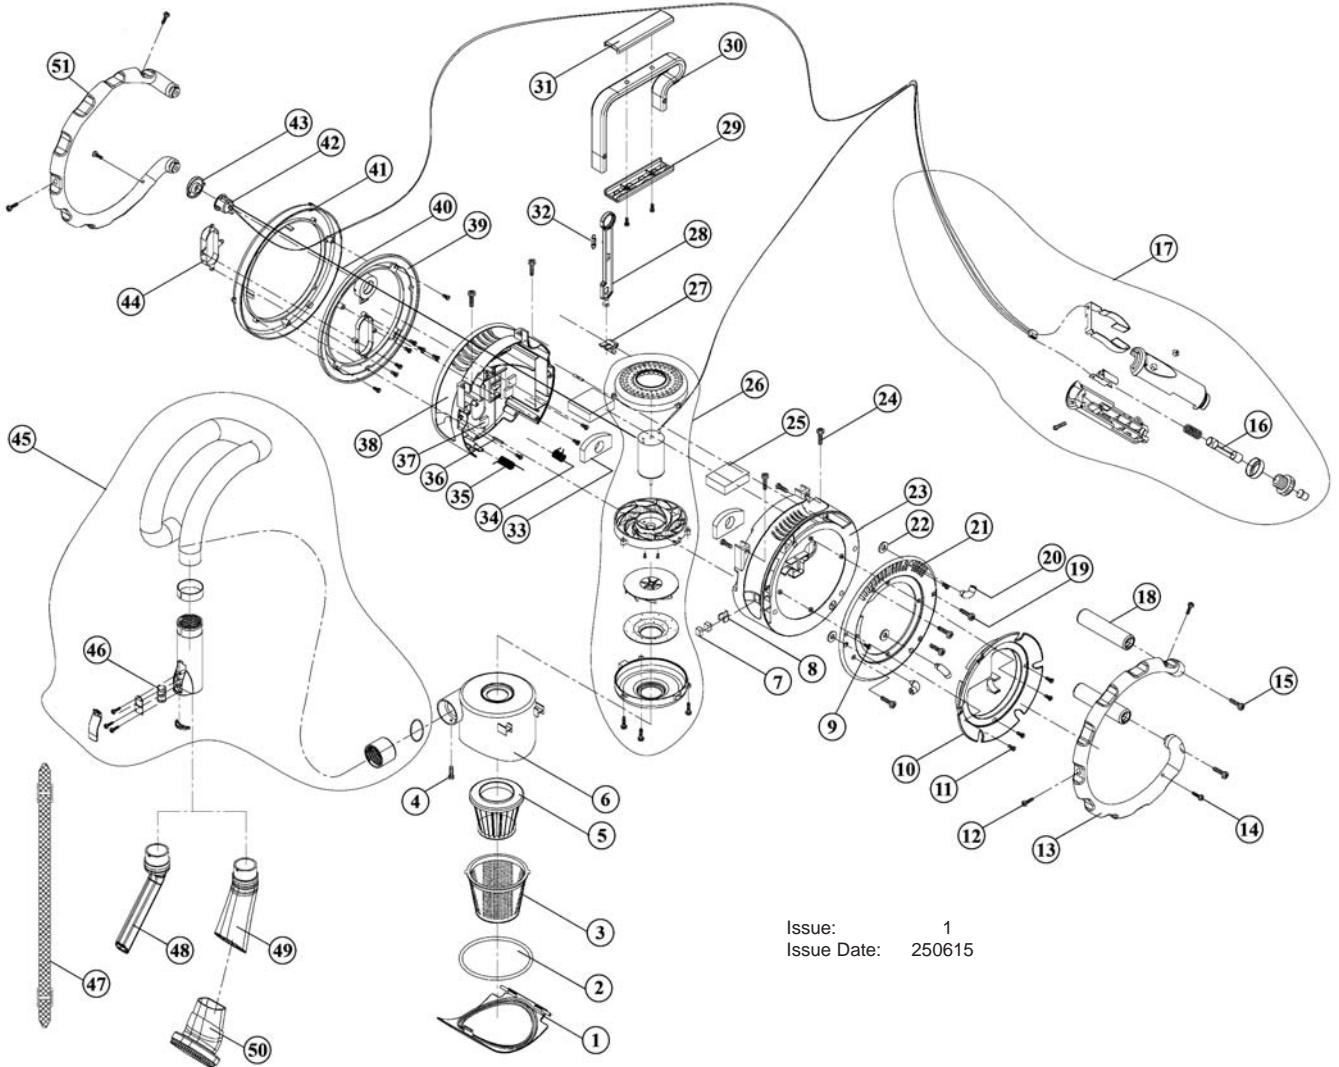

PARTS FOR:
WET & DRY CAR VACUUM CLEANER 12V
 MODEL: **CPV100**

Issue: 1
 Issue Date: 250615

ITEM	PART NO	DESCRIPTION	ITEM	PART NO	DESCRIPTION	ITEM	PART NO	DESCRIPTION
1	CPV100.01	DUST COVER	18	CPV100.18	BRACKET	35	CPV100.35	SPRING
2	CPV100.02	FOAM RING	19	CPV100.19	SCREW (4x14)	36	CPV100.36	PIN
3	CPV100.03	FILTER SCREEN	20	CPV100.20	HOOK	37	CPV100.37	FOAM
4	CPV100.04	SCREW (3x6)	21	CPV100.21	BACK COVER	38	CPV100.38	FRONT HOUSING
5	CPV100.05	FILTER ELEMENT	22	CPV100.22	WASHER	39	CPV100.39	COVER
6	CPV100.06	DUST BARREL	23	CPV100.23	BACK HOUSING	40	CPV100.40	WIRING
7	CPV100.07	MAGNET	24	CPV100.24	SCREW (3x14)	41	CPV100.41	FRONT COVER
8	CPV100.08	MAGNET HOLDER	25	CPV100.25	SILENCER FOAM	42	CPV100.42	POWER SWITCH
9	CPV100.09	SCREW (3x8)	26	CPV100.26	MOTOR ASS'Y	43	CPV100.43	SWITCH COVER
10	CPV100.10	BASE PLATE	27	CPV100.27	HOOK	44	CPV100.44	VISUAL WINDOW
11	CPV100.11	SCREW (3x10)	28	CPV100.28	HANDLE SUPPORT	45	CPV100.45	VACUUM HOSE ASS'Y
12	CPV100.12	SCREW (4x10)	29	CPV100.29	BOTTOM COVER FOR HANDLE	46	CPV100.46	BATTERY
13	CPV100.13	RIGHT BRACKET	30	CPV100.30	HANDLE	47	CPV100.47	STRAP
14	CPV100.14	SCREW (4x10)	31	CPV100.31	TOP COVER FOR HANDLE	48	CPV100.48	CREVICE TOOL
15	CPV100.15	SCREW (5x16)	32	CPV100.32	SPRING	49	CPV100.49	NOZZLE (MULTI-PURPOSE)
16	CPV100.16	FUSE	33	CPV100.33	SILENCER FOAM	50	CPV100.50	ROUND BRUSH
17	CPV100.17	POWER CORD KIT	34	CPV100.34	SPRING	51	CPV100.51	LEFT BRACKET