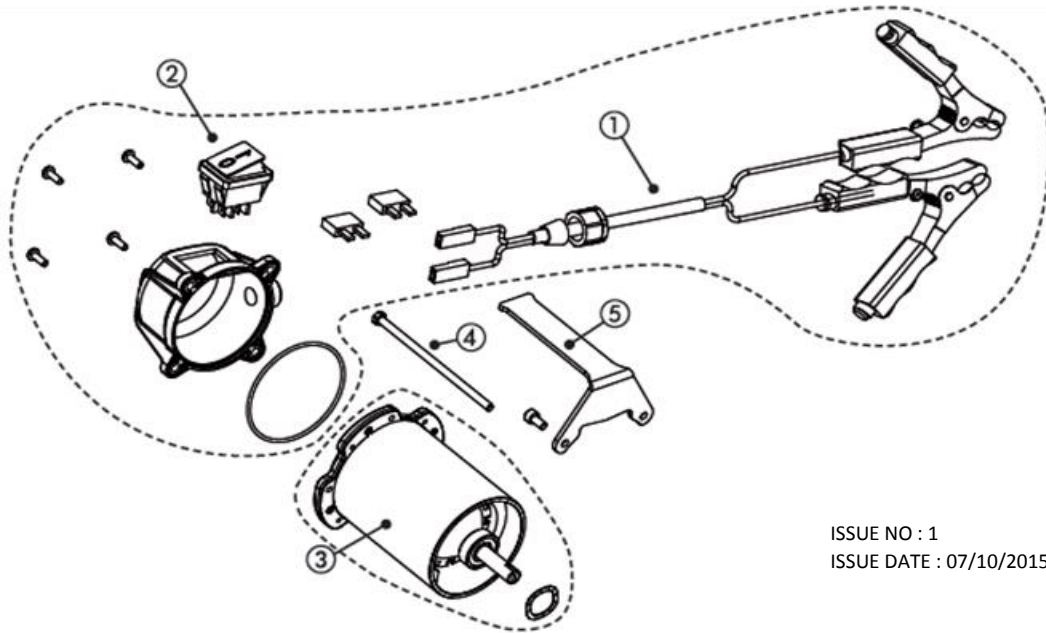

PARTS FOR:
 PORTABLE DIESEL TANKS 125ltr/220ltr/430ltr
MODELS: D12512V / D22012V / D43012V

ISSUE NO : 1
 ISSUE DATE : 07/10/2015

ITEM	PART NO	DESCRIPTION
1	D43012V.P01	4m CABLE AND CLAMP KIT
2	D43012V.P02	ON/OFF SWITCH
3	D43012V.P03A	12V MOTOR
4	D43012V.P04	SCREW (11x4)
5	D43012V.P05	HANDLE
6	D43012V.P06	BY PASS SPRING
7	D43012V.P07	BY PASS VALVE
8	D43012V.P08	BODY PUMP
9	D43012V.P09	TENUTA SEAL
10	D43012V.P10	VANE (SINGLE)
--	D43012V.P10A	KIT VANE (5PCS)
11	D43012V.P11	ROTOR
12	D43012V.P12	COVER
13	D43012V.P13	KEY
14	D22012V.P14	BASE FOR D12512V/D22012V
14	D43012V.P14	BASE FOR D43012V
15	D43012V.P15	FRONT O-RING
--	D43012V.ACC1	2" REFILLING CUP
--	D43012V.ACC2	LEVEL CONTROL
--	D43012V.ACC3	AUTOMATIC FUEL NOZZLE WITH SWIVEL CONNECTOR
--	D43012V.ACC4	12V DIESEL FUEL PUMP w/o ACCESSORIES
--	D43012V.ACC5	12V DIESEL FUEL PUMP WITH 4m ELECTRIC CABLE
--	D12512V.ACC6	SUCTION PIPE KIT WITH VALVE AND FOOT VALVE (for D12512V)
--	D22012V.ACC6	SUCTION PIPE KIT WITH VALVE AND FOOT VALVE (for D22012V)
--	D43012V.ACC6	SUCTION PIPE KIT WITH VALVE AND FOOT VALVE (for D43012V)
--	D43012V.ACC7	4m DISCHARGE HOSE WITH BRASS HOSE CONNECTORS