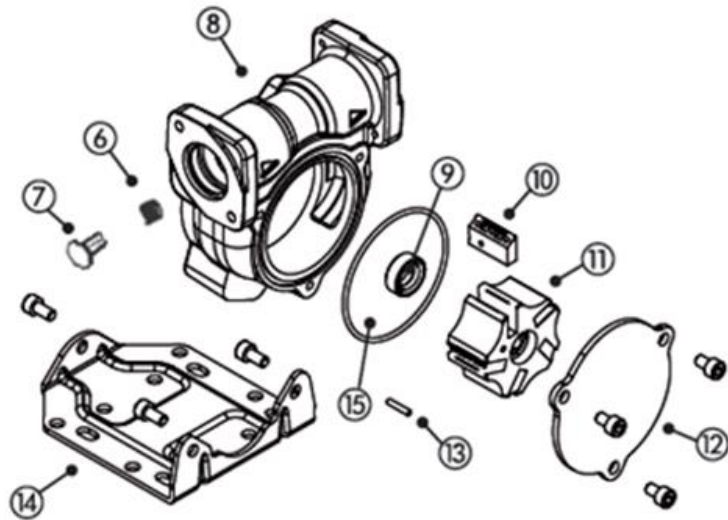

PARTS FOR:
 PORTABLE DIESEL TANKS 125ltr/220ltr/430ltr
MODELS: D12512V / D22012V / D43012V

ISSUE NO : 1
 ISSUE DATE : 07/10/2015

ITEM	PART NO	DESCRIPTION
1	D43012V.P01	4m CABLE AND CLAMP KIT
2	D43012V.P02	ON/OFF SWITCH
3	D43012V.P03A	12V MOTOR
4	D43012V.P04	SCREW (11x4)
5	D43012V.P05	HANDLE
6	D43012V.P06	BY PASS SPRING
7	D43012V.P07	BY PASS VALVE
8	D43012V.P08	BODY PUMP
9	D43012V.P09	TENUTA SEAL
10	D43012V.P10	VANE (SINGLE)
--	D43012V.P10A	KIT VANE (5PCS)
11	D43012V.P11	ROTOR
12	D43012V.P12	COVER
13	D43012V.P13	KEY
14	D22012V.P14	BASE FOR D12512V/D22012V
14	D43012V.P14	BASE FOR D43012V
15	D43012V.P15	FRONT O-RING
--	D43012V.ACC1	2" REFILLING CUP
--	D43012V.ACC2	LEVEL CONTROL
--	D43012V.ACC3	AUTOMATIC FUEL NOZZLE WITH SWIVEL CONNECTOR
--	D43012V.ACC4	12V DIESEL FUEL PUMP w/o ACCESSORIES
--	D43012V.ACC5	12V DIESEL FUEL PUMP WITH 4m ELECTRIC CABLE
--	D12512V.ACC6	SUCTION PIPE KIT WITH VALVE AND FOOT VALVE (for D12512V)
--	D22012V.ACC6	SUCTION PIPE KIT WITH VALVE AND FOOT VALVE (for D22012V)
--	D43012V.ACC6	SUCTION PIPE KIT WITH VALVE AND FOOT VALVE (for D43012V)
--	D43012V.ACC7	4m DISCHARGE HOSE WITH BRASS HOSE CONNECTORS