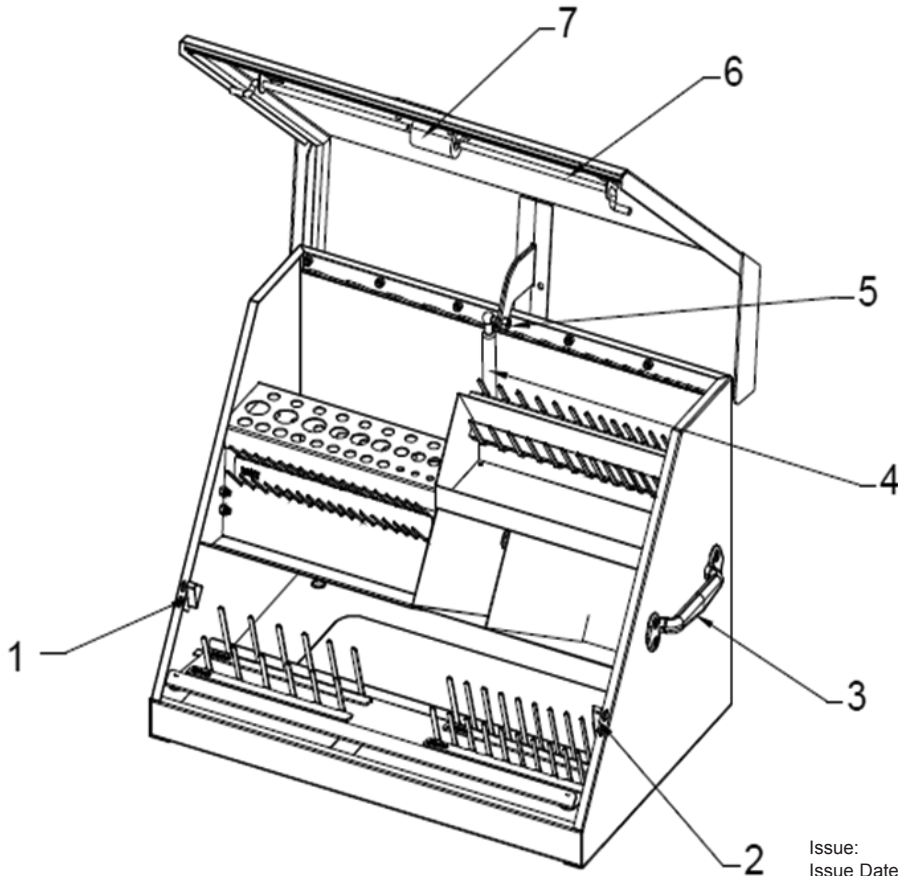

PARTS FOR:
TOPCHEST 660mm HEAVY-DUTY
MODEL: **PTB660TR**

Issue: 1
Issue Date: 101214

ITEM	PART NO	DESCRIPTION
1	PTB-304015	LATCH CLIP (L)
2	PTB-304016	LATCH CLIP (R)
3	PTB-306039	SIDE HANDLE
4	PTB-303034	GAS STRUT
5	PTB-323000	LOCK NUT
6	PTB-304018	LOCK BAR
7	PTB-304042	LATCH