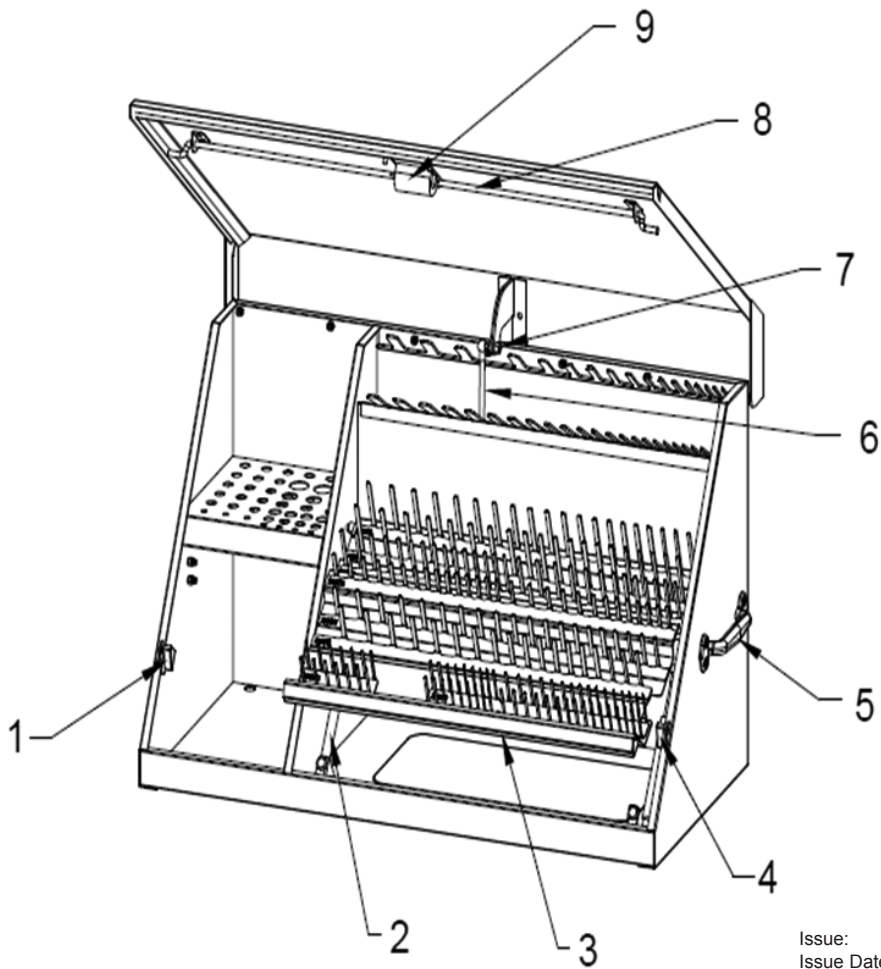

PARTS FOR:
TOPCHEST 915mm HEAVY-DUTY
MODEL: **PTB915TR**

Issue: 1
Issue Date: 101214

ITEM	PART NO	DESCRIPTION
1	PTB-304015	LATCH CLIP (L)
2	PTB-303036	GAS STRUT
3	PTB-301279	PULL BAR
4	PTB-304016	LATCH CLIP (R)
5	PTB-306039	SIDE HANDLE
6	PTB-303033	GAS STRUT
7	PTB-323000	LOCK NUT
8	PTB-304019	LOCK BAR
9	PTB-304042	LATCH