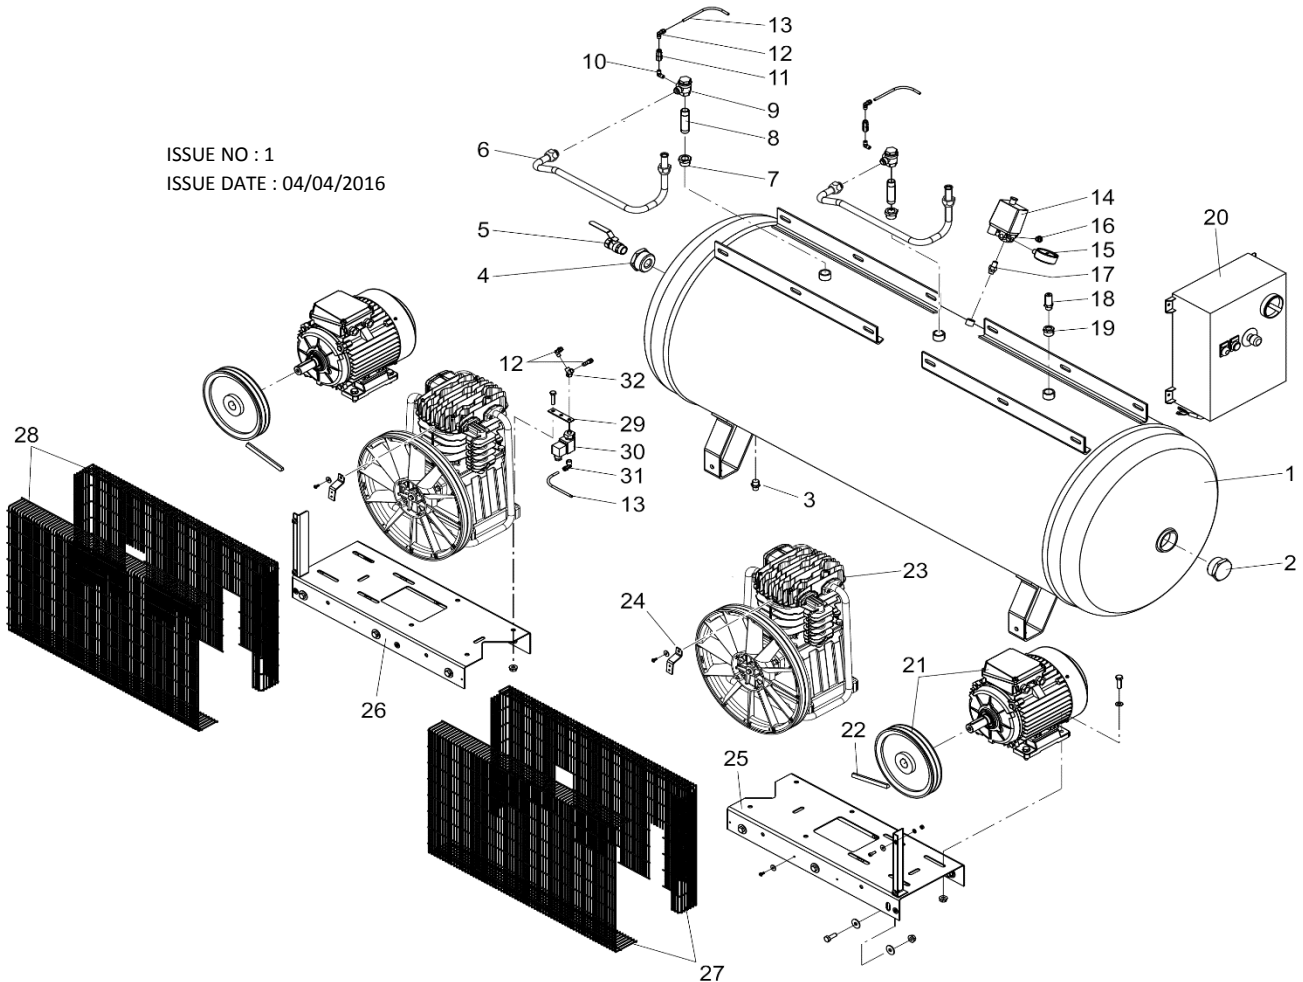

ISSUE NO : 1
 ISSUE DATE : 04/04/2016

ITEM	PART NO	DESCRIPTION	ITEM	PART NO	DESCRIPTION
1	SAC5159440008	TANK 500ltr	18	SAC7192090000	SAFETY VALVE 3/8"
2	SAC7090050000	TANK PLUG	19	SAC7085010000	JOINT
3	SAC7130160000	TAP 3/8"	20	SAC7430640000	ELECTRIC BOX
4	SAC7085390000	JOINT	21	SAC4150520000	MOTOR/PULLEY KIT
5	SAC7130460000	TAP	22	SAC7370140000	BELT
6	SAC7231110000	DELIVERY TUBE	23	SAC3021110000	PUMP (AB858)
7	SAC7085070000	JOINT	24	SAC7458990000	BELT GUARD SUPPORT
8	SAC7232070000	EXTENSION 1/2"	25	SAC5010460008	BASE PLATE
9	SAC7190150000	NON-RETURN VALVE	26	SAC5010450008	BASE PLATE
10	SAC7080070000	PLUG	27	SAC4170210000	BELT GUARD KIT
11	SAC7191010000	NON RETURN VALVE	28	SAC4170200000	BELTGUARD KIT
12	SAC7080560000	ELBOW	29	SAC7458900000	SUPPORT PLATE
13	SAC7230010000	RISLAN HOSE (SOLD PER 1 METER)	30	SAC7194200000	SOLENOID VALVE
14	SAC7250360000	PRESSURE SWITCH	31	SAC7080200000	ELBOW
15	SAC7110250000	GAUGE 250psi, 60mm OD, BTM FITTING	32	SAC7082060000	Y-CONNECTOR
16	SAC7090070000	PLUG 1/4"	33	SAC4080460000	SCREW KIT
17	SAC7082040000	JOINT			