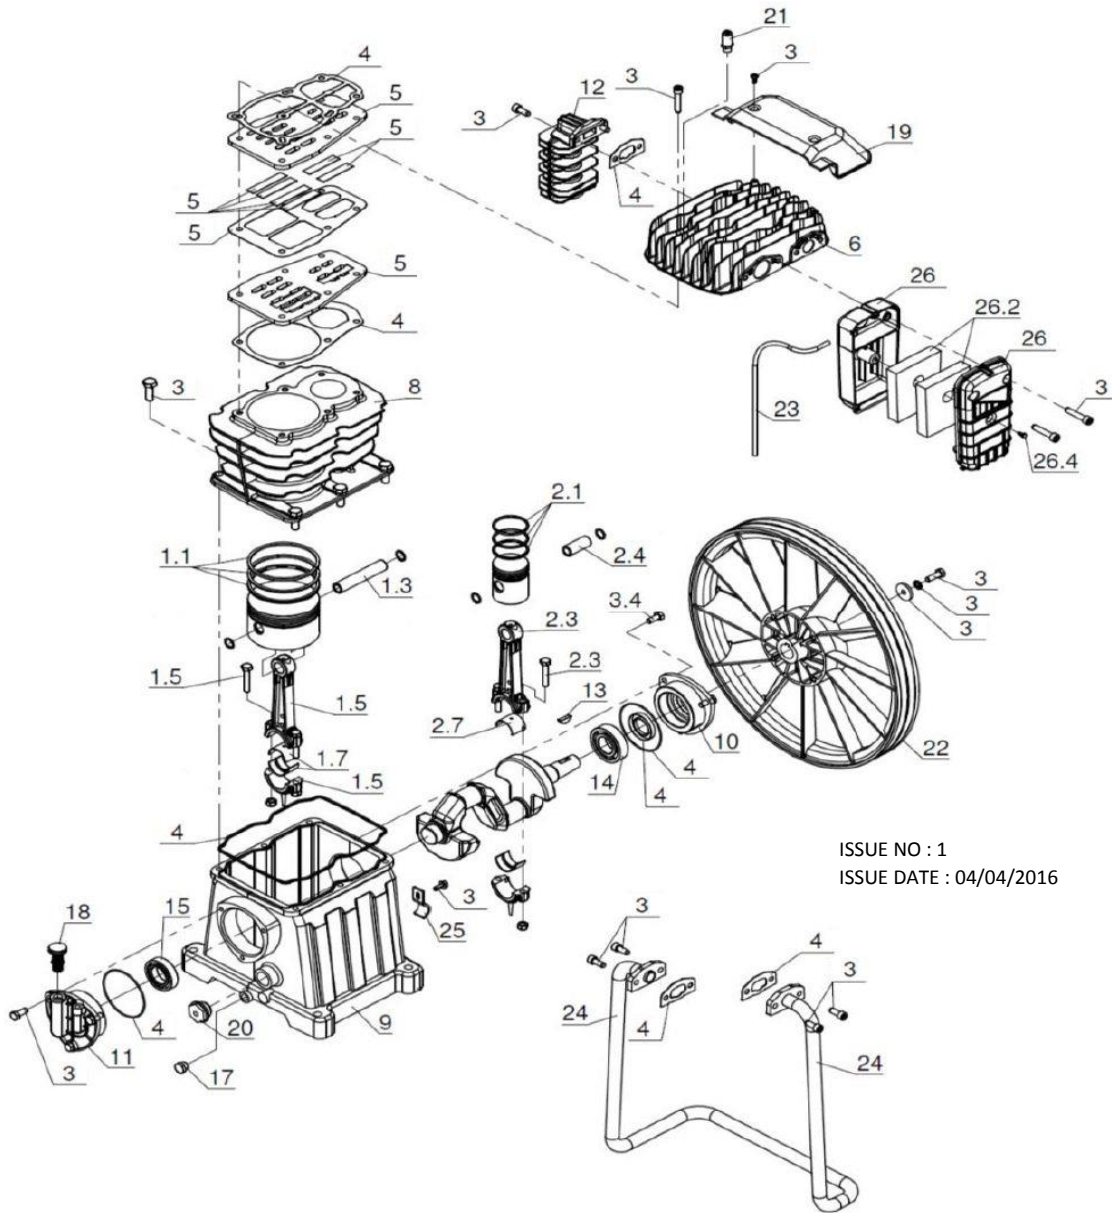

ISSUE NO : 1
 ISSUE DATE : 04/04/2016

ITEM	PART NO	DESCRIPTION	ITEM	PART NO	DESCRIPTION
1	SAC5159440008	TANK 500ltr	18	SAC7192090000	SAFETY VALVE 3/8"
2	SAC7090050000	TANK PLUG	19	SAC7085010000	JOINT
3	SAC7130160000	TAP 3/8"	20	SAC7430640000	ELECTRIC BOX
4	SAC7085390000	JOINT	21	SAC4150520000	MOTOR/PULLEY KIT
5	SAC7130460000	TAP	22	SAC7370140000	BELT
6	SAC7231110000	DELIVERY TUBE	23	SAC3021110000	PUMP (AB858)
7	SAC7085070000	JOINT	24	SAC7458990000	BELT GUARD SUPPORT
8	SAC7232070000	EXTENSION 1/2"	25	SAC5010460008	BASE PLATE
9	SAC7190150000	NON-RETURN VALVE	26	SAC5010450008	BASE PLATE
10	SAC7080070000	PLUG	27	SAC4170210000	BELT GUARD KIT
11	SAC7191010000	NON RETURN VALVE	28	SAC4170200000	BELTGUARD KIT
12	SAC7080560000	ELBOW	29	SAC7458900000	SUPPORT PLATE
13	SAC7230010000	RISLAN HOSE (SOLD PER 1 METER)	30	SAC7194200000	SOLENOID VALVE
14	SAC7250360000	PRESSURE SWITCH	31	SAC7080200000	ELBOW
15	SAC7110250000	GAUGE 250psi, 60mm OD, BTM FITTING	32	SAC7082060000	Y-CONNECTOR
16	SAC7090070000	PLUG 1/4"	33	SAC4080460000	SCREW KIT
17	SAC7082040000	JOINT			