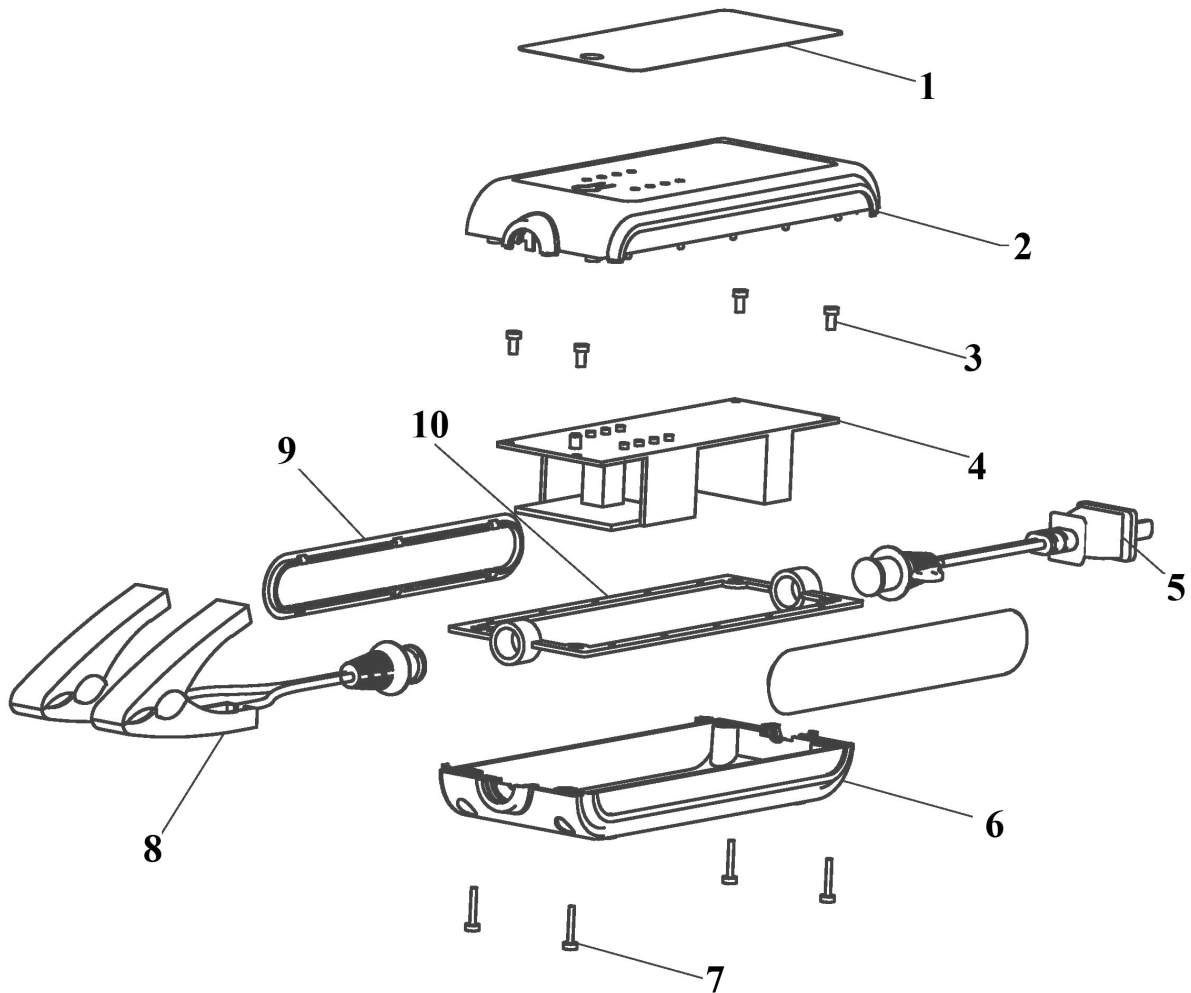

PARTS FOR :
 COMPACT AUTO INTELLIGENT BATTERY CHARGER - 9 CYCLE 6/12V
 MODEL : **SMC03.V2**

ITEM	PART NO	DESCRIPTION
1	SMC03.V2-01	LABEL
2	SMC03.V2-02	UPPER COVER
3	SMC03.V2-03	SCREW M3 X 6
4	SMC03.V2-04	PCB
5	SMC03.V2-05	PLUG CORD
6	SMC03.V2-06	BOTTOM COVER
7	SMC03.V2-07	SCREW M3 X 14
8	SMC03.V2-08	DC CORD
9	SMC03.V2-09	SIDE COVER
10	SMC03.V2-10	SEALING RING