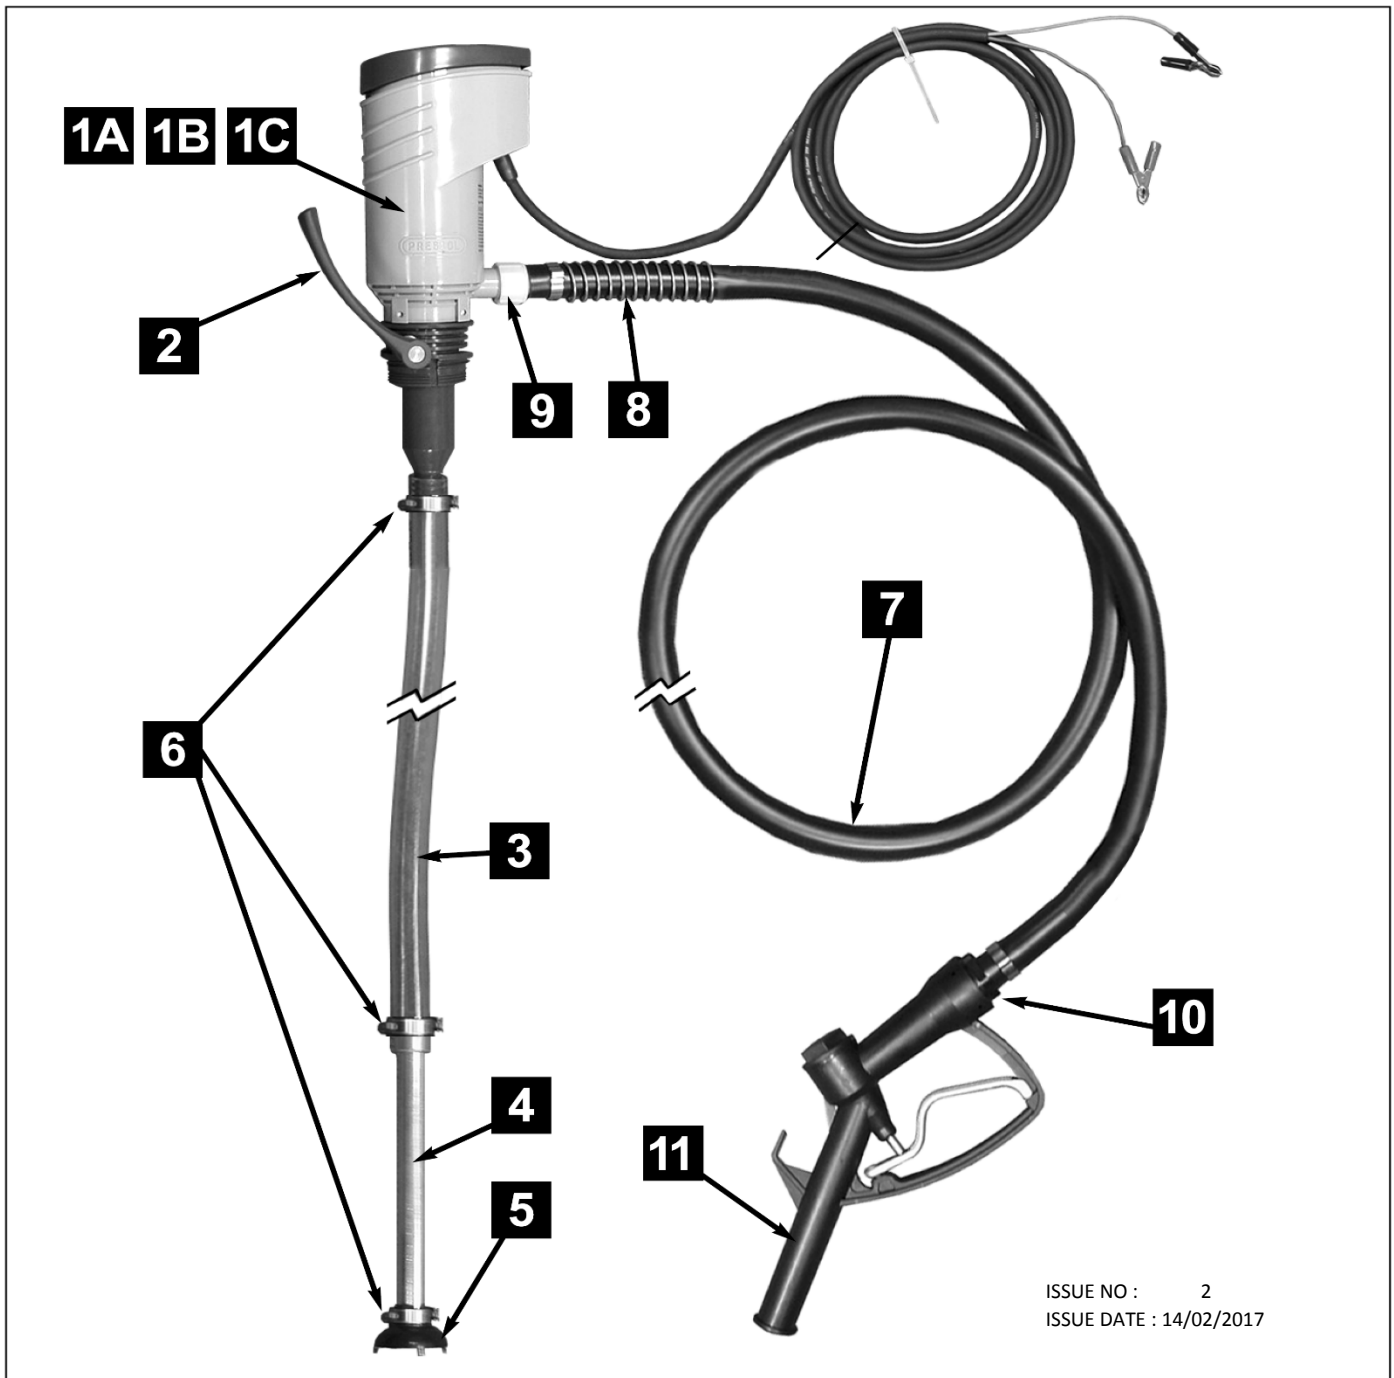

SEALEY

PARTS FOR :
DIESEL TRANSFER PUMP
MODELS: TP97 / TP9724 / TP97230

ISSUE NO : 2
ISSUE DATE : 14/02/2017

ITEM	PART NO.	DESCRIPTION	ITEM	PART NO.	DESCRIPTION
1A	179.23710-930	PUMP 12V WITH CABLE AND CASING	6	179.20156	HOSE CLAMP
1B	179.23720-930	PUMP 24V WITH CABLE AND CASING	7	179.87841	DISCHARGE HOSE
1C	179.23731-930	PUMP 230V WITH CABLE AND CASING	8	179.87840	BREAK PROTECTION SPRING
2	179.87988	HANDLE	9	179.87936	HOSE ADAPTOR
3	179.87842	SUCTION PIPE	10	179.23187	PLASTIC ADAPTOR 1" TO 20MM
4	179.87994	SUCTION PIPE	11	179.23161	DEISEL DISCHARGE NOZZLE
5	179.87923	SUCTION FILTER			